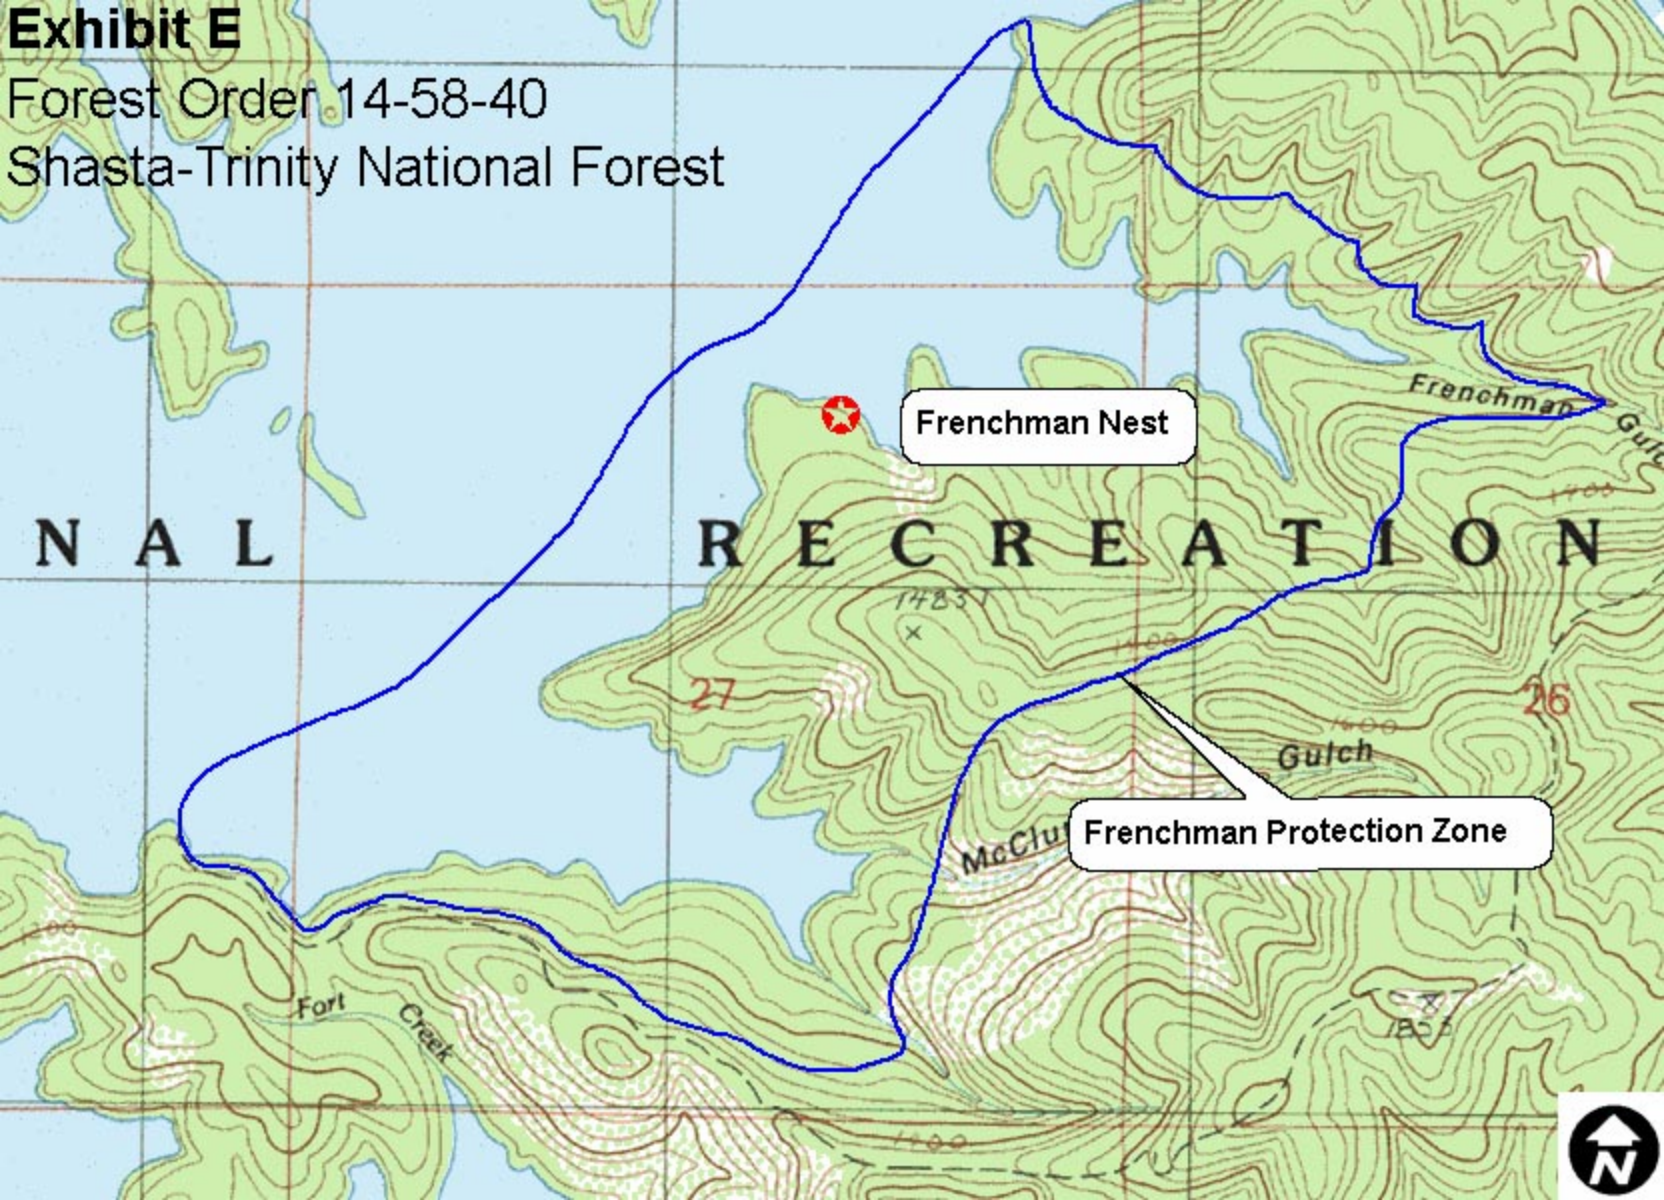

# Exhibit E

Forest Order 14-58-40

Shasta-Trinity National Forest

Frenchman Nest

N A T I O N A L R E C R E A T I O N

Frenchman Protection Zone