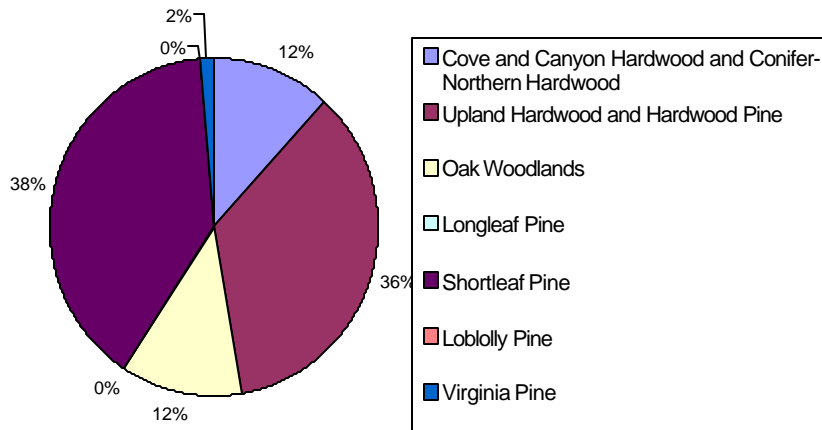

Area 2 34,151 Total Acres

Area 2, Percentages of Current Forest Community Types

Area 2, Estimated Percentage of Forest Community Types for Alternative 4

Area 2, Estimated Percentage of Forest Community Types for Alternatives 3, 5, & 6