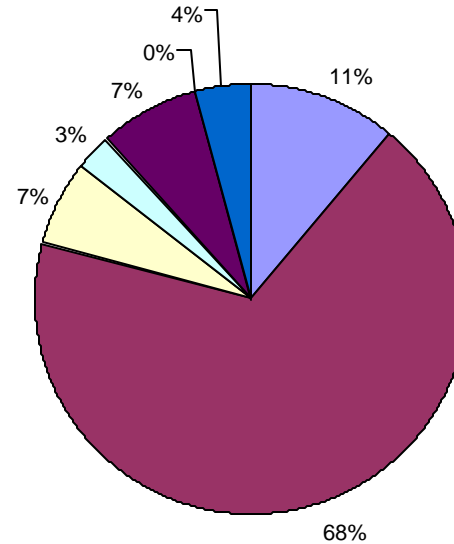

Current Bankhead National Forest Conditions, Forest Community

Estimated Percentages of Forest Community Types for Alternatives 3 & 6

Estimated Percentages of Forest Community Types for Alternative 4

Estimated Percentage of Forest Community Types for Alternative 5

Area 1

124,342 Total Acres

Area 1, Percentages of Current Forest Community Types

Area 1, Estimated Percentage of Forest Community Types for Alternatives 3,4, & 6

Area 1, Estimated Percentages of Forest Community Types for Alternative 5