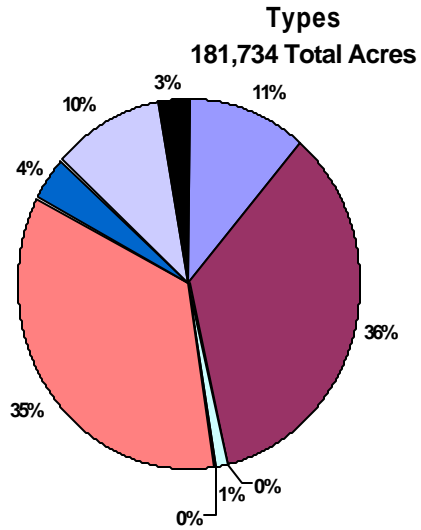

Current Bankhead National Forest Conditions, Forest Community

Estimated Percentages of Forest Community Types for Alternatives 3 & 6

Estimated Percentages of Forest Community Types for Alternative 4

Estimated Percentage of Forest Community Types for Alternative 5

Area 1

124,342 Total Acres

Area 1, Percentages of Current Forest Community Types

Area 1, Estimated Percentage of Forest Community Types for Alternatives 3,4, & 6

Area 1, Estimated Percentages of Forest Community Types for Alternative 5

Area 2 34,151 Total Acres

Area 2, Percentages of Current Forest Community Types

Area 2, Estimated Percentage of Forest Community Types for Alternative 4

Area 2, Estimated Percentage of Forest Community Types for Alternatives 3, 5, & 6

Area 3 23,221 Total Acres

Area 3, Percentages of Current Forest
Community Types

**Area 3, Estimated Percentage of Forest
Community Types for Alternatives 3, 4, 5, & 6**