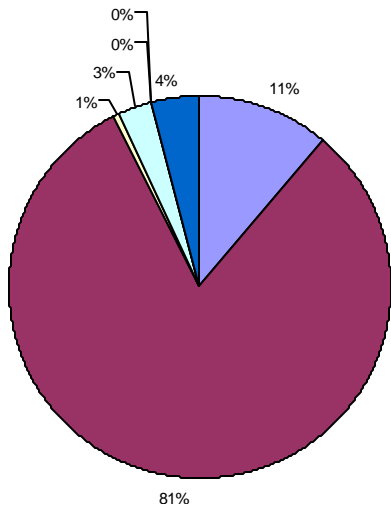

Current Bankhead National Forest Conditions, Forest Community

Estimated Percentages of Forest Community Types for Alternatives 3 & 6

Estimated Percentages of Forest Community Types for Alternative 4

Estimated Percentage of Forest Community Types for Alternative 5

Area 1

124,342 Total Acres

Area 1, Percentages of Current Forest Community Types

Area 1, Estimated Percentage of Forest Community Types for Alternatives 3,4, & 6

Area 1, Estimated Percentages of Forest Community Types for Alternative 5