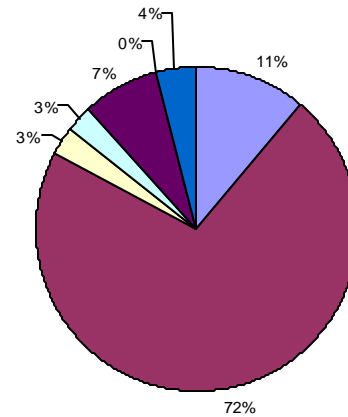

Current Bankhead National Forest Conditions, Forest Community

Estimated Percentages of Forest Community Types for Alternatives 3 & 6

Estimated Percentages of Forest Community Types for Alternative 4

Estimated Percentage of Forest Community Types for Alternative 5

Area 1

124,342 Total Acres

Area 1, Percentages of Current Forest Community Types

Area 1, Estimated Percentage of Forest Community Types for Alternatives 3,4, & 6

Area 1, Estimated Percentages of Forest Community Types for Alternative 5