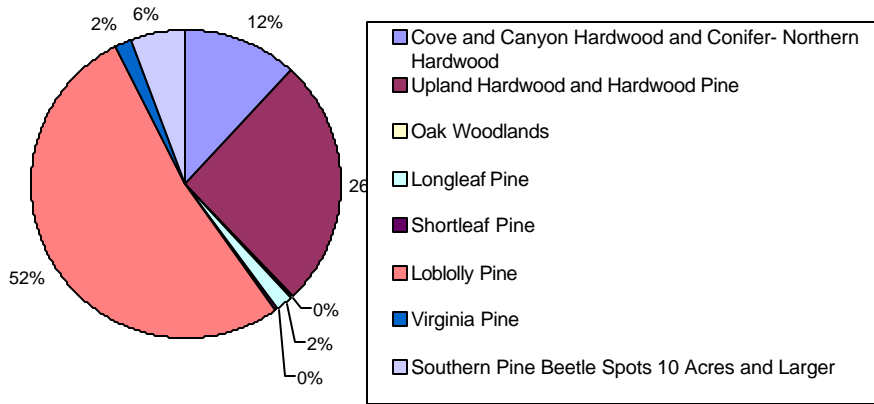

Area 1

124,342 Total Acres

Area 1, Percentages of Current Forest Community Types

Area 1, Estimated Percentage of Forest Community Types for Alternatives 3,4, & 6

Area 1, Estimated Percentages of Forest Community Types for Alternative 5

Area 2 34,151 Total Acres

Area 2, Percentages of Current Forest Community Types

Area 2, Estimated Percentage of Forest Community Types for Alternative 4

Area 2, Estimated Percentage of Forest Community Types for Alternatives 3, 5, & 6