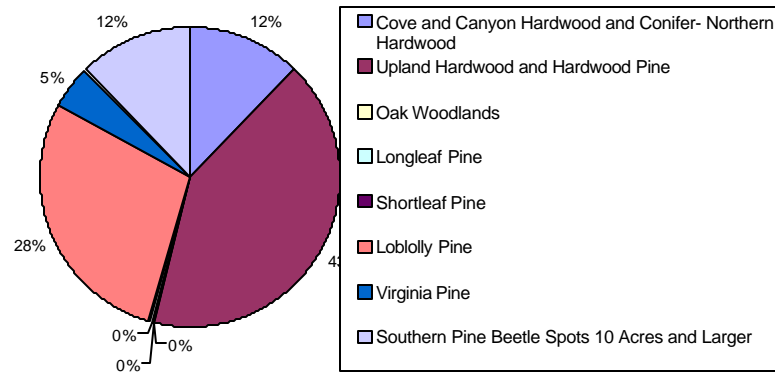

Current Bankhead National Forest Conditions, Forest Community

Estimated Percentages of Forest Community Types for Alternatives 3 & 6

Estimated Percentages of Forest Community Types for Alternative 4

Estimated Percentage of Forest Community Types for Alternative 5

Area 1

124,342 Total Acres

Area 1, Percentages of Current Forest Community Types

Area 1, Estimated Percentage of Forest Community Types for Alternatives 3,4, & 6

Area 1, Estimated Percentages of Forest Community Types for Alternative 5