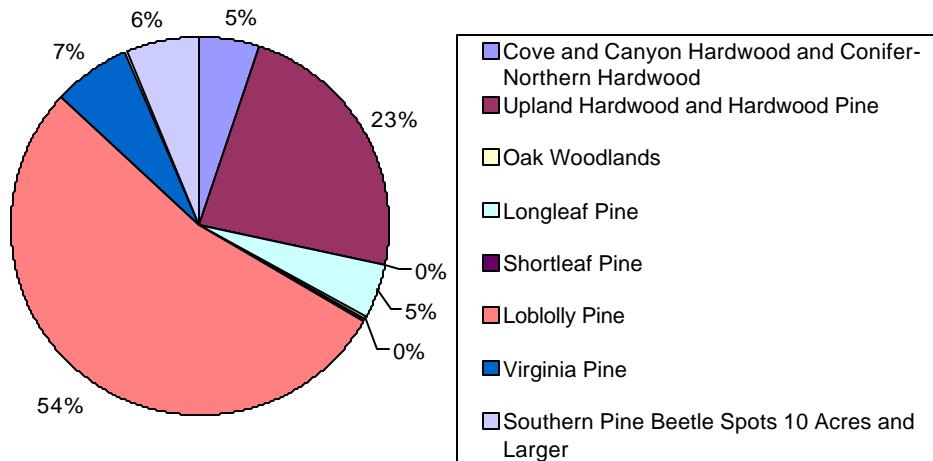

Area 3 23,221 Total Acres

Area 3, Percentages of Current Forest
Community Types