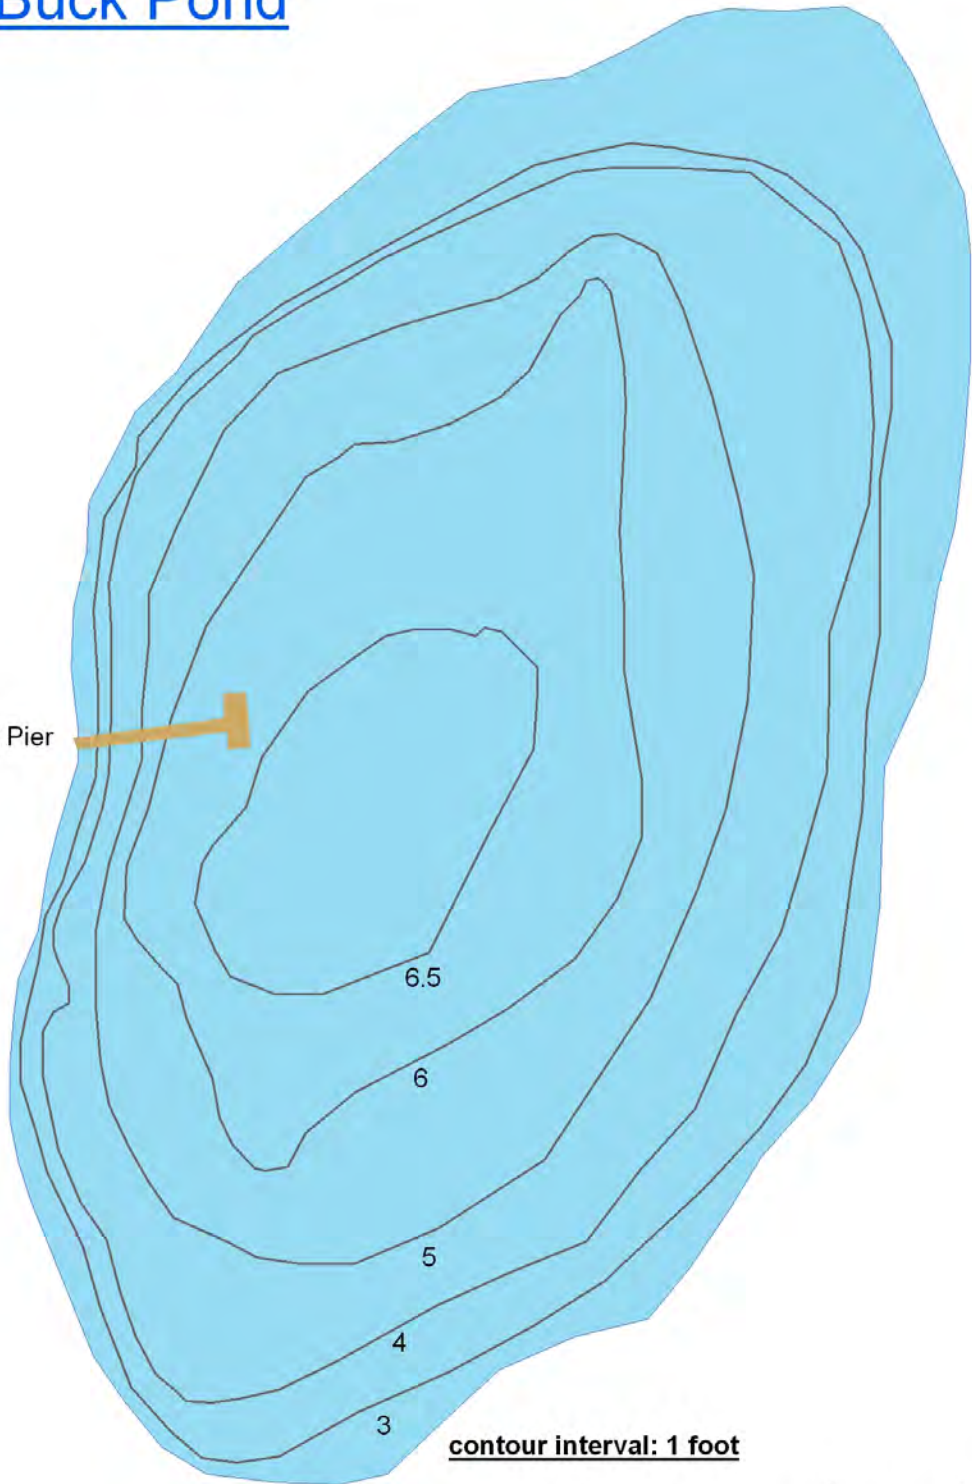

# Buck Pond

Fishing Pier

6.5

6

5

4

3

contour interval: 1 foot