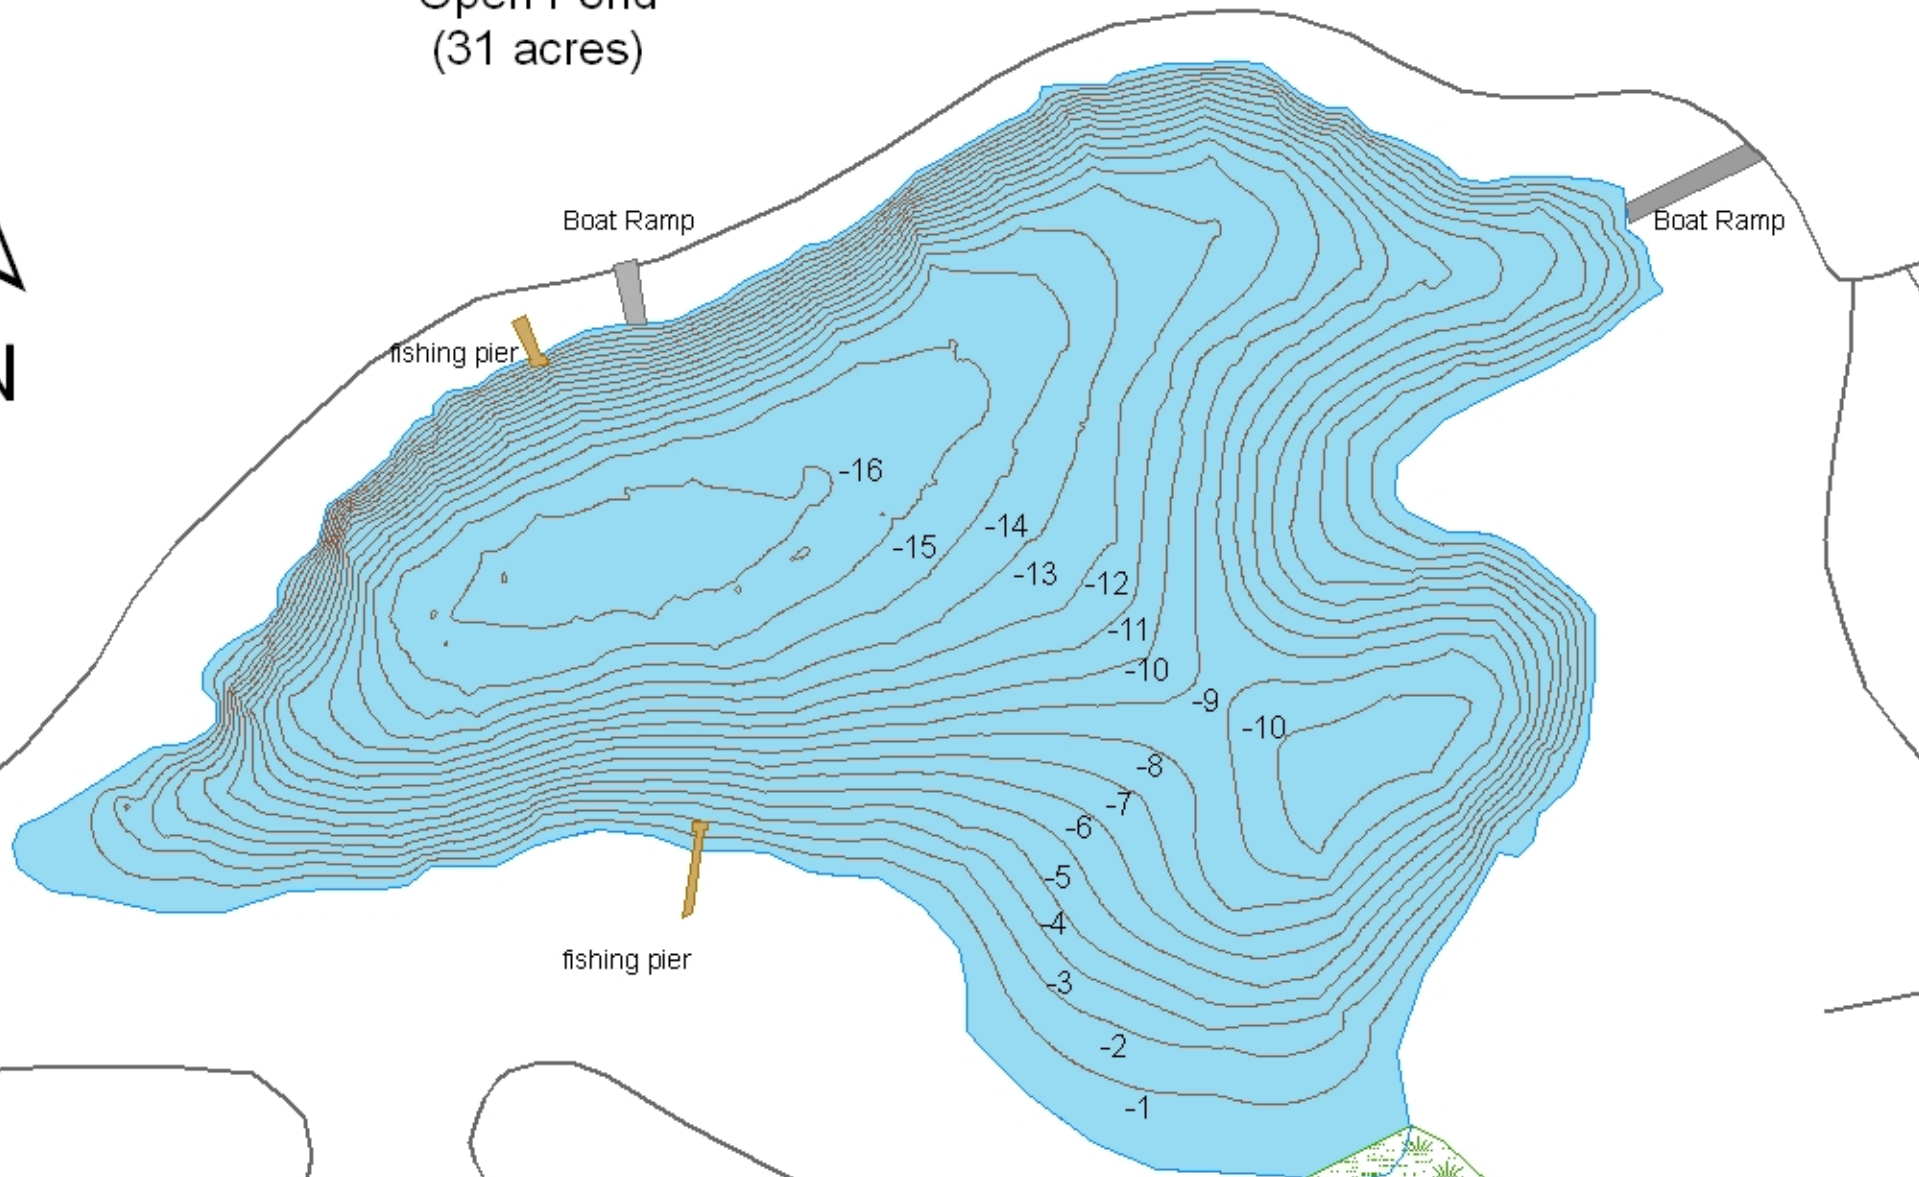

# Open Pond (31 acres)

1 foot contour intervals

Camp Ground Area

0 125 250 500 Feet