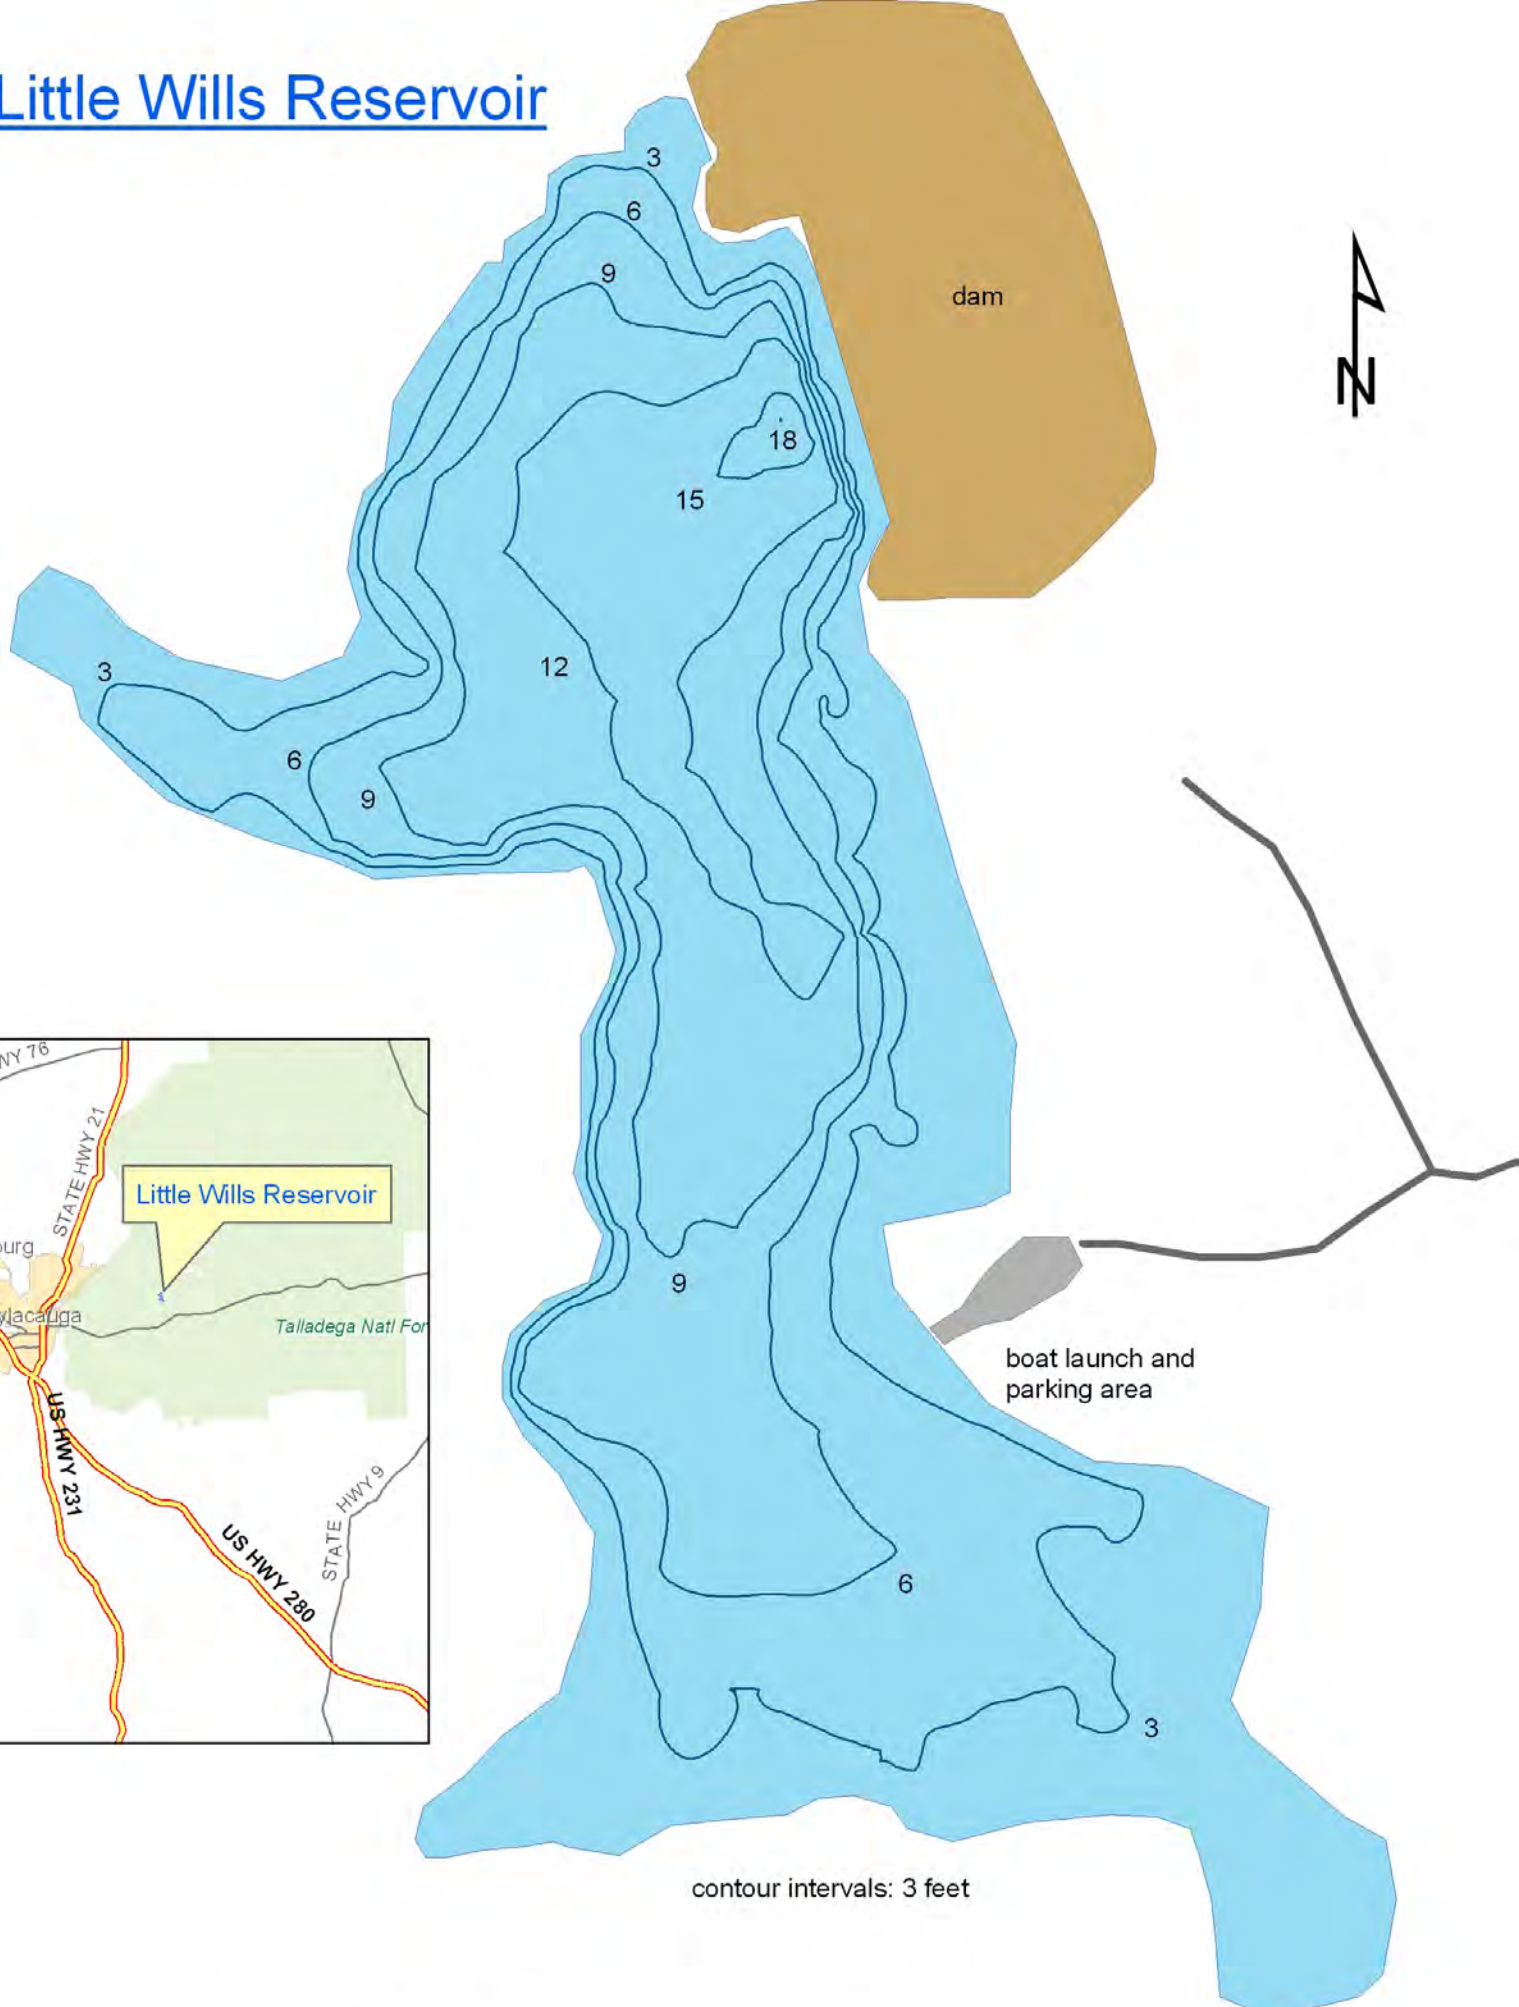

# Little Wills Reservoir

contour intervals: 3 feet