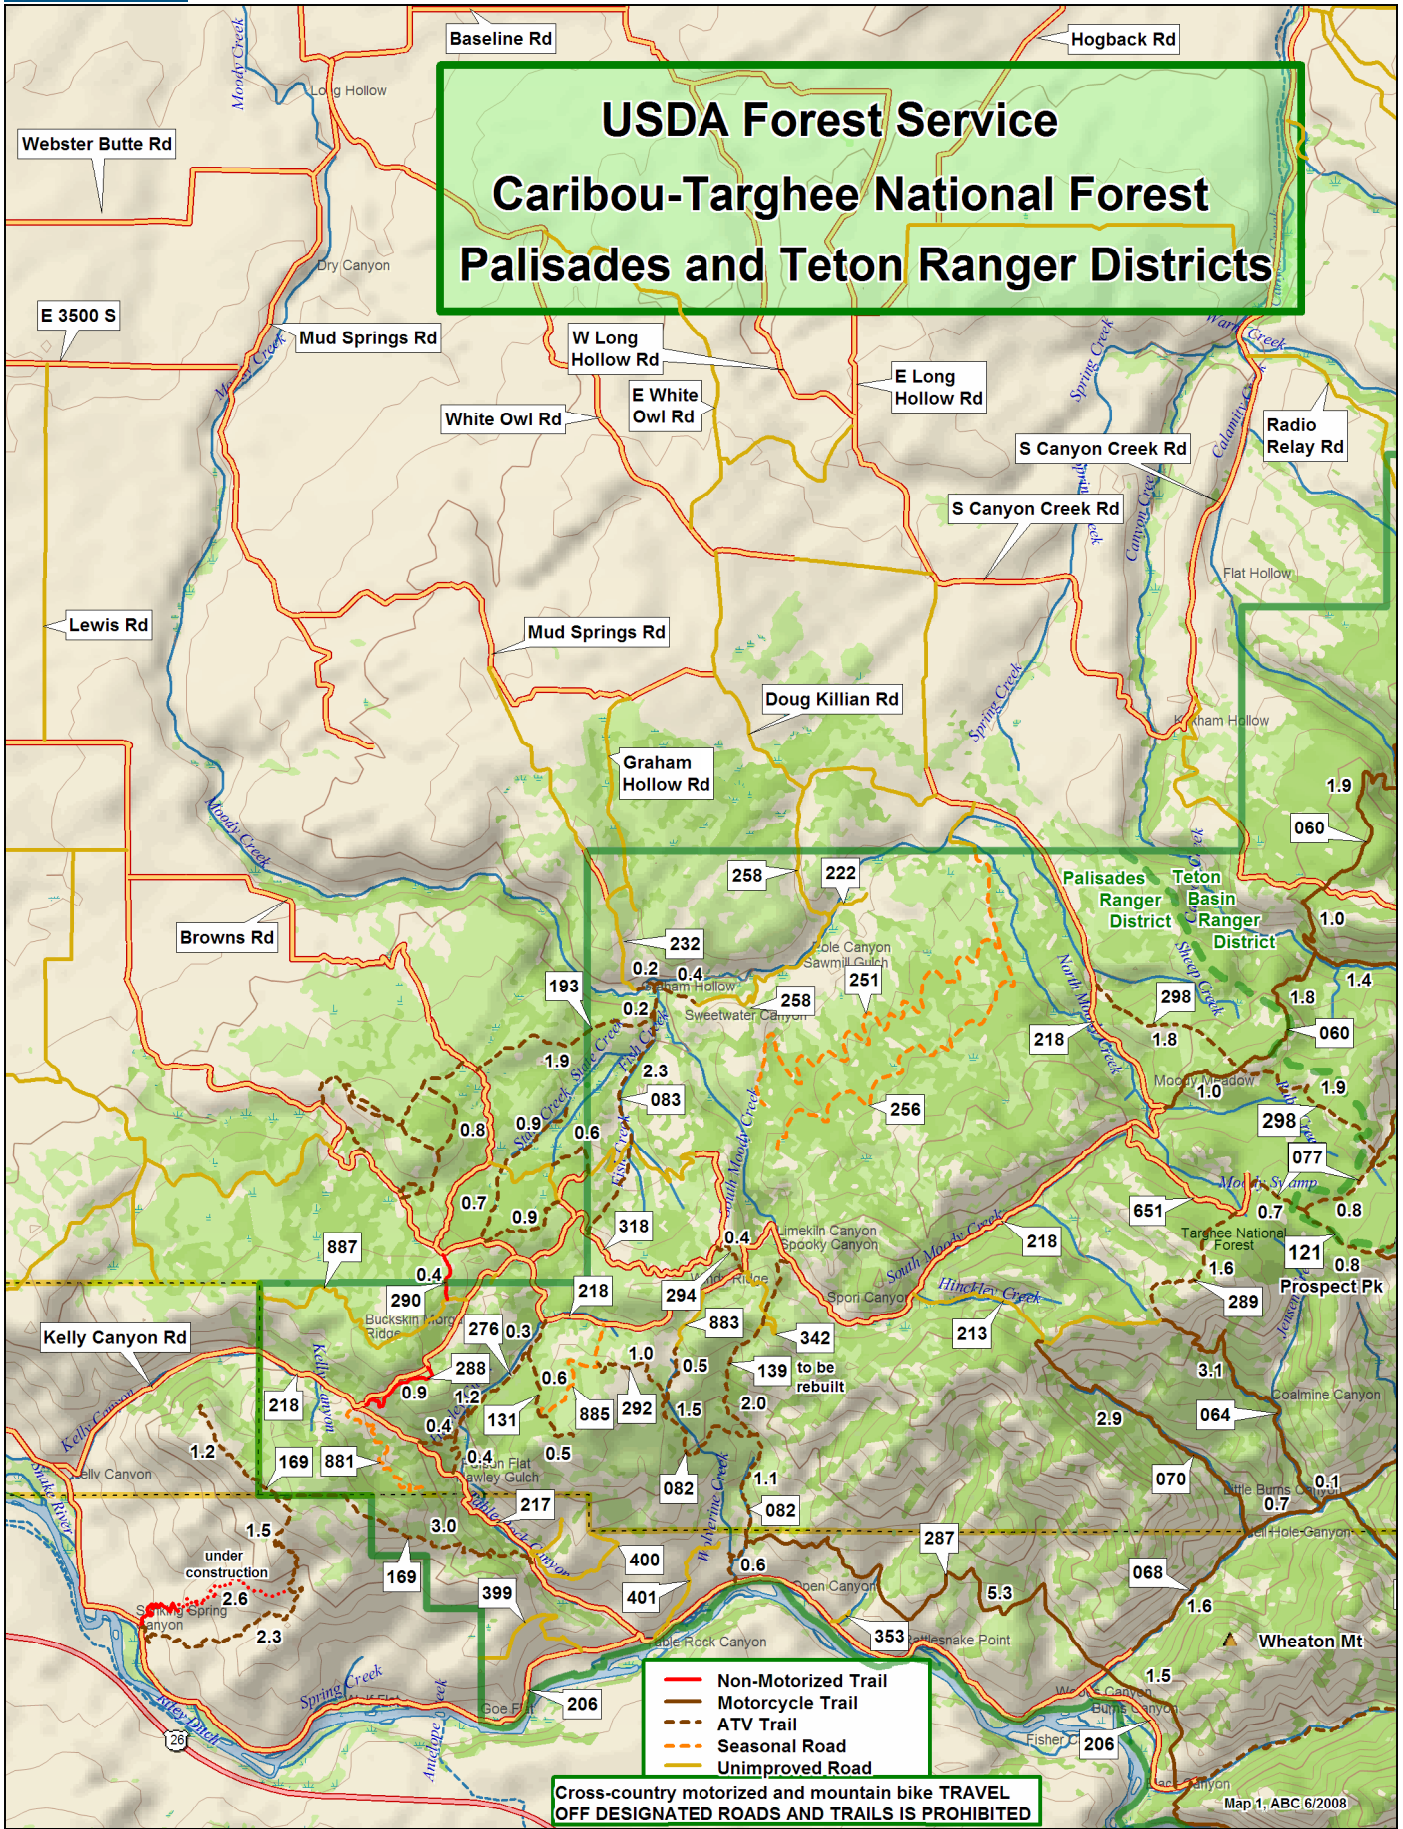

USDA Forest Service Caribou-Targhee National Forest Palisades and Teton Ranger Districts

Data use subject to license.

© DeLorme. XMap® 5.2 GIS Editor.

www.delorme.com