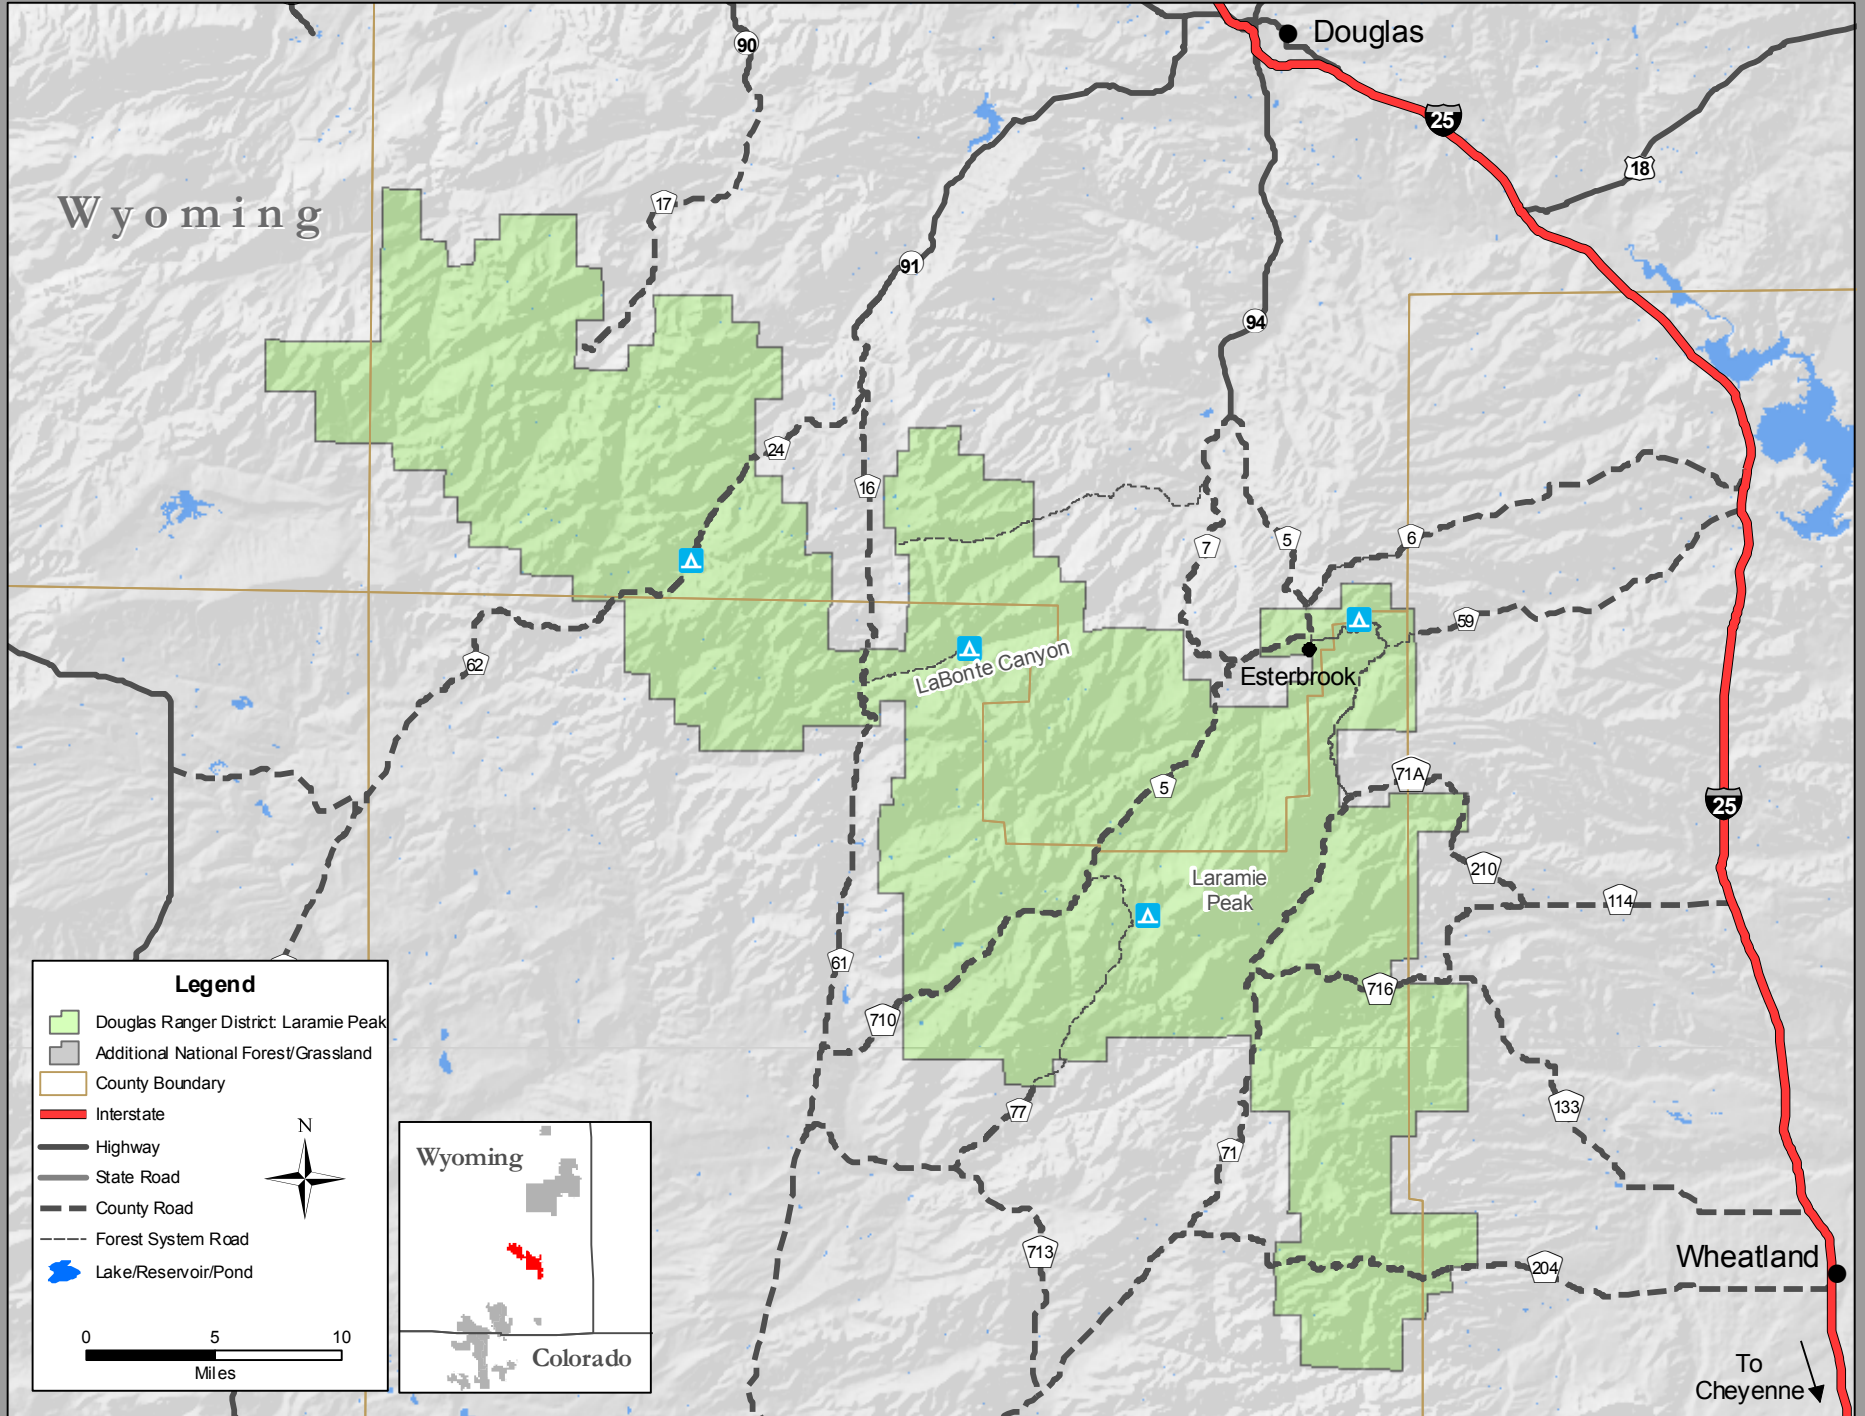

Vicinity Map for **Medicine Bow - Routt National Forests and Thunder Basin National Grassland**

Douglas Ranger District: Laramie Peak

Legend

- Douglas Ranger District Laramie Peak
- Additional National Forests/Grassland
- County Boundary
- Interstate
- Highway
- State Road
- County Road
- Forest System Road
- Lake/Reservoir/Pond

To Cheyenne ↓