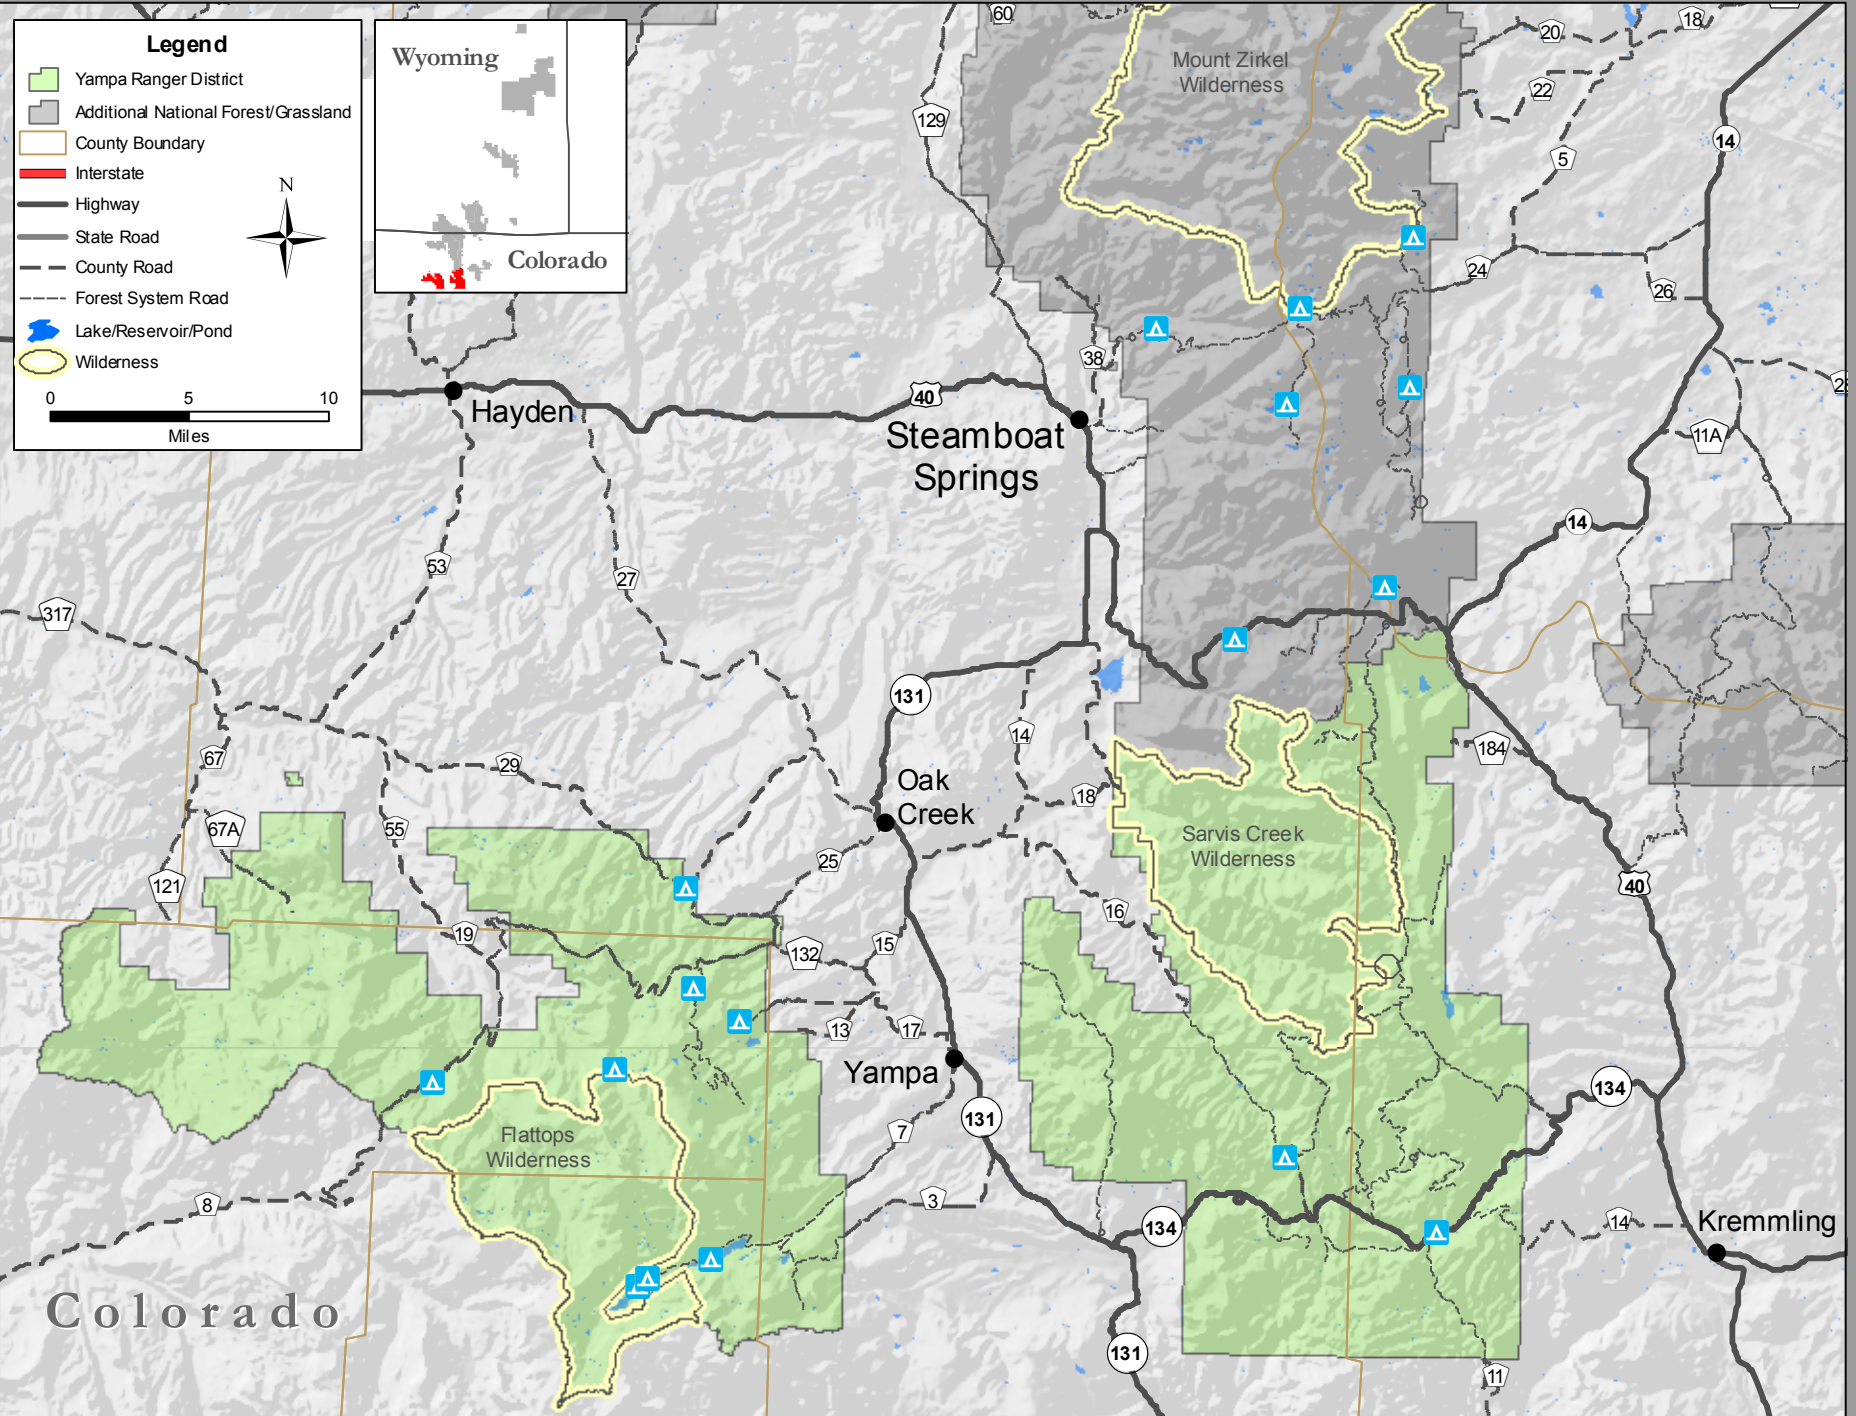

Vicinity Map for Medicine Bow - Routt National Forests and
Thunder Basin National Grassland

Yampa Ranger District

Legend

- Yampa Ranger District
- Additional National Forest/Grassland
- County Boundary
- Interstate
- Highway
- State Road
- County Road
- Forest System Road
- Lake/Reservoir/Pond
- Wilderness