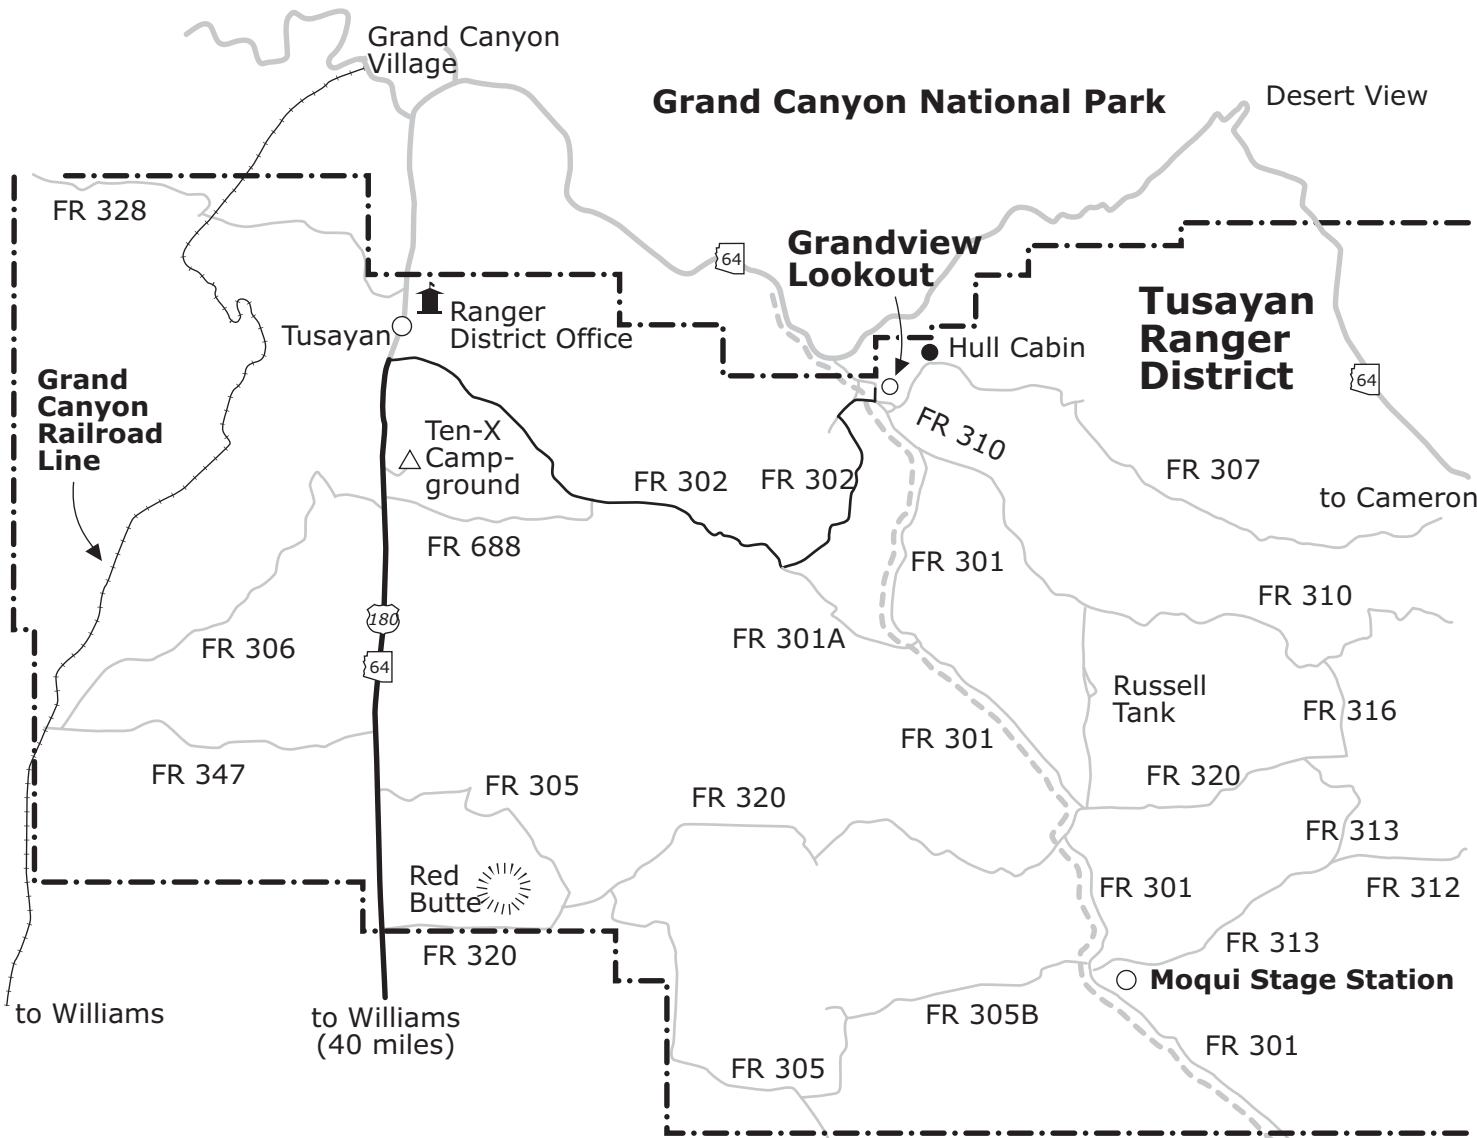

Grandview Lookout Tower

- Forest Boundary
- Paved Road
- Dirt Road
- FR Forest Road
- Historic Site
- - - Historic Stage Route
- 🏠 Tusayan Ranger District Office