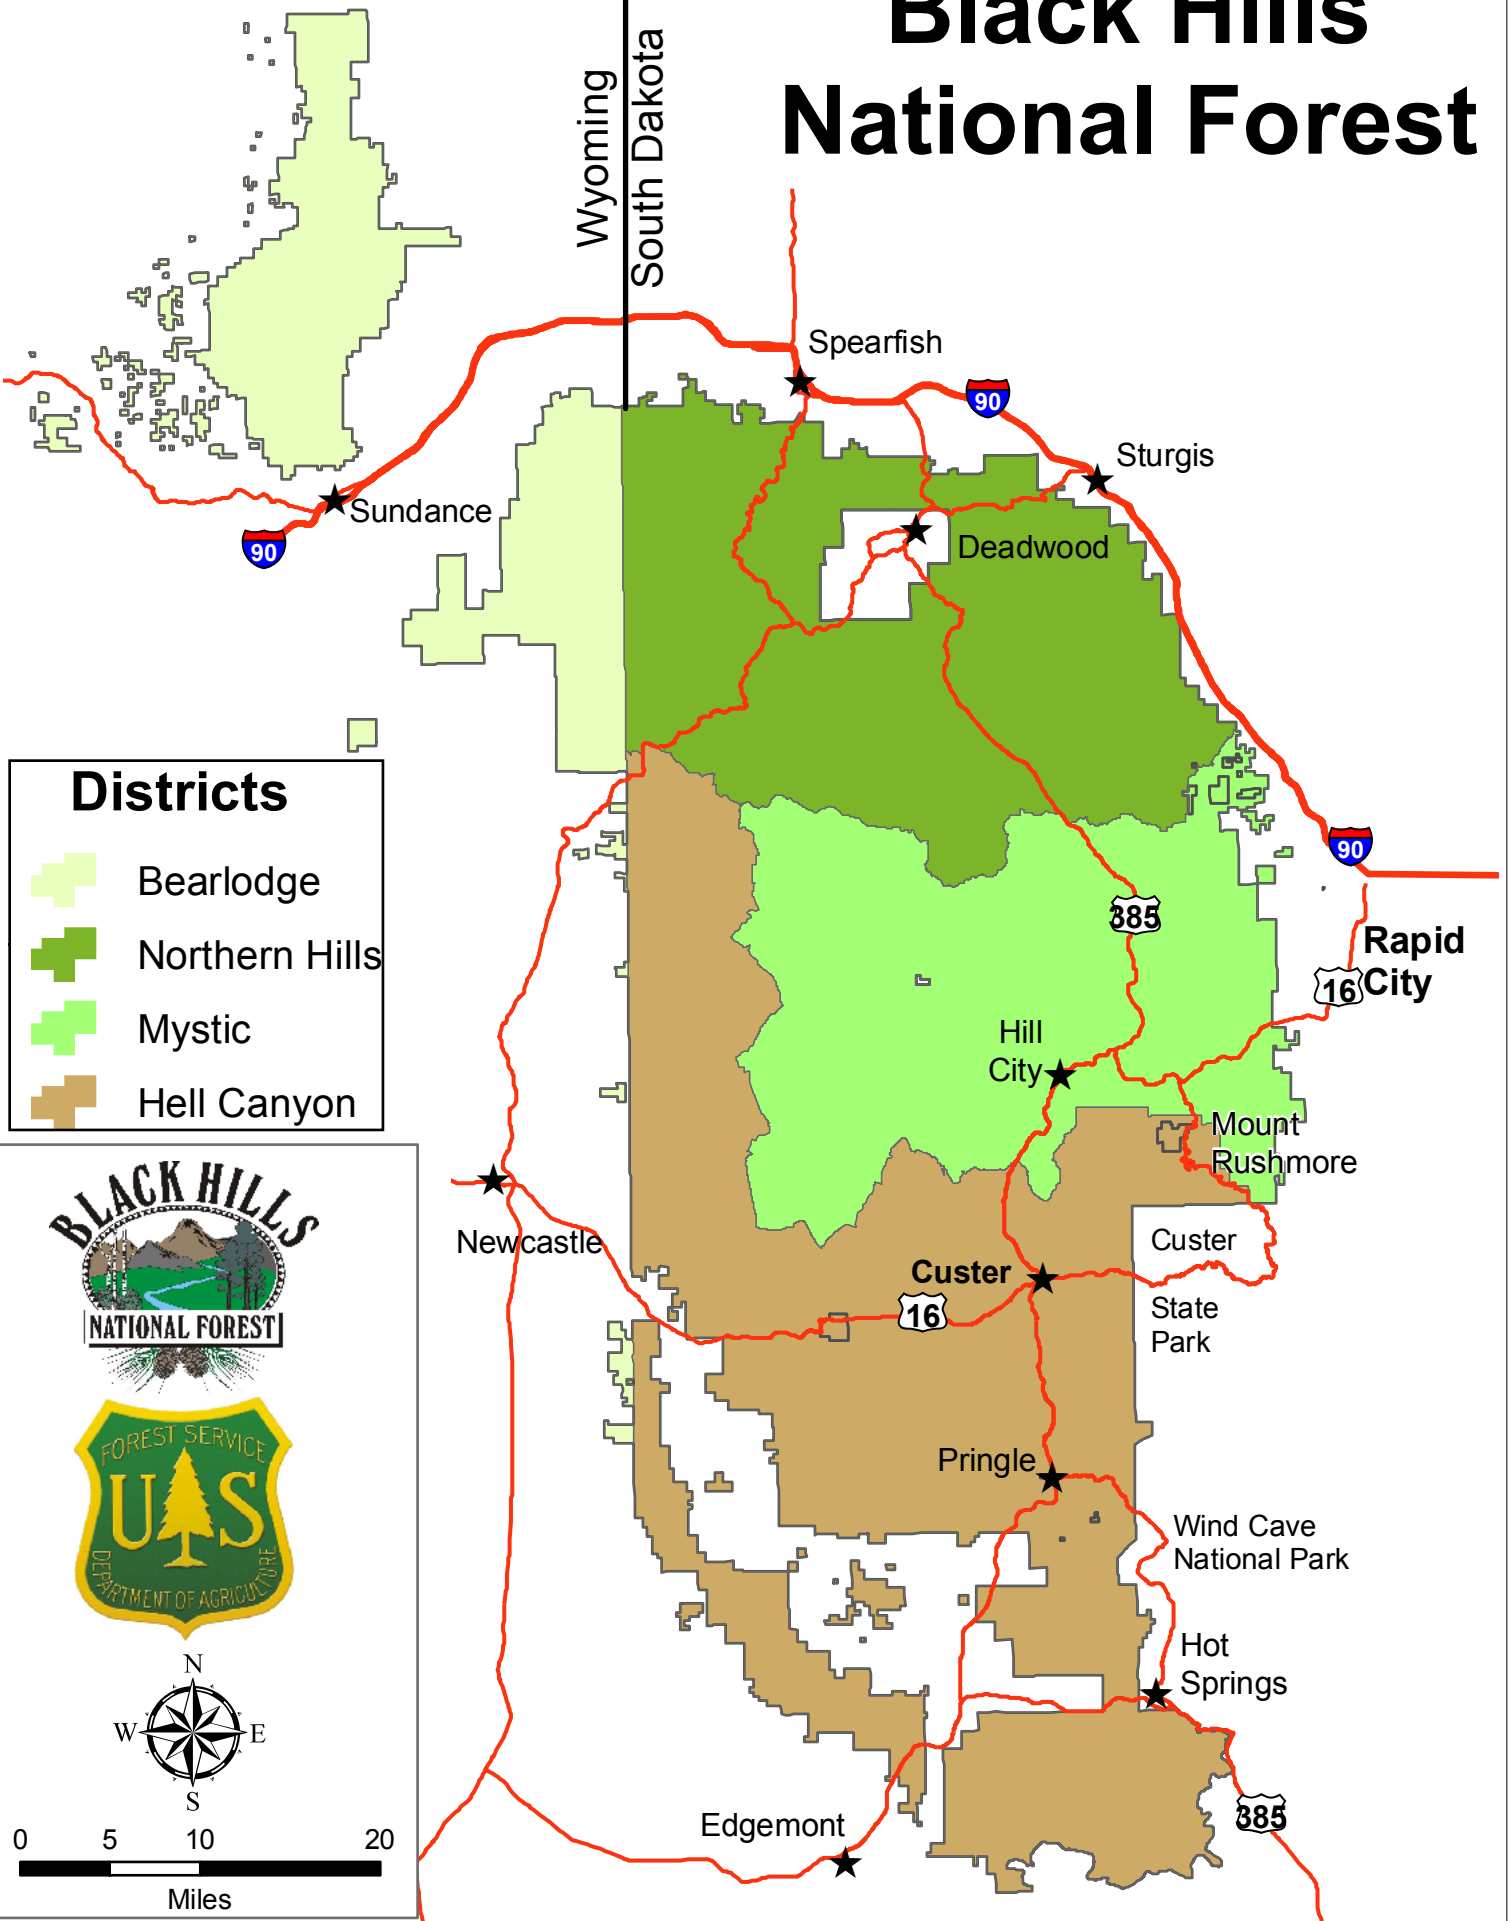

# Black Hills National Forest

Wyoming  
South Dakota

## Districts

-  Bearlodge
-  Northern Hills
-  Mystic
-  Hell Canyon