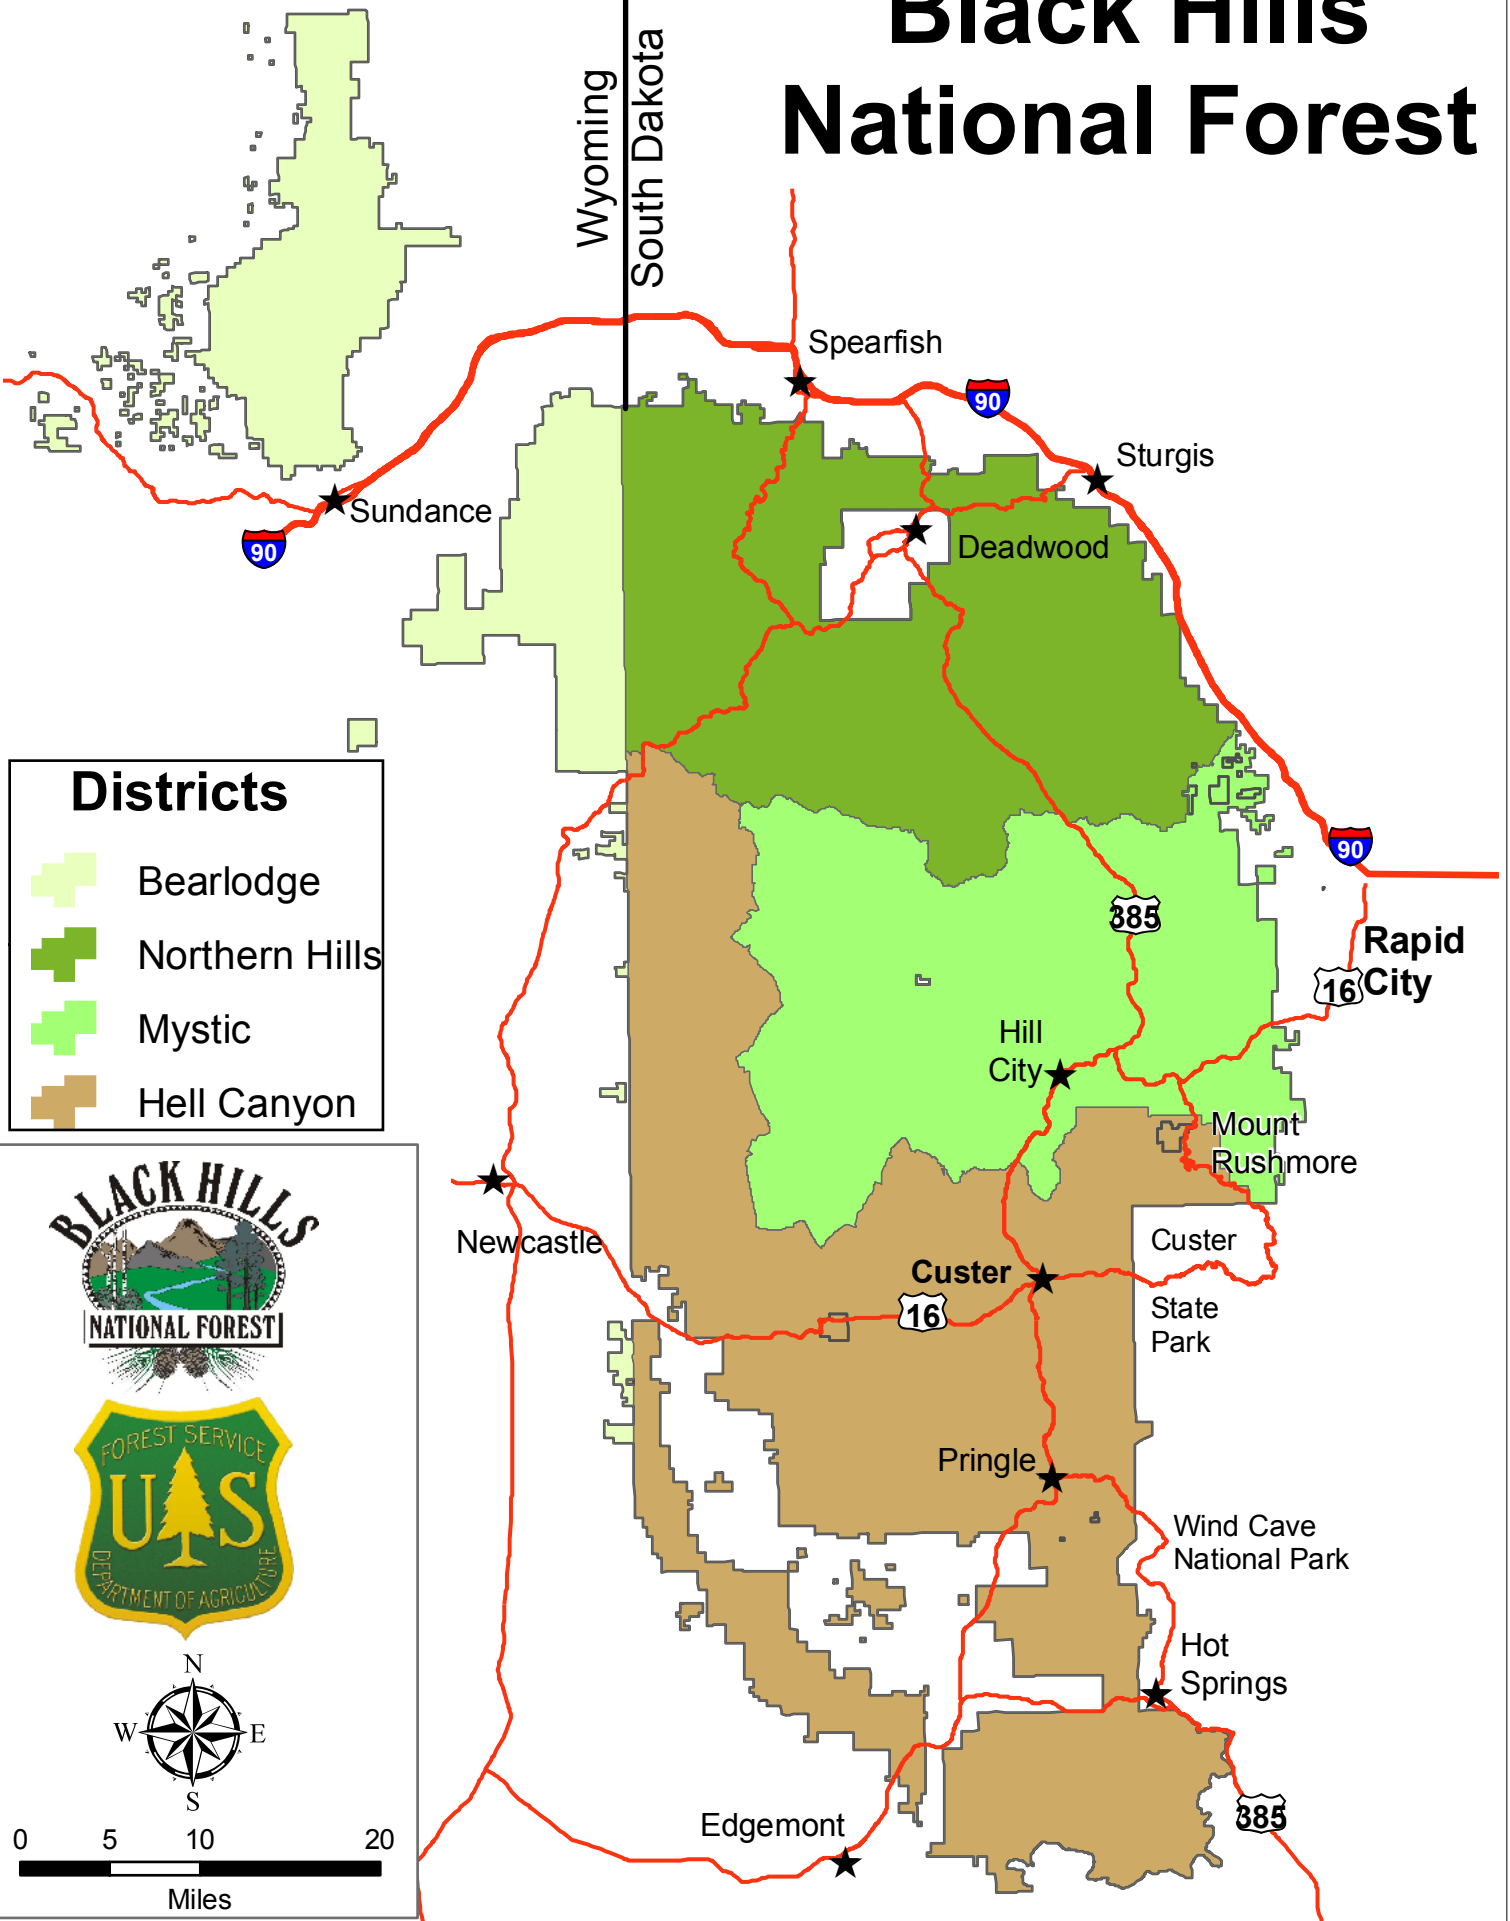

Black Hills National Forest

Wyoming
South Dakota

Districts

-  Bearlodge
-  Northern Hills
-  Mystic
-  Hell Canyon