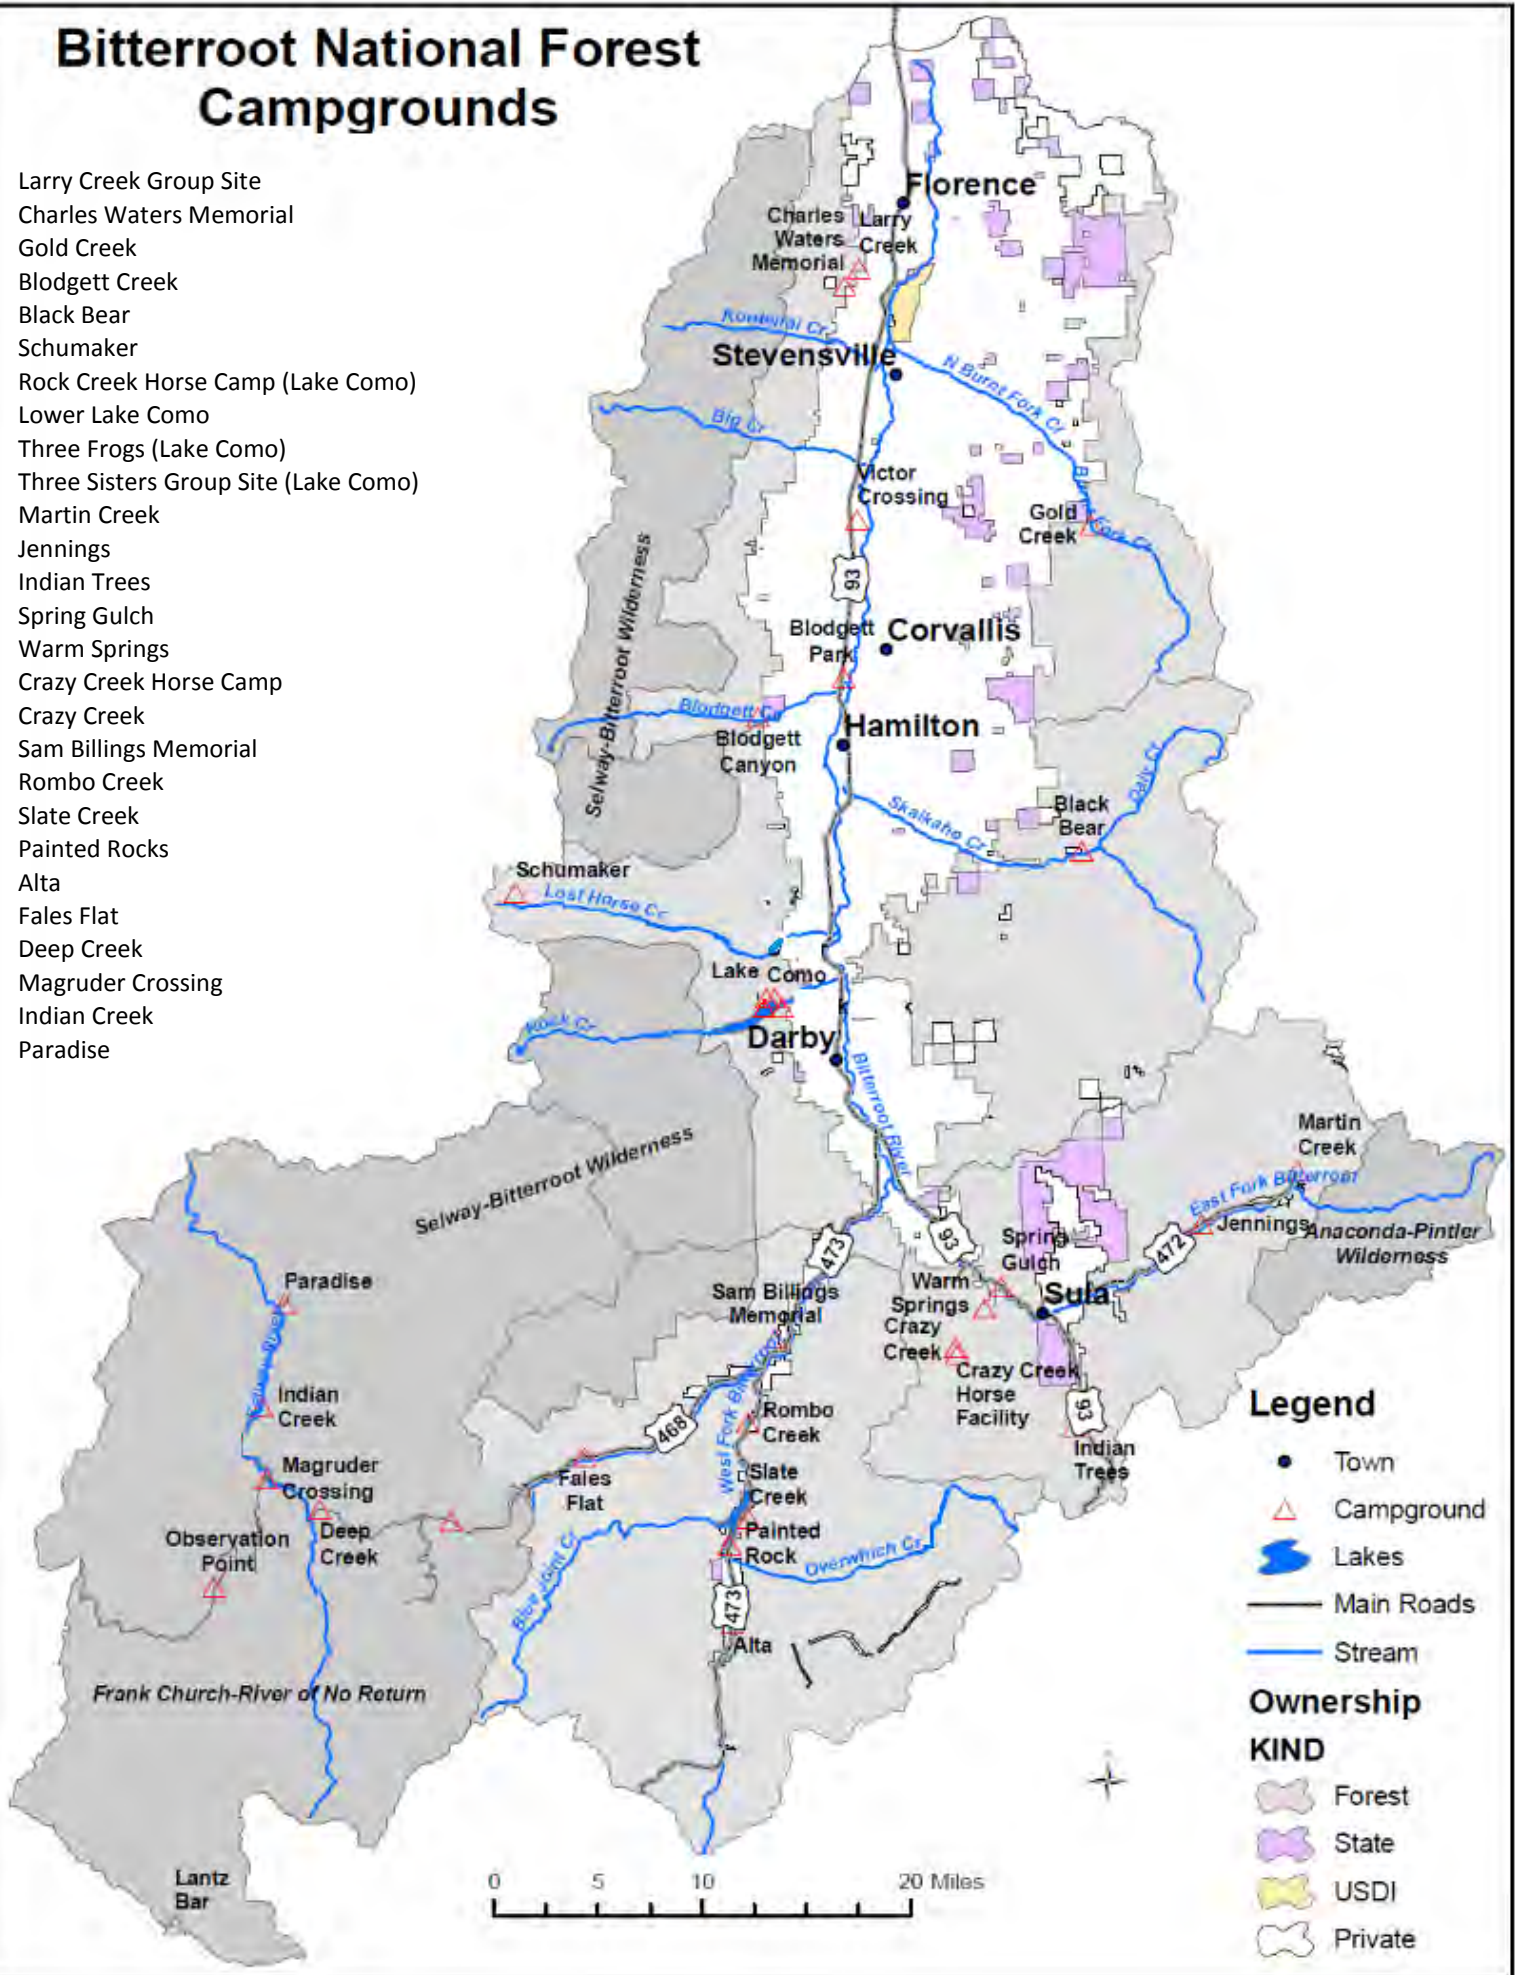

Bitterroot National Forest Campgrounds

- Larry Creek Group Site
- Charles Waters Memorial
- Gold Creek
- Blodgett Creek
- Black Bear
- Schumaker
- Rock Creek Horse Camp (Lake Como)
- Lower Lake Como
- Three Frogs (Lake Como)
- Three Sisters Group Site (Lake Como)
- Martin Creek
- Jennings
- Indian Trees
- Spring Gulch
- Warm Springs
- Crazy Creek Horse Camp
- Crazy Creek
- Sam Billings Memorial
- Rombo Creek
- Slate Creek
- Painted Rocks
- Alta
- Fales Flat
- Deep Creek
- Magruder Crossing
- Indian Creek
- Paradise

Legend

- Town
- △ Campground
- ☪ Lakes
- Main Roads
- Stream

Ownership KIND

- ☒ Forest
- ☒ State
- ☒ USDI
- ☒ Private