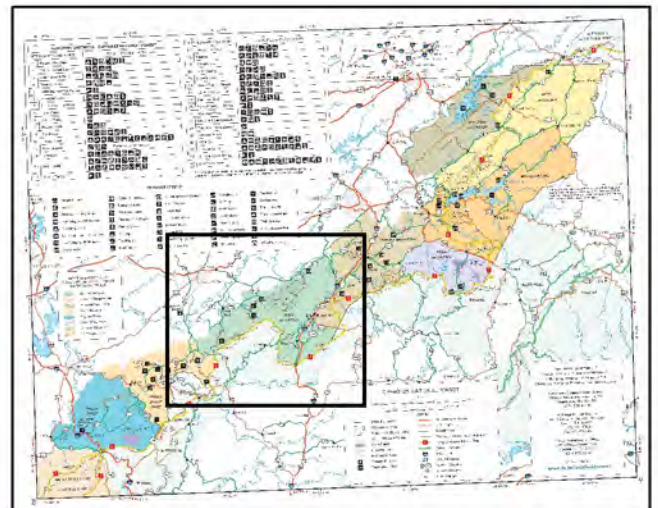

Bald Mountain Recreation Zone

9	Dillard Place	
10	Round Knob	
11	Old Forge	
12	Horse Creek	
13	Katy Branch	Reservations required

Vicinity Map for Recreation Zones
Northern Districts, Cherokee National Forest