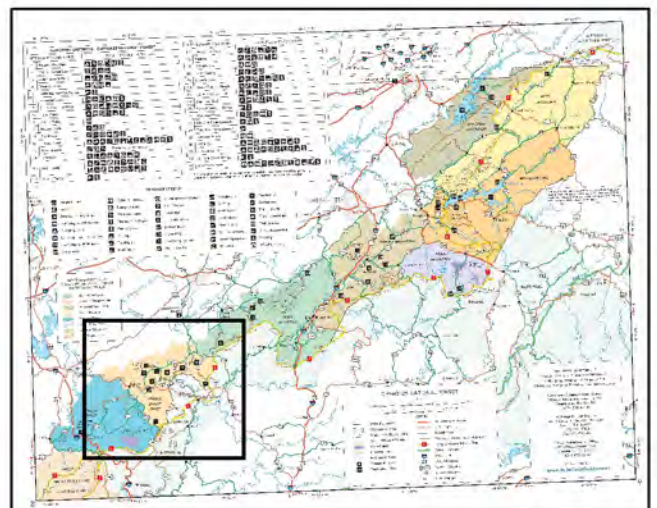

French Broad River Recreation Zone

1	Round Mountain	
2	French Broad Launch	
3	Allen Branch Pond	
4	Weaver Bend	
5	Bubbling Springs Range	
6	Houston Valley	
7	Paint Creek Corridor	
8	Paint Creek	

Vicinity Map for Recreation Zones
Northern Districts, Cherokee National Forest