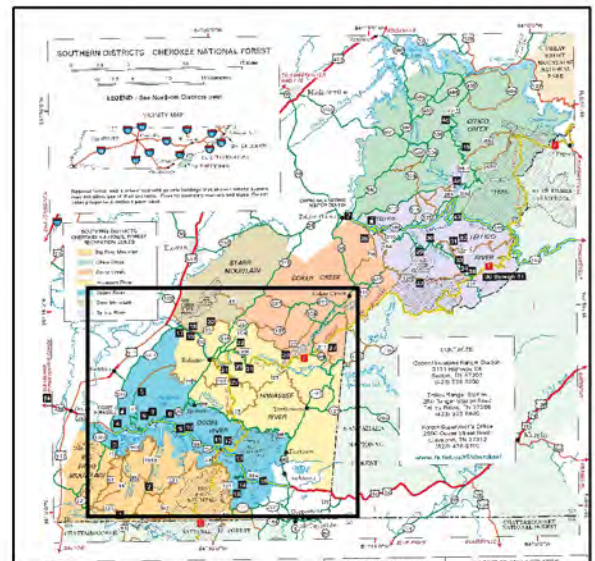

Hiwassee River Recreation Zone

17	Quinn Springs	
18	Lost Corral*	
19	Hiwassee River	
20	Spring Creek Range*	
21	Reliance Launch (State)	
22	Hiwassee River Gorge	
23	Towee Creek Launch	
24	Apalachia Powerhouse Launch	
25	Lost Creek	

*These sites are in the Starr Mountain Recreation Zone just to the north of the Hiwassee River Zone

Vicinity Map for Recreation Zones
Southern Districts, Cherokee National Forest