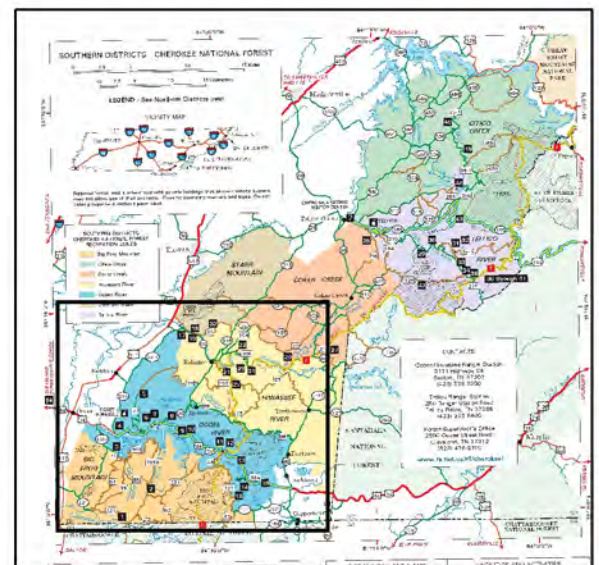

Ocoee River Recreation Zone

3	Kings Slough Launch	
4	Parksville Beach	
5	Chilhowee	
6	Parksville Launches	
7	Mac Point Beach	
8	Parksville Lake	
9	Big Creek Launch	
10	Caney Creek Launch	
11	Rogers Branch Launch	
12	Thunder Rock	
13	Ocoee Whitewater Center	
14	Upper Put-In	
15	Tumbling Creek	
16	Ocoee Scenic Byway	

Vicinity Map for Recreation Zones
Southern Districts, Cherokee National Forest