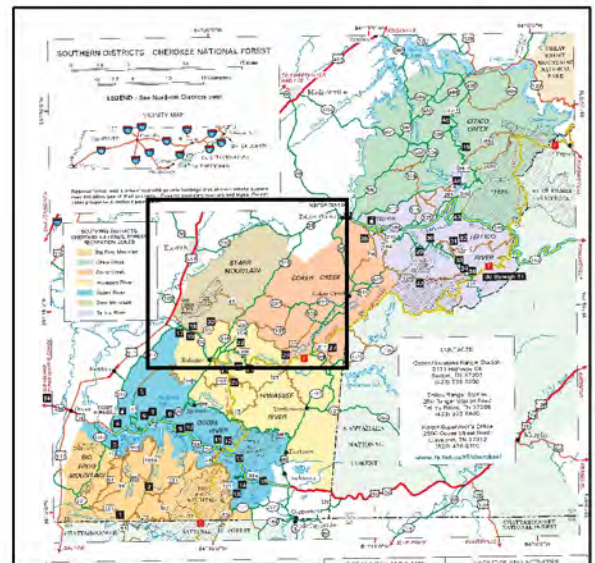

Starr Mountain Recreation Zone

18	Lost Corral	
19	Hiwassee River*	
20	Spring Creek Range	

*This site is in the Hiwassee River Recreation Zone just to the south of the Starr Mountain Zone.

Vicinity Map for Recreation Zones
Southern Districts, Cherokee National Forest