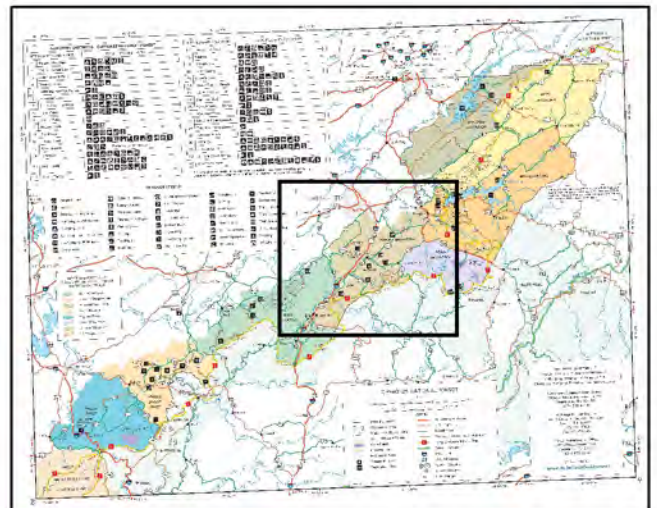

Unaka Mountain Recreation Zone

14	Chestoa	
15	Rock Creek	
16	Sciota Range	
17	Limestone Cove	
18	Laurels	

Vicinity Map for Recreation Zones
Northern Districts, Cherokee National Forest