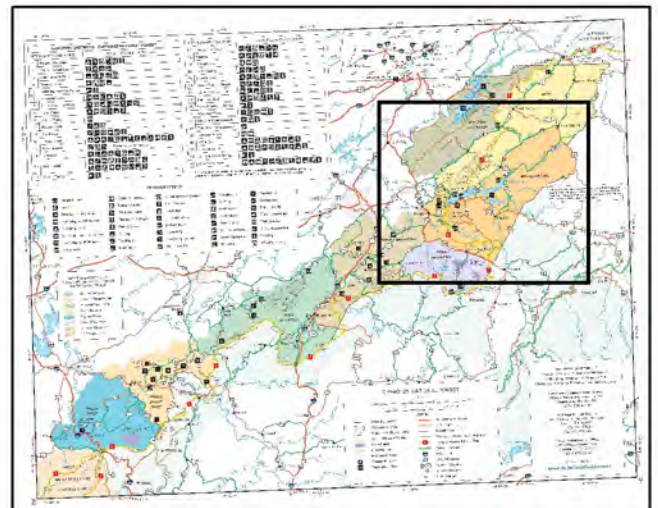

Watauga Lake Recreation Zone

21	Dennis Cove	
22	Shook Branch Beach	
23	Rat Branch Launch	
24	Cardens Bluff	
25	Pond Mountain Range	
26	Watauga Point	
27	Little Milligan Launch	
28	Sink Mountain Launch	

Vicinity Map for Recreation Zones
Northern Districts, Cherokee National Forest