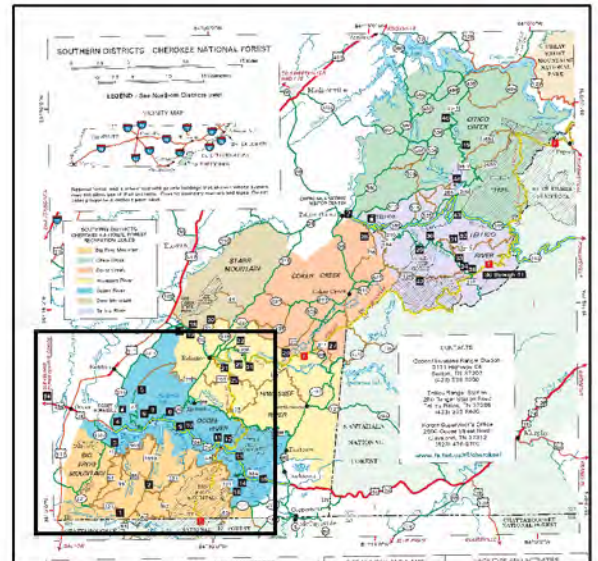

Big Frog Mountain Recreation Zone

1	Conasauga River Corridor	
2	Sylco	

Vicinity Map for Recreation Zones
Southern Districts, Cherokee National Forest