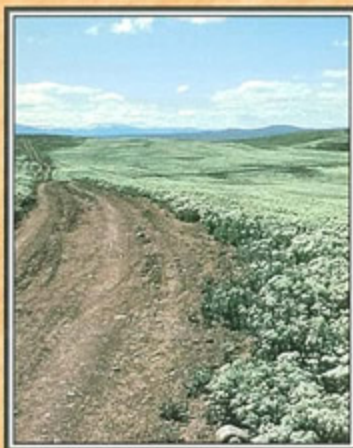

WANTED

(Dead, Not Alive)

HOARY CRESS

(a.k.a. *Cardaria draba* or *Whitetop*)
Last Seen Growing In This Vicinity

Distinguishing Features

- grows 2 to 3 feet tall
- stems are smooth to hairy, four-sided and multibranched
- leaves are gray-green and irregularly toothed, lower leaves are stalked and hairy; upper leaves clasp the stem and are usually hairless
- numerous, small, 4-petaled, white flowers cluster at the plant's top
- heart-shaped seed pods contain two, small reddish-brown seeds

Crimes Committed:

- choking & the deliberate takeover of native plants
- stealing land, homes, & food from wildlife
- corrupting & invading open lands, roadsides, & recreation areas
- costing a bundle for taxpayers to control
- wreaking havoc & mayhem on innocent, unsuspecting ecosystems