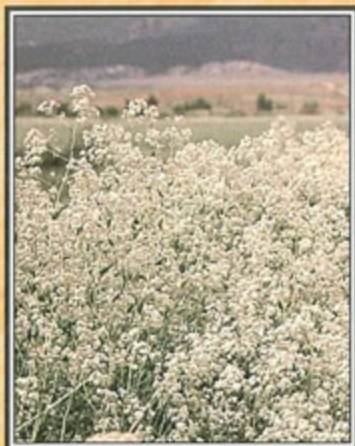

WANTED

(Dead, Not Alive)

PERENNIAL PEPPERWEED

(a.k.a. *Lepidium latifolium* L.)
Last Seen Growing In This Vicinity

Distinguishing Features

- grows up to 6 feet tall
- leaves are bright to gray-green; toothed to entire; basal leaves larger than upper leaves; leaves have prominent whitish midvein
- small white flowers in dense clusters near the ends of branches
- two seeds in rounded, flattened, and slightly hairy reddish-brown fruits

Crimes Committed:

- choking & the deliberate takeover of native plants
 - stealing land, homes, & food from wildlife
- corrupting & invading open lands, roadsides, & recreation areas
 - costing a bundle for taxpayers to control
- wreaking havoc & mayhem on innocent, unsuspecting ecosystems