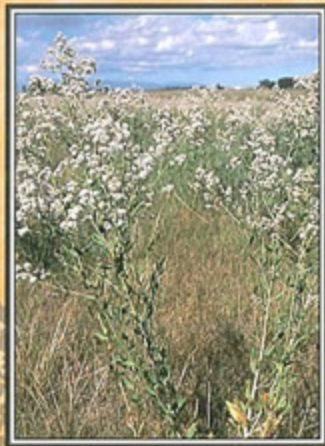

WANTED

(Dead, Not Alive)

PERENNIAL PEPPERWEED

(a.k.a. *Lepidium latifolium* L.)
Last Seen Growing In This Vicinity

Distinguishing Features

- grows up to 6 feet tall
- leaves are bright to gray-green; toothed to entire; basal leaves larger than upper leaves; leaves have prominent whitish midvein
- small white flowers in dense clusters near the ends of branches
- two seeds in rounded, flattened, and slightly hairy reddish-brown fruits

Crimes Committed:

- choking & the deliberate takeover of native plants
 - stealing land, homes, & food from wildlife
- corrupting & invading open lands, roadsides, & recreation areas
 - costing a bundle for taxpayers to control
- wreaking havoc & mayhem on innocent, unsuspecting ecosystems