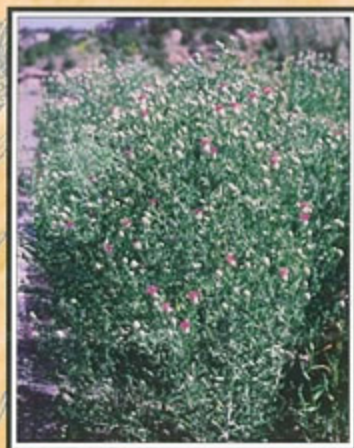

WANTED

(Dead, Not Alive)

RUSSIAN KNAPWEED

(a.k.a. *Centaurea repens* L.)

Distinguishing Features

- ☞ roots are black
- ☞ stems are well branched and up to 4 feet tall
- ☞ lower leaves are deeply lobed, 2 to 4 inches long; upper leaves narrow to a sessile base, and are entire or serrate
- ☞ cone-shaped flowering heads are 1/4 to 1/2 inch in diameter
- ☞ ray flowers are pink to lavender

Crimes Committed:

- ☞ choking & the deliberate takeover of native plants
- ☞ stealing land, homes, & food from wildlife
- ☞ corrupting & invading open lands, roadsides, & recreation areas
- ☞ costing a bundle for taxpayers to control
- ☞ wreaking havoc & mayhem on innocent, unsuspecting ecosystems