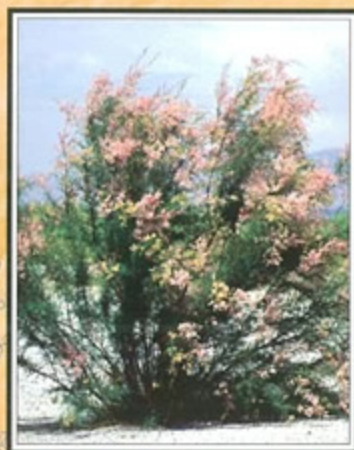

WANTED

(Dead, Not Alive)
SALT CEDAR

(a.k.a. *Tamarix ramosissima*
Ledeb. or Tamarisk)

Distinguishing Features

- ☞ deciduous or evergreen shrubs or small trees between 5 to 20 feet tall
 - ☞ bark on saplings and stems is reddish brown
- ☞ leaves are small and scale-like, on highly branched slender stems.
- ☞ flowers are 5-petaled and pink to white

Crimes Committed:

- ☞ choking & the deliberate takeover of native plants
 - ☞ stealing land, homes, & food from wildlife
- ☞ corrupting & invading open lands, roadsides, & recreation areas
 - ☞ costing a bundle for taxpayers to control
- ☞ wreaking havoc & mayhem on innocent, unsuspecting ecosystems