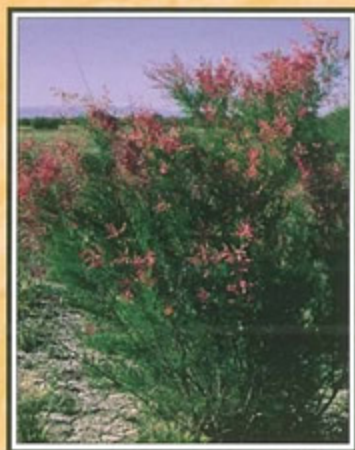

WANTED

(Dead, Not Alive)
SALT CEDAR

(a.k.a. *Tamarix ramosissima*
Ledeb. or Tamarisk)

Distinguishing Features

- ☞ deciduous or evergreen shrubs or small trees between 5 to 20 feet tall
 - ☞ bark on saplings and stems is reddish brown
- ☞ leaves are small and scale-like, on highly branched slender stems.
- ☞ flowers are 5-petaled and pink to white

Crimes Committed:

- ☞ choking & the deliberate takeover of native plants
 - ☞ stealing land, homes, & food from wildlife
- ☞ corrupting & invading open lands, roadsides, & recreation areas
 - ☞ costing a bundle for taxpayers to control
- ☞ wreaking havoc & mayhem on innocent, unsuspecting ecosystems