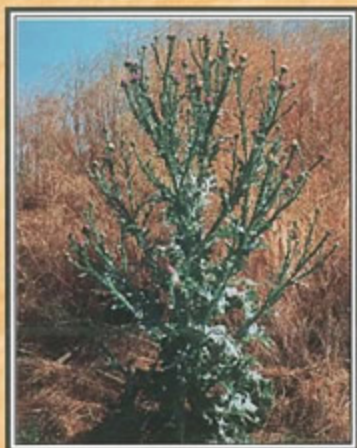

WANTED

(Dead, Not Alive)

SCOTCH THISTLE

(a.k.a. Onopordum acanthium)

Last Seen Growing In This Vicinity

Distinguishing Features

- reaches 8 to 10 feet in height
- stems are erect, branching; sharp spiny leaf wings extend down to the stem
- basal leaves may be over 2 feet long and 1 foot wide
- leaves are coarsely lobed; fine, dense hair on both sides; sharp spines on margin
- flowers are violet to reddish, 1 to 2 inches in diameter, solitary and numerous

Crimes Committed:

- choking & the deliberate takeover of native plants
- stealing land, homes, & food from wildlife
- corrupting & invading open lands, roadsides, & recreation areas
- costing a bundle for taxpayers to control
- wreaking havoc & mayhem on innocent, unsuspecting ecosystems