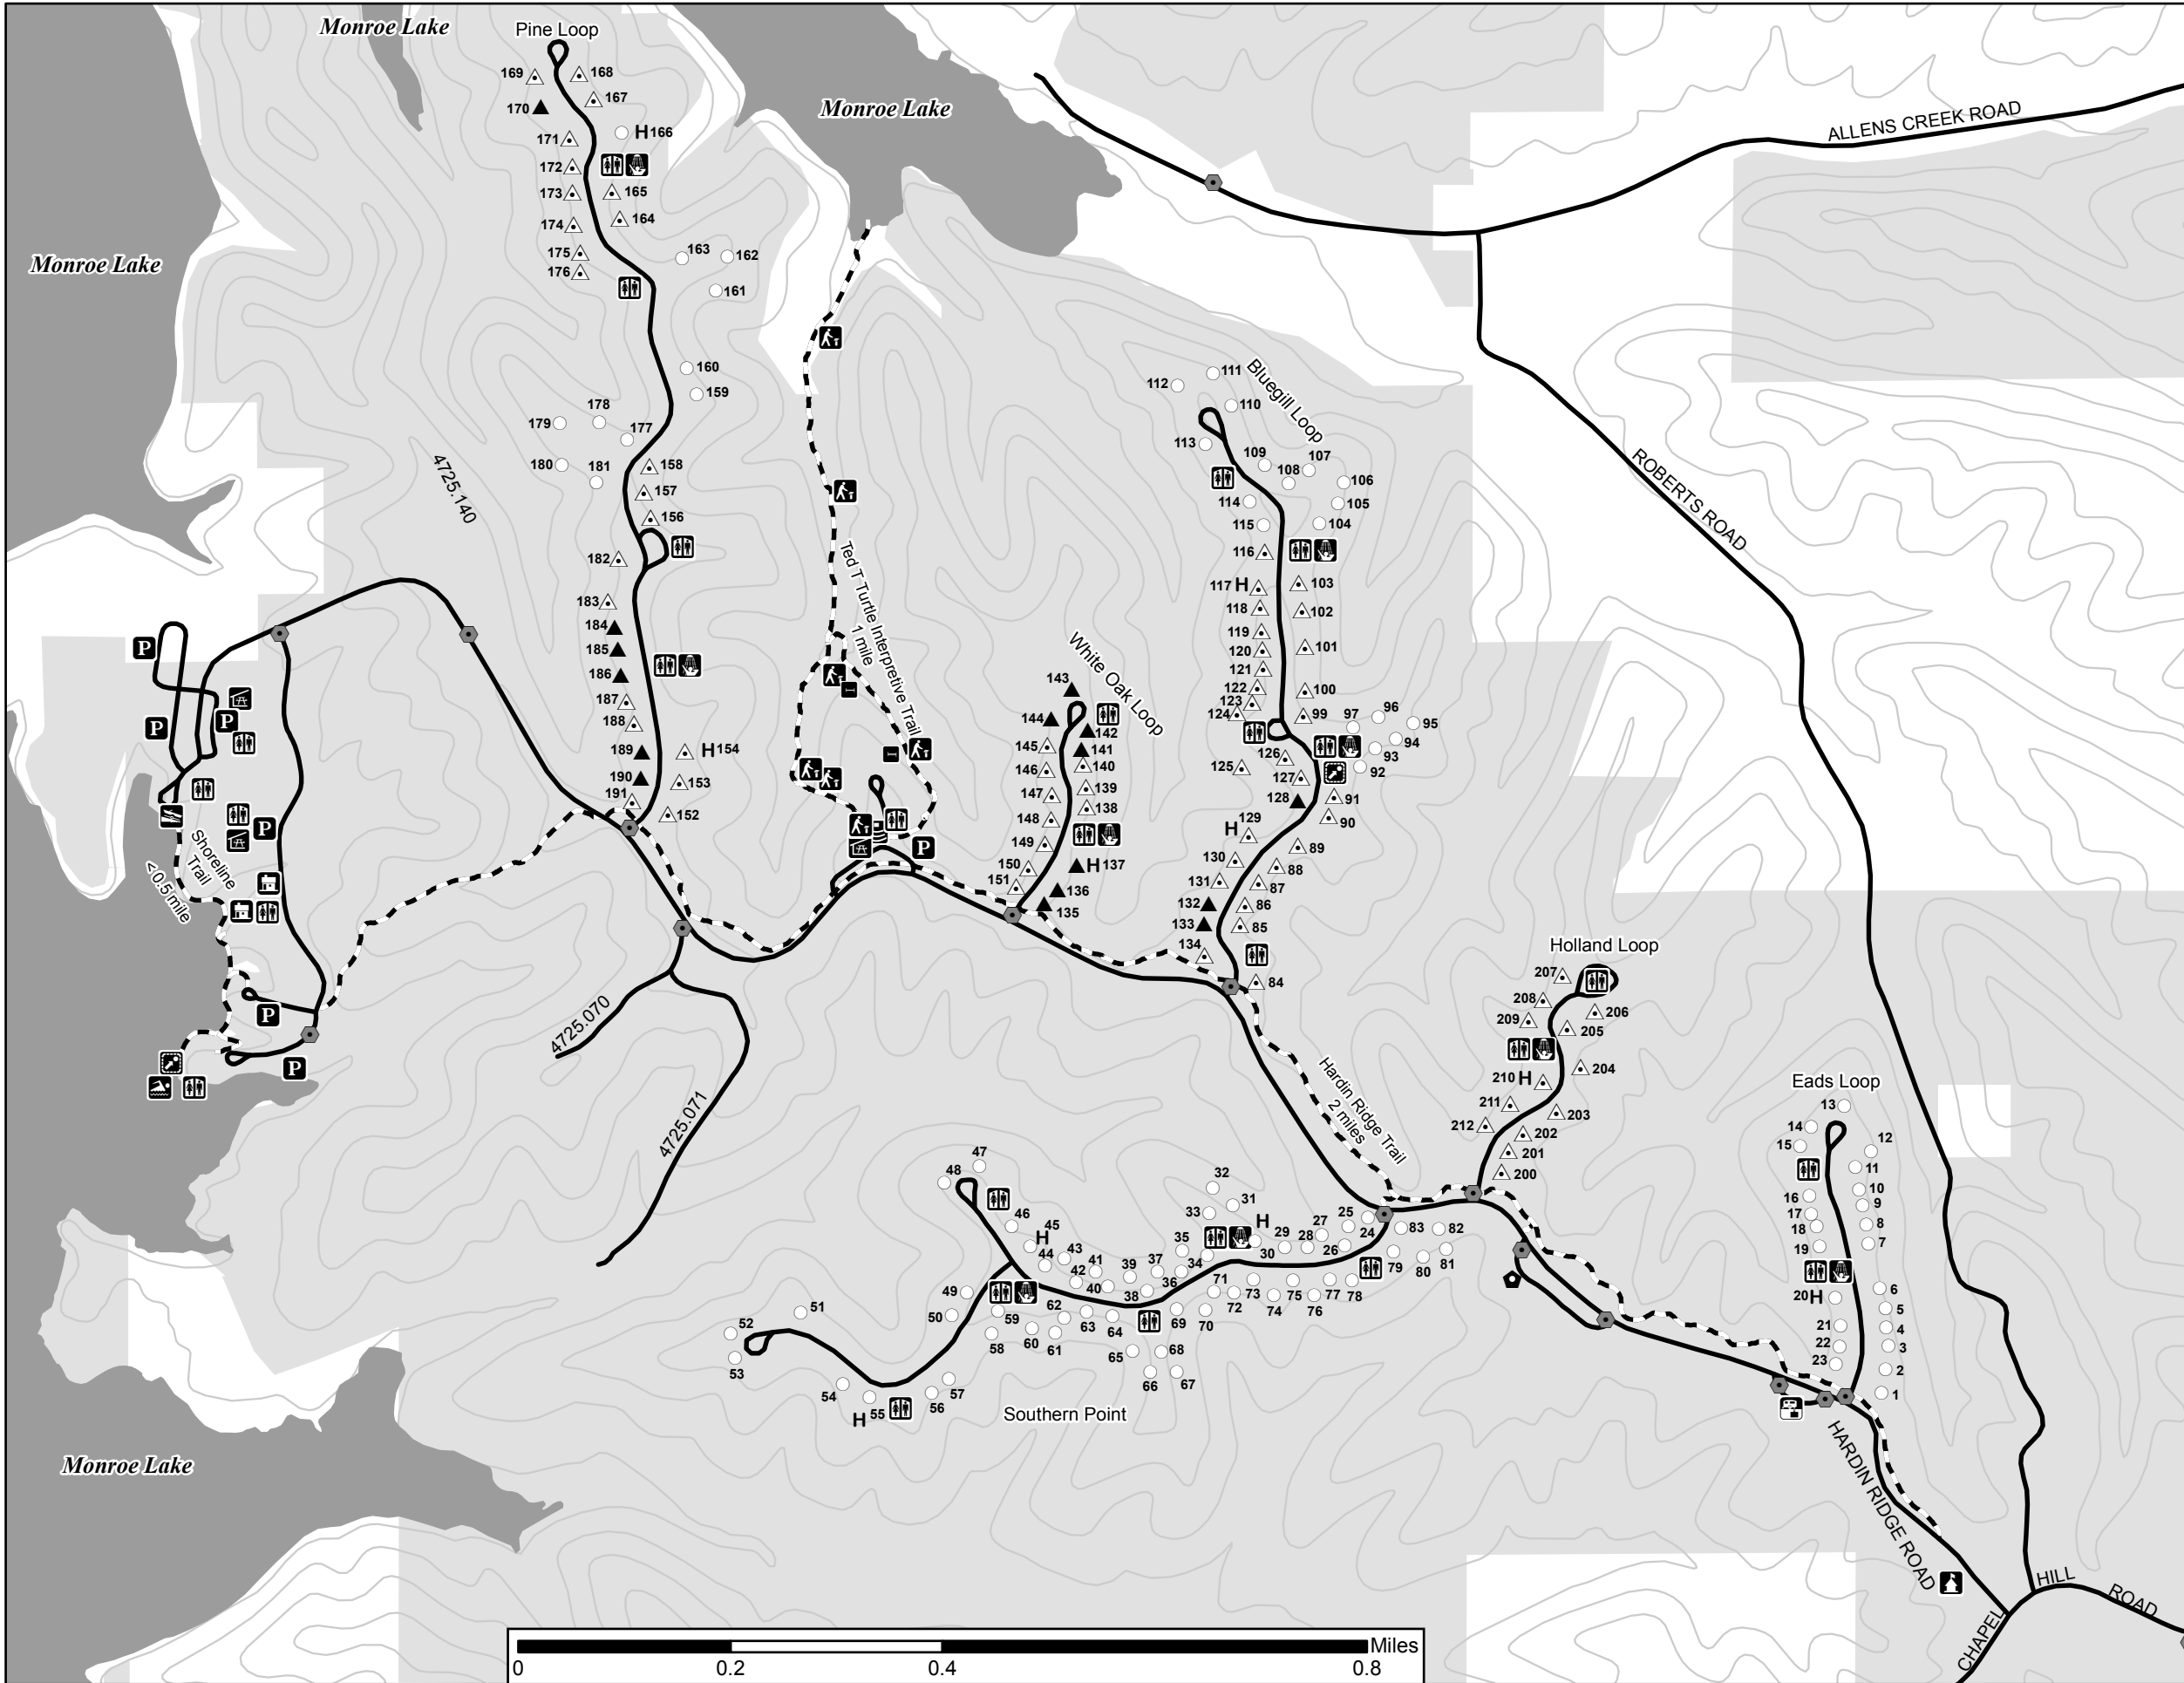

HARDIN RIDGE RECREATION AREA

LEGEND

- PARKING
- AMPHITHEATER
- BENCH
- BOAT LAUNCH
- CABINS
- GATEHOUSE
- GROUP PICNIC SITE
- HOST CAMPSITE
- INTERPRETIVE SIGN
- PICNIC SHELTER
- PLAYGROUND
- SEWAGE DUMP STATION
- SHOWER/TOILET
- SWIMMING SITE
- TOILET
- WORK CENTER
- 30 AMP CAMPSITE
- 50 AMP CAMPSITE
- CAMPSITE - NO ELECTRIC
- GATE
- TRAIL
- ROAD
- 50 FT CONTOUR
- LAKE
- FOREST SERVICE LAND

Original data compiled from multiple source data and may not meet National Mapping Accuracy Standards. For specific data source information contact the Hoosier National Forest. No warranty is made to the contents or accuracy of the data.