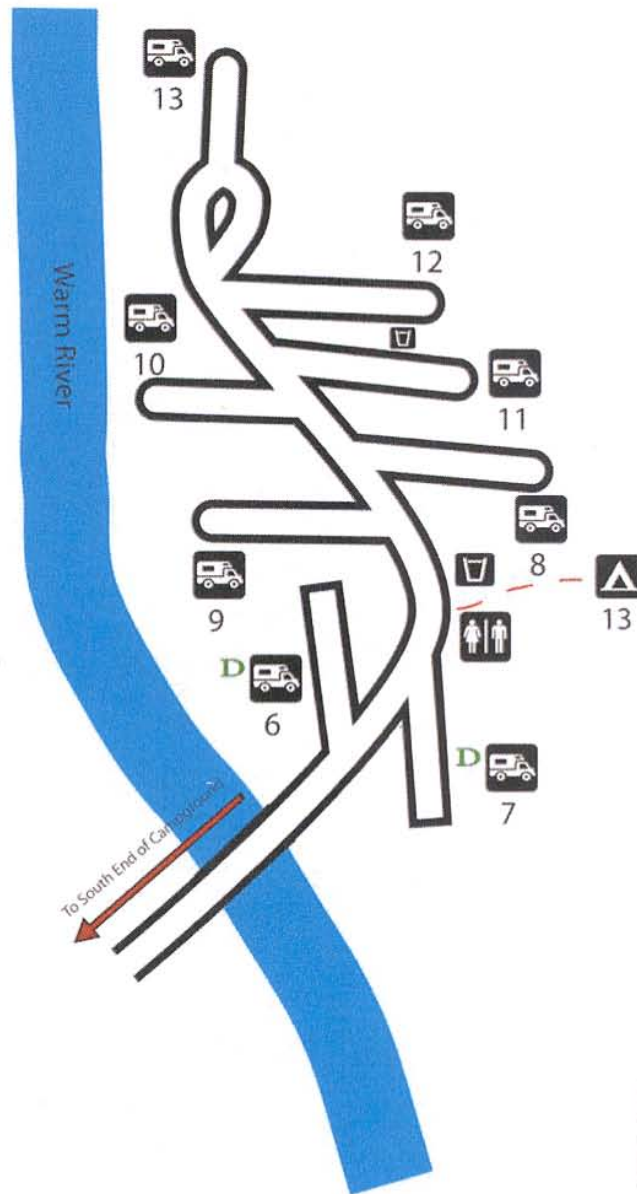

Warm River Campground

Sites 1-5; 14 and 15

Tent Sites 1-12

North

Railroad Grade Trail

Fishing Pier

Legend

- | | | | |
|--|----------------|--|-----------------|
| | Campsite | | Electric Hookup |
| | Hydrant | | Water Hookup |
| | Parking | | Sewage Hookup |
| | Pavilion | | Group Site |
| | Picnic Area | | Exterior Lights |
| | Restroom | | Trail |
| | Tent Site | | |
| | Trash Dumpster | | |

Warm River Campground

Sites 6-13

Tent Site 13

North

Legend

- Campsite
- Double Site
- Hydrant
- Trail
- Parking
- Restroom
- Tent Site