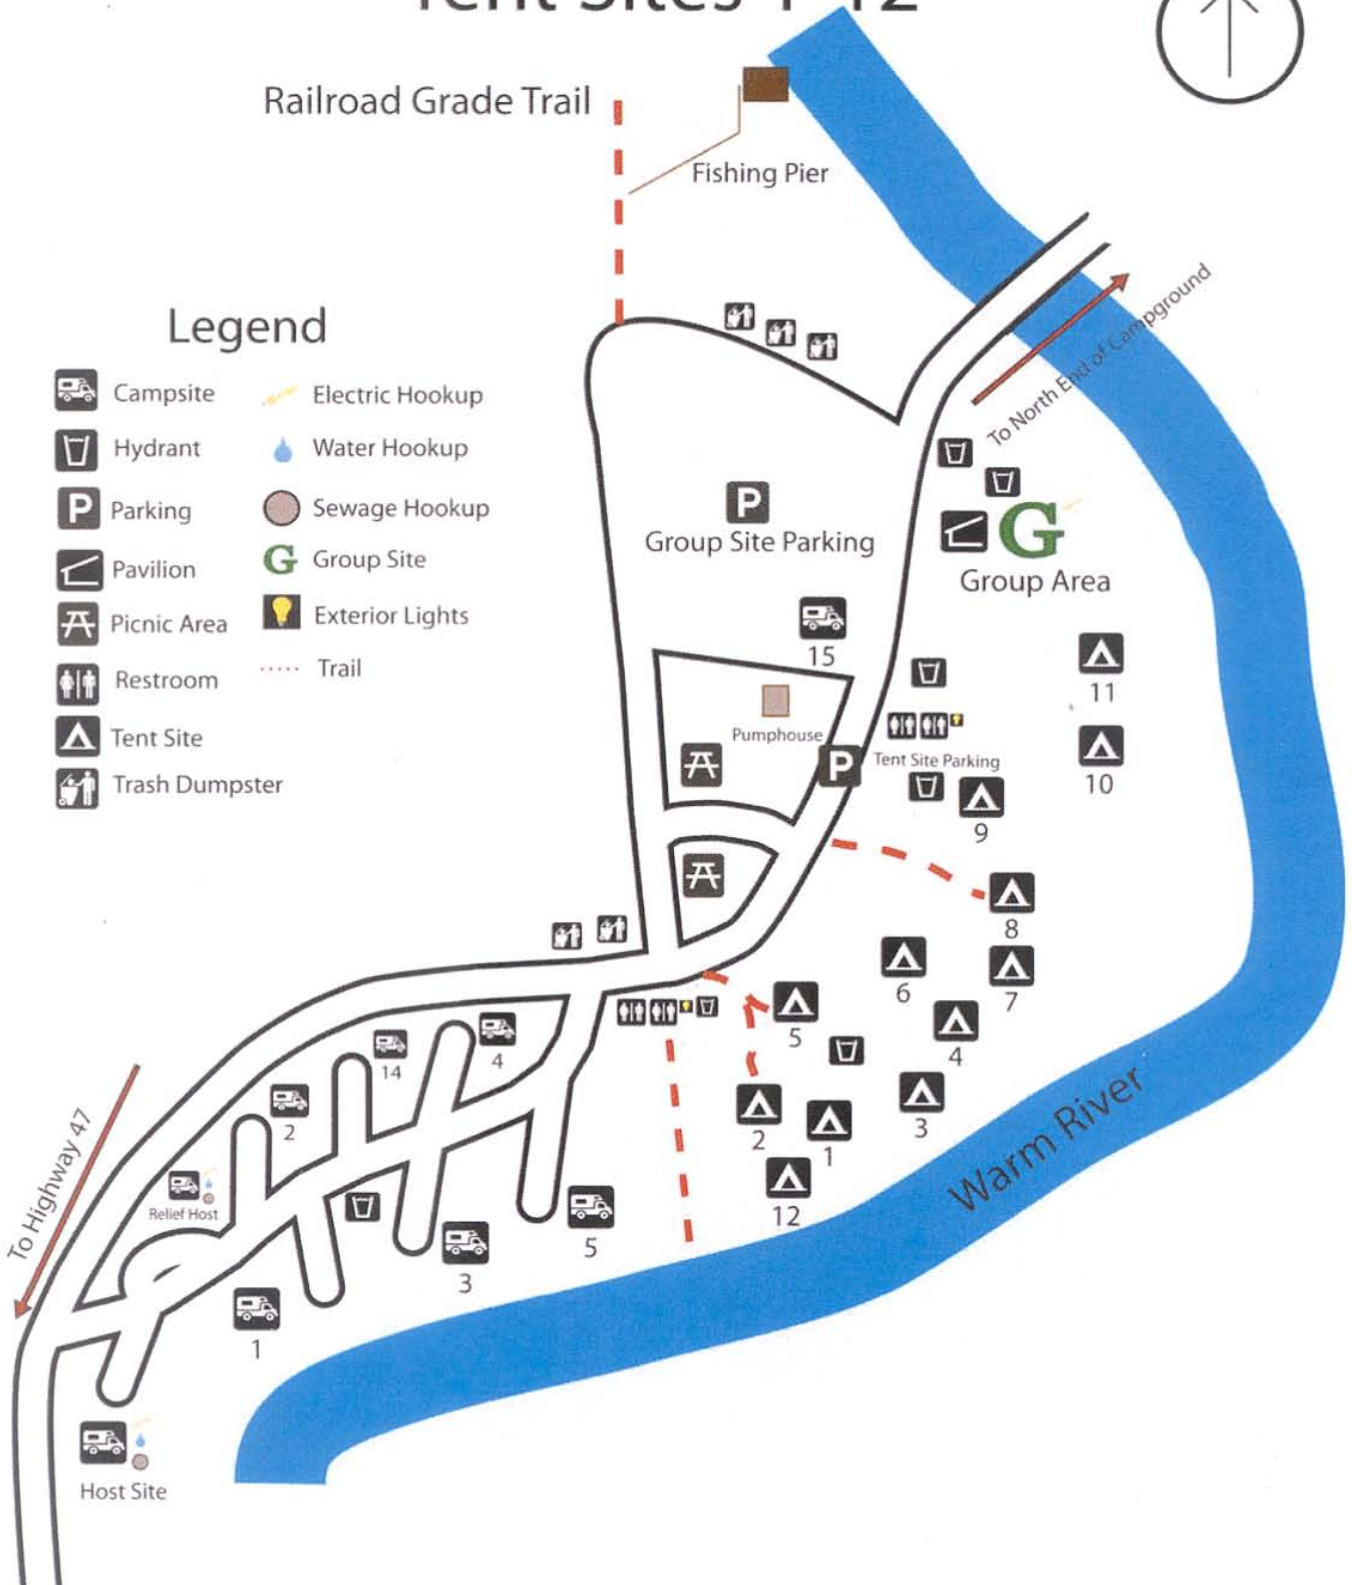

Warm River Campground

Sites 1-5; 14 and 15

Tent Sites 1-12

North

Railroad Grade Trail

Fishing Pier

Legend

- | | | | |
|--|----------------|--|-----------------|
| | Campsite | | Electric Hookup |
| | Hydrant | | Water Hookup |
| | Parking | | Sewage Hookup |
| | Pavilion | | Group Site |
| | Picnic Area | | Exterior Lights |
| | Restroom | | Trail |
| | Tent Site | | |
| | Trash Dumpster | | |

Warm River Campground

Sites 6-13

Tent Site 13

North

Legend

- Campsite
- Double Site
- Hydrant
- Trail
- Parking
- Restroom
- Tent Site