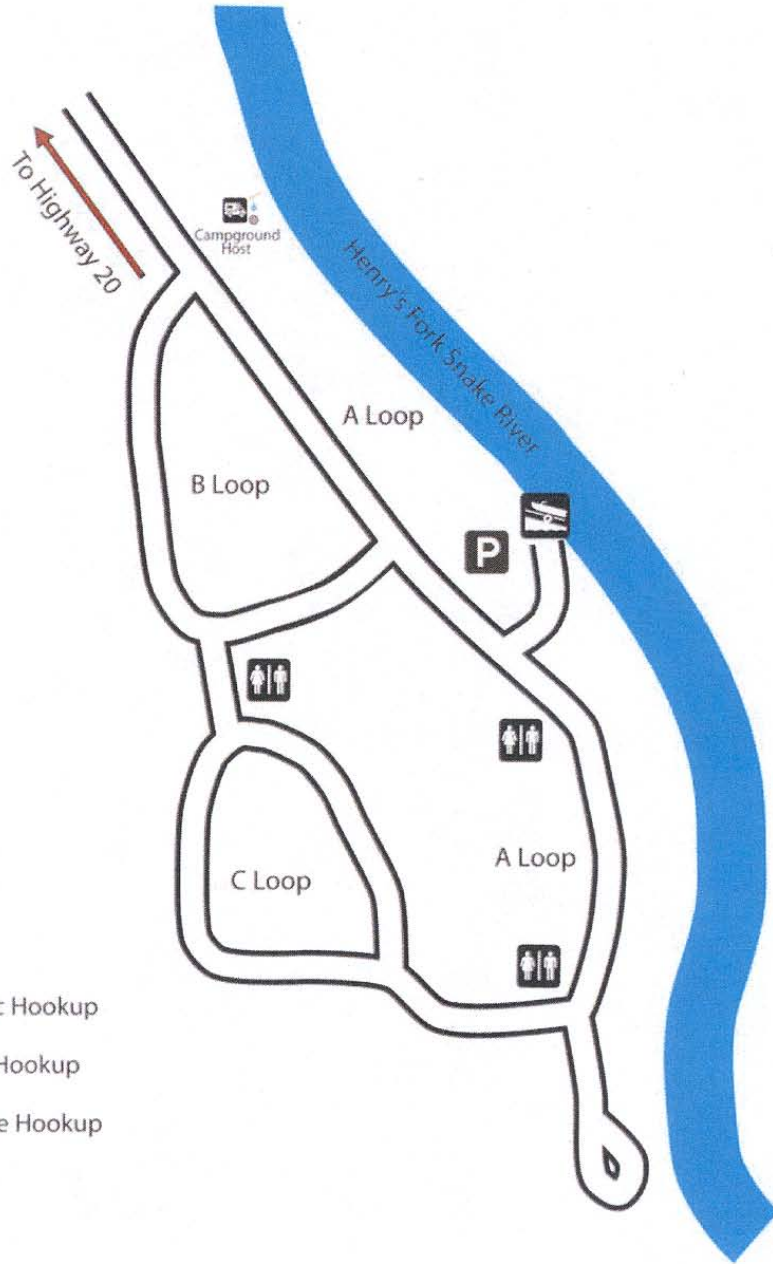

Riverside Campground

Riverside Campground Vicinity Map

North

Legend

- | | |
|-------------|-----------------|
| Boat Launch | Electric Hookup |
| Campsite | Water Hookup |
| Hydrant | Sewage Hookup |
| Parking | |
| Restroom | |

Riverside Campground Loop A Sites 1-21

Legend

- | | |
|----------------|-----------------|
| Campsite | Double Site |
| Hydrant | Group Site |
| Restroom | Electric Hookup |
| Trash Dumpster | Water Hookup |
| | Sewage Hookup |

Riverside Campground Loop B Sites 2-15

North

Legend

- Campsite
- Hydrant
- Restroom
- Trash Dumpster
- Electric Hookup
- Water Hookup
- Sewage Hookup

Riverside Campground

Loop C Sites 1-21