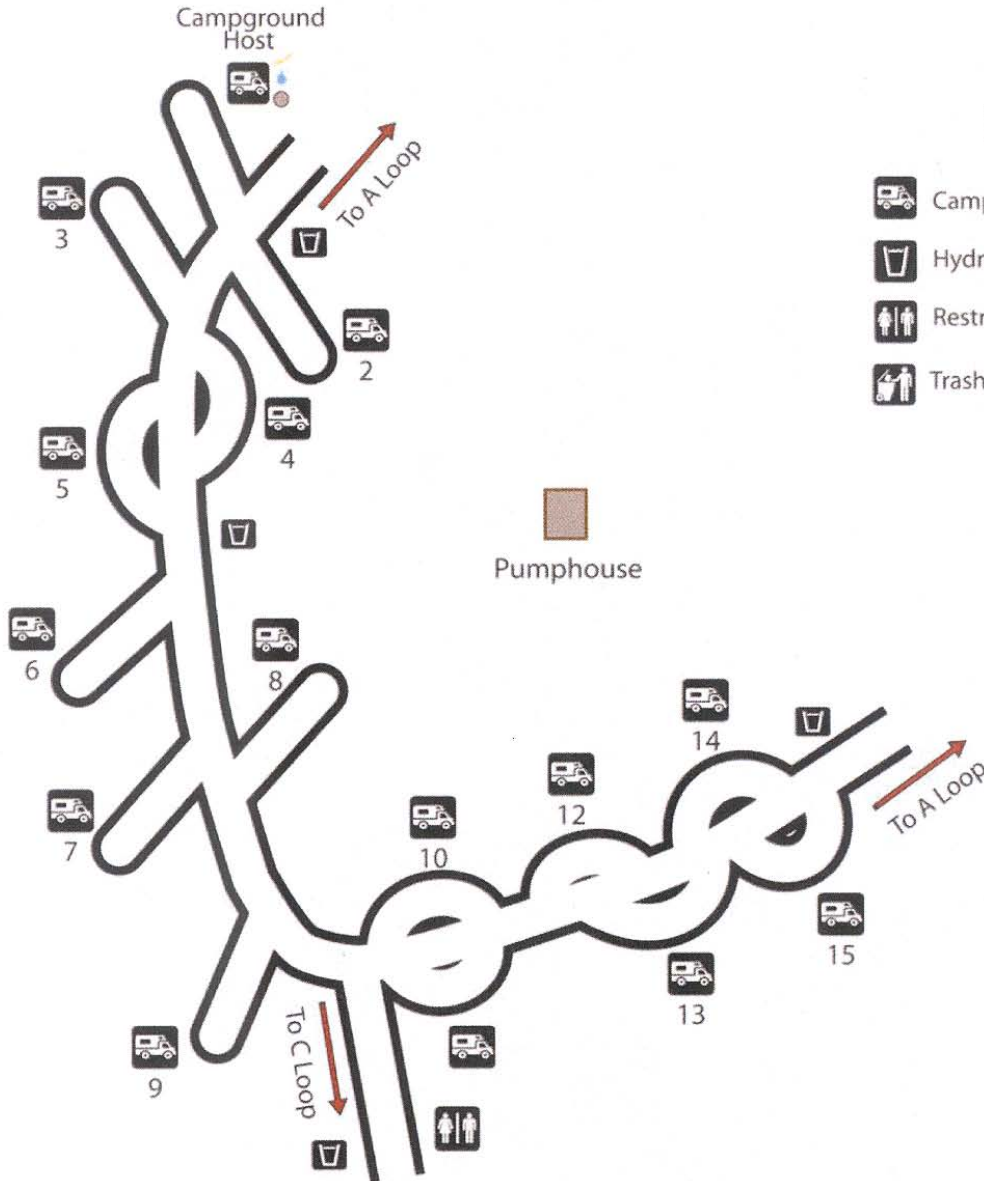

Riverside Campground

Riverside Campground Vicinity Map

North

Legend

- | | |
|-------------|-----------------|
| Boat Launch | Electric Hookup |
| Campsite | Water Hookup |
| Hydrant | Sewage Hookup |
| Parking | |
| Restroom | |

Riverside Campground Loop A Sites 1-21

Legend

- | | |
|----------------|-----------------|
| Campsite | Double Site |
| Hydrant | Group Site |
| Restroom | Electric Hookup |
| Trash Dumpster | Water Hookup |
| | Sewage Hookup |

Riverside Campground Loop B Sites 2-15

North

Legend

- Campsite
- Hydrant
- Restroom
- Trash Dumpster
- Electric Hookup
- Water Hookup
- Sewage Hookup

Riverside Campground

Loop C Sites 1-21