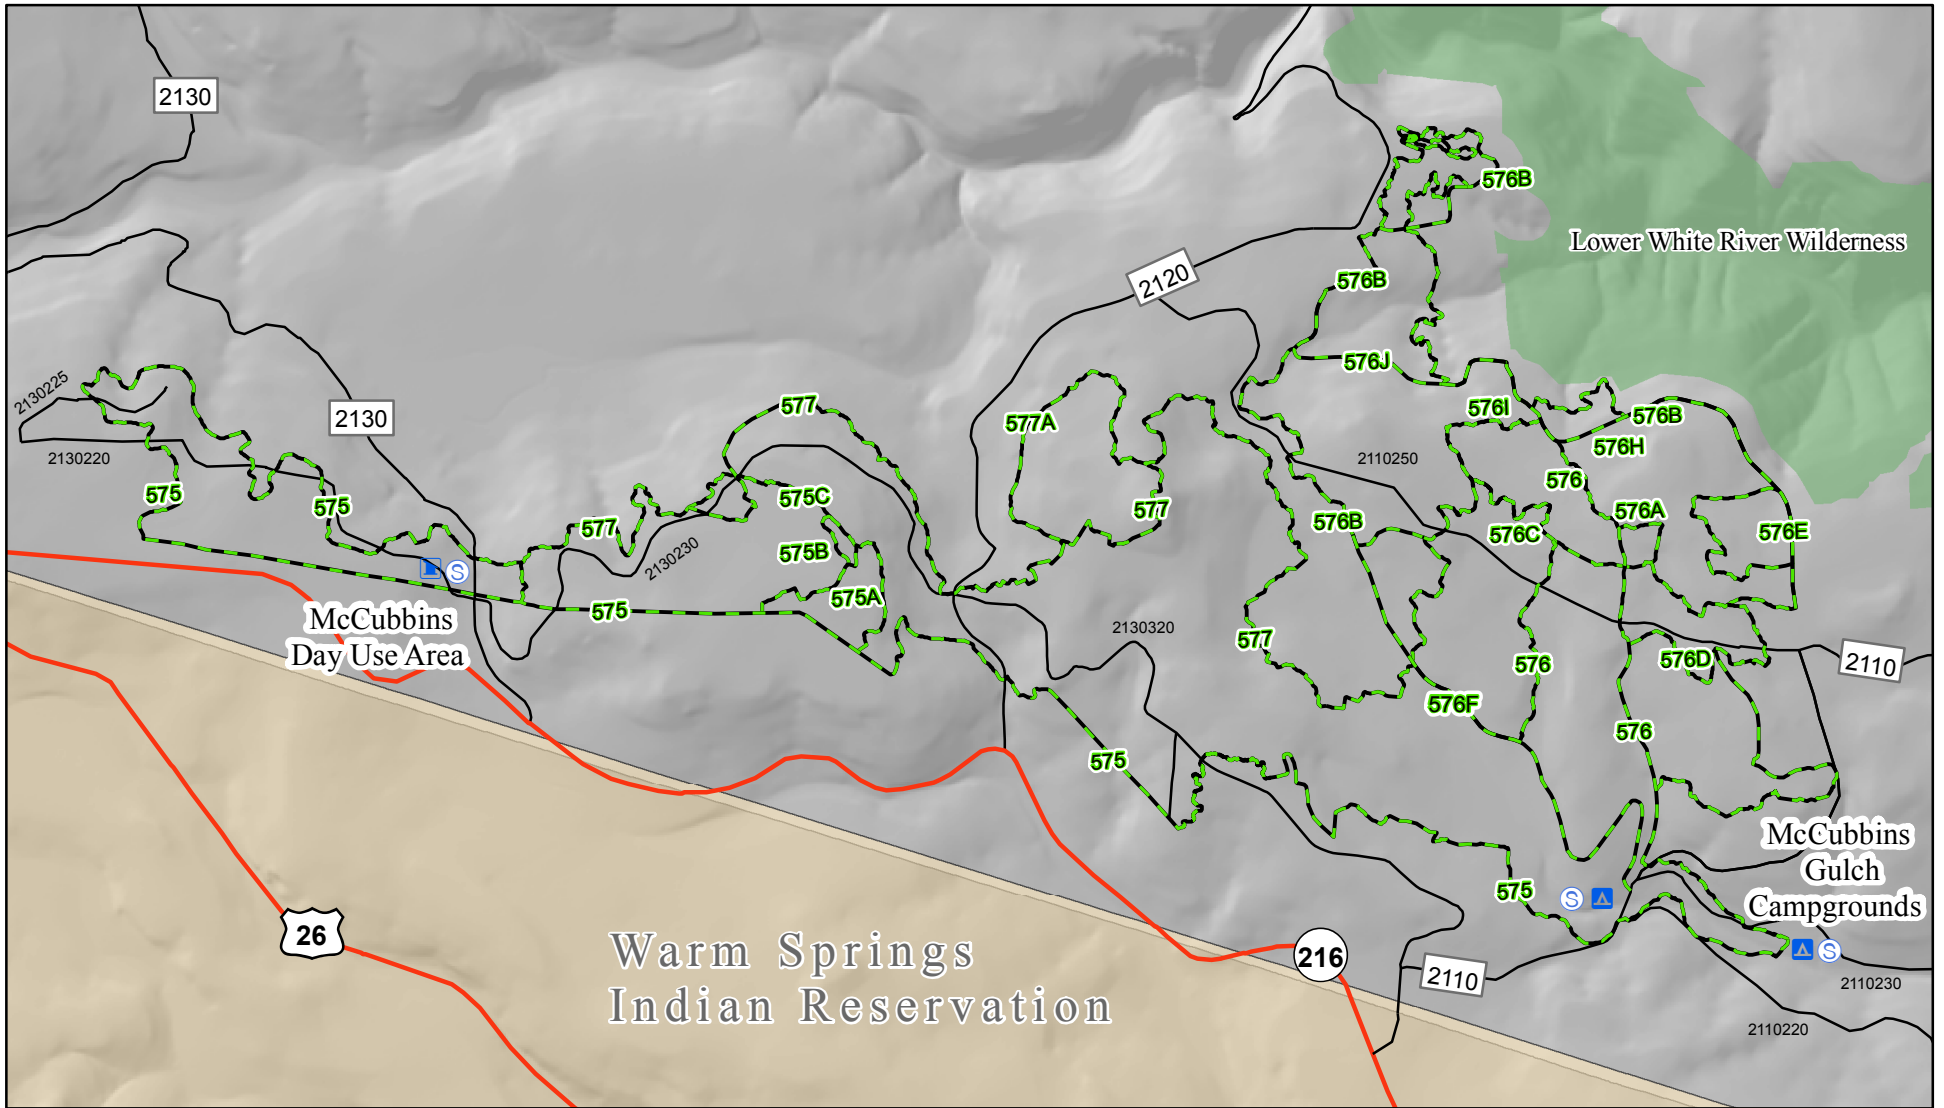

Mt. Hood National Forest McCubbins Gulch Designated Off Highway Vehicle (OHV) Routes

- - - Trails Open to ATV Class I, III
- Road Open to Highway Legal Vehicles Only
- US or State Highway
- Staging Area
- Mt. Hood National Forest