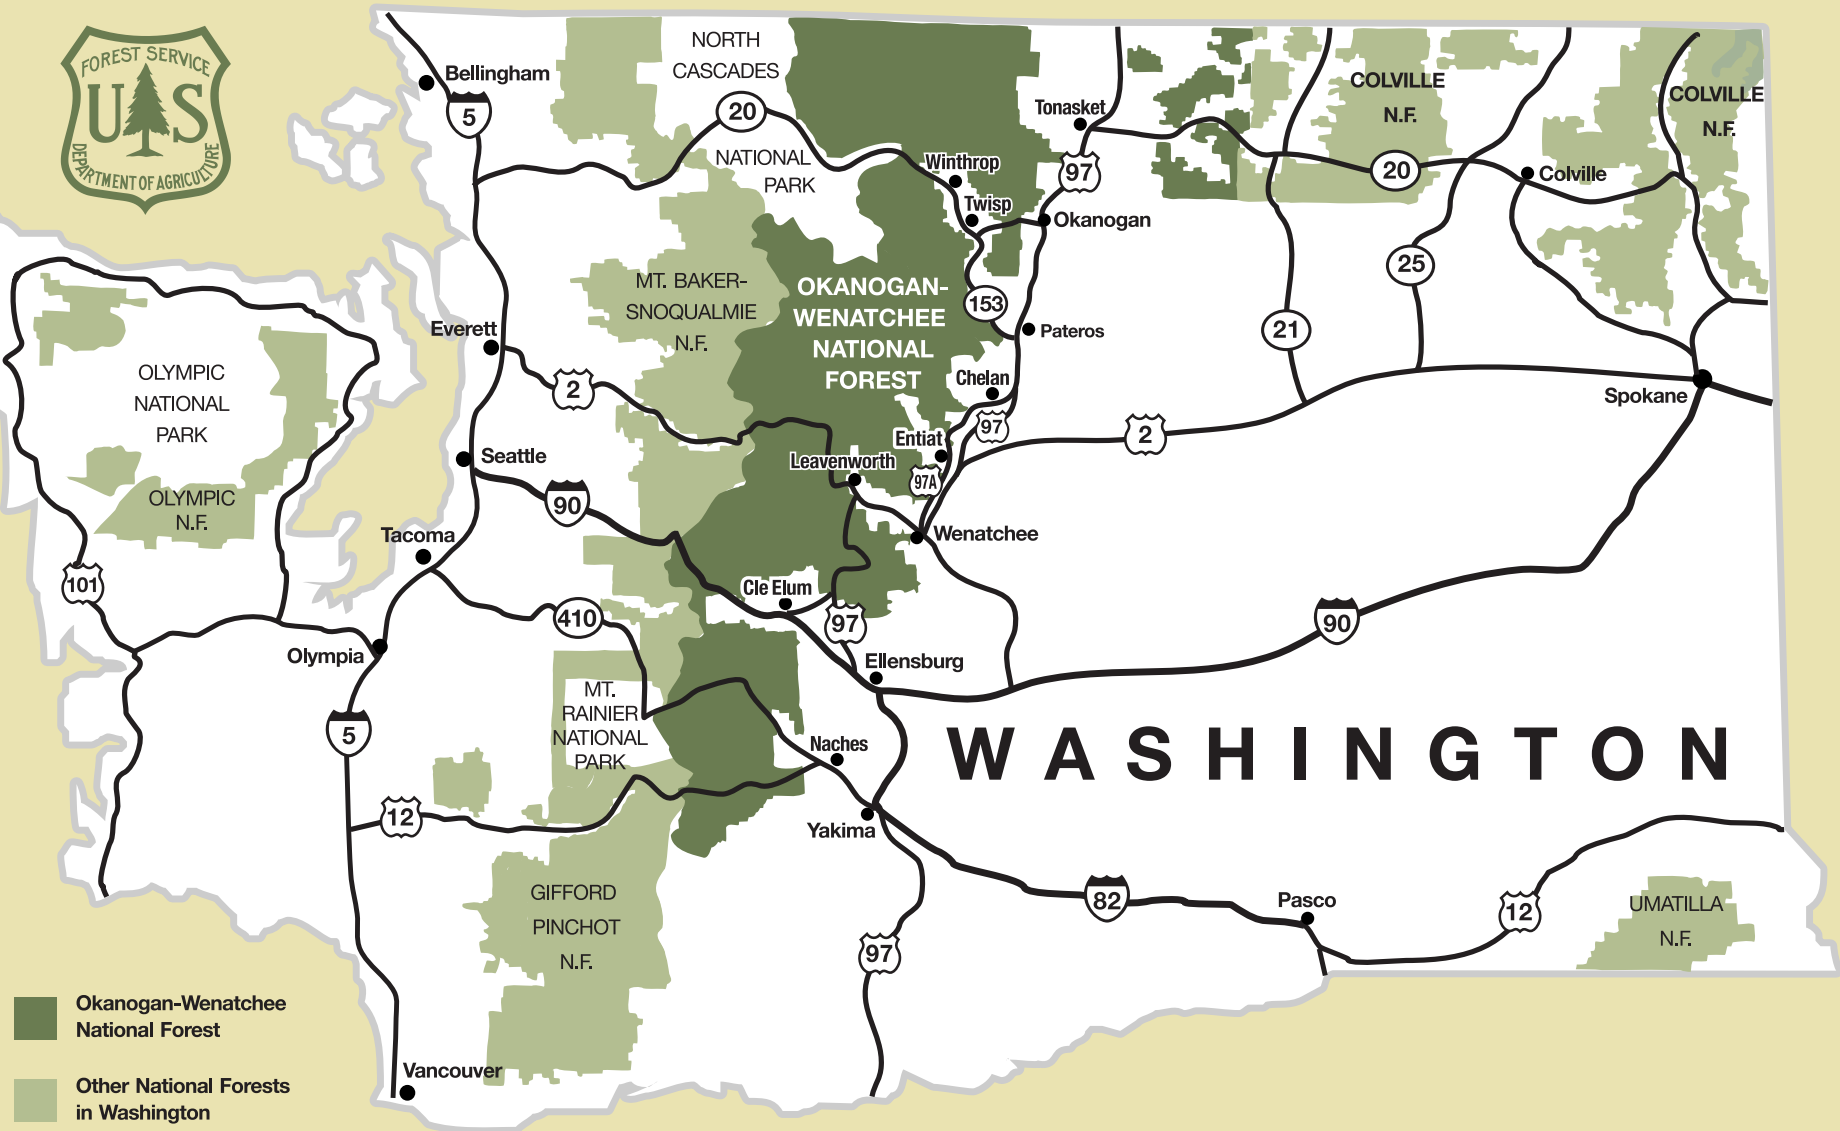

OKANOGAN-WENATCHEE NATIONAL FOREST

WASHINGTON

-  Okanogan-Wenatchee National Forest
-  Other National Forests in Washington