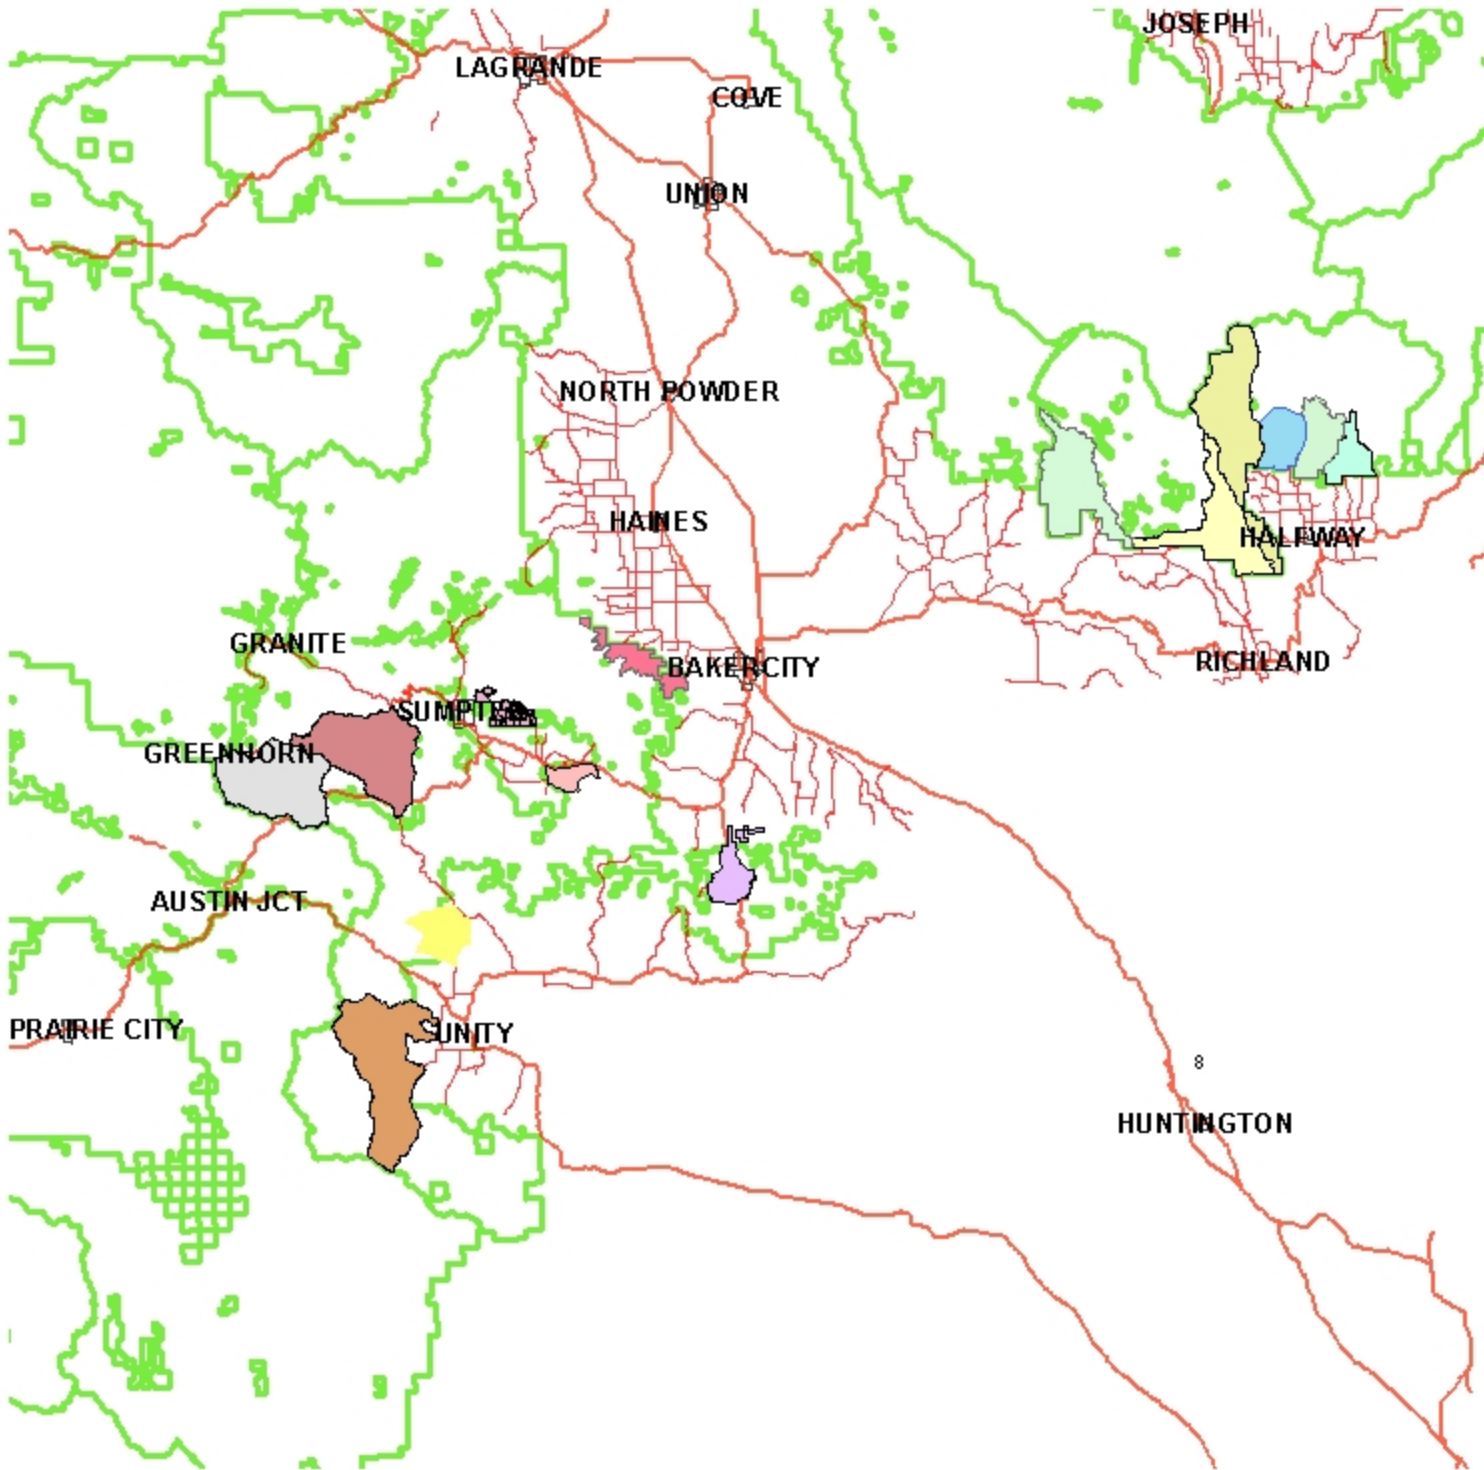

Fall 2011 Prescribed Fire Project Areas

Legend

- California Project Area
- Jack Project Area
- Deer Project Area
- BEMA Project Area
- Foothills Project Area
- Stices Project Area
- Mile 9 Project Area
- Woodtick Project Area
- Goose Project Area
- Barnard Project Area
- Pine Valley Project Area
- East Pine Project Area
- Clear Creek Project Area
- Dry Creek Project Area
- City
- Forest Boundary