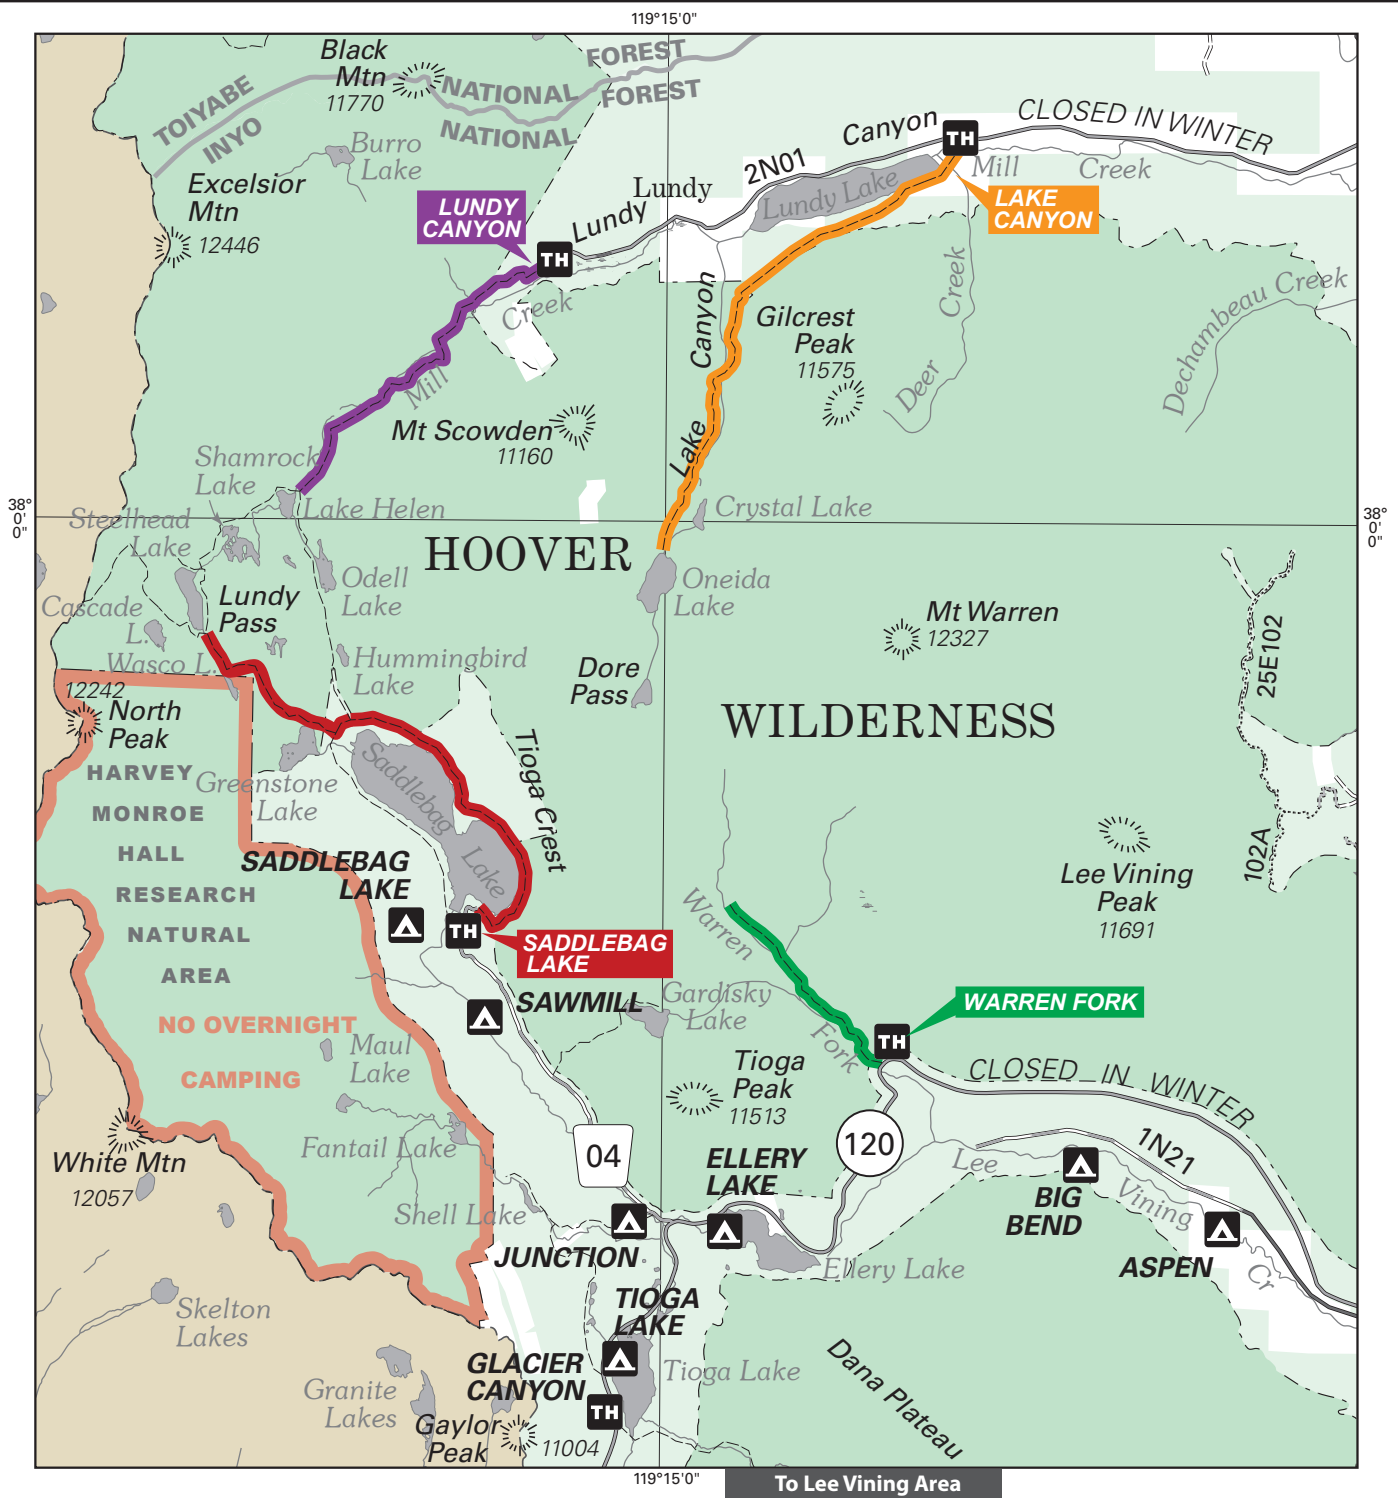

Inyo National Forest

Hoover & Hall Area Trails

	Trail Name & Route		Trailhead	
	Trail		Forest Service Campground	
	Road		Wilderness	
			Forest Service/Park Service Land	
				No Overnight Camping

To purchase more detailed Forest Service maps of the area, visit www.nationalforeststore.com