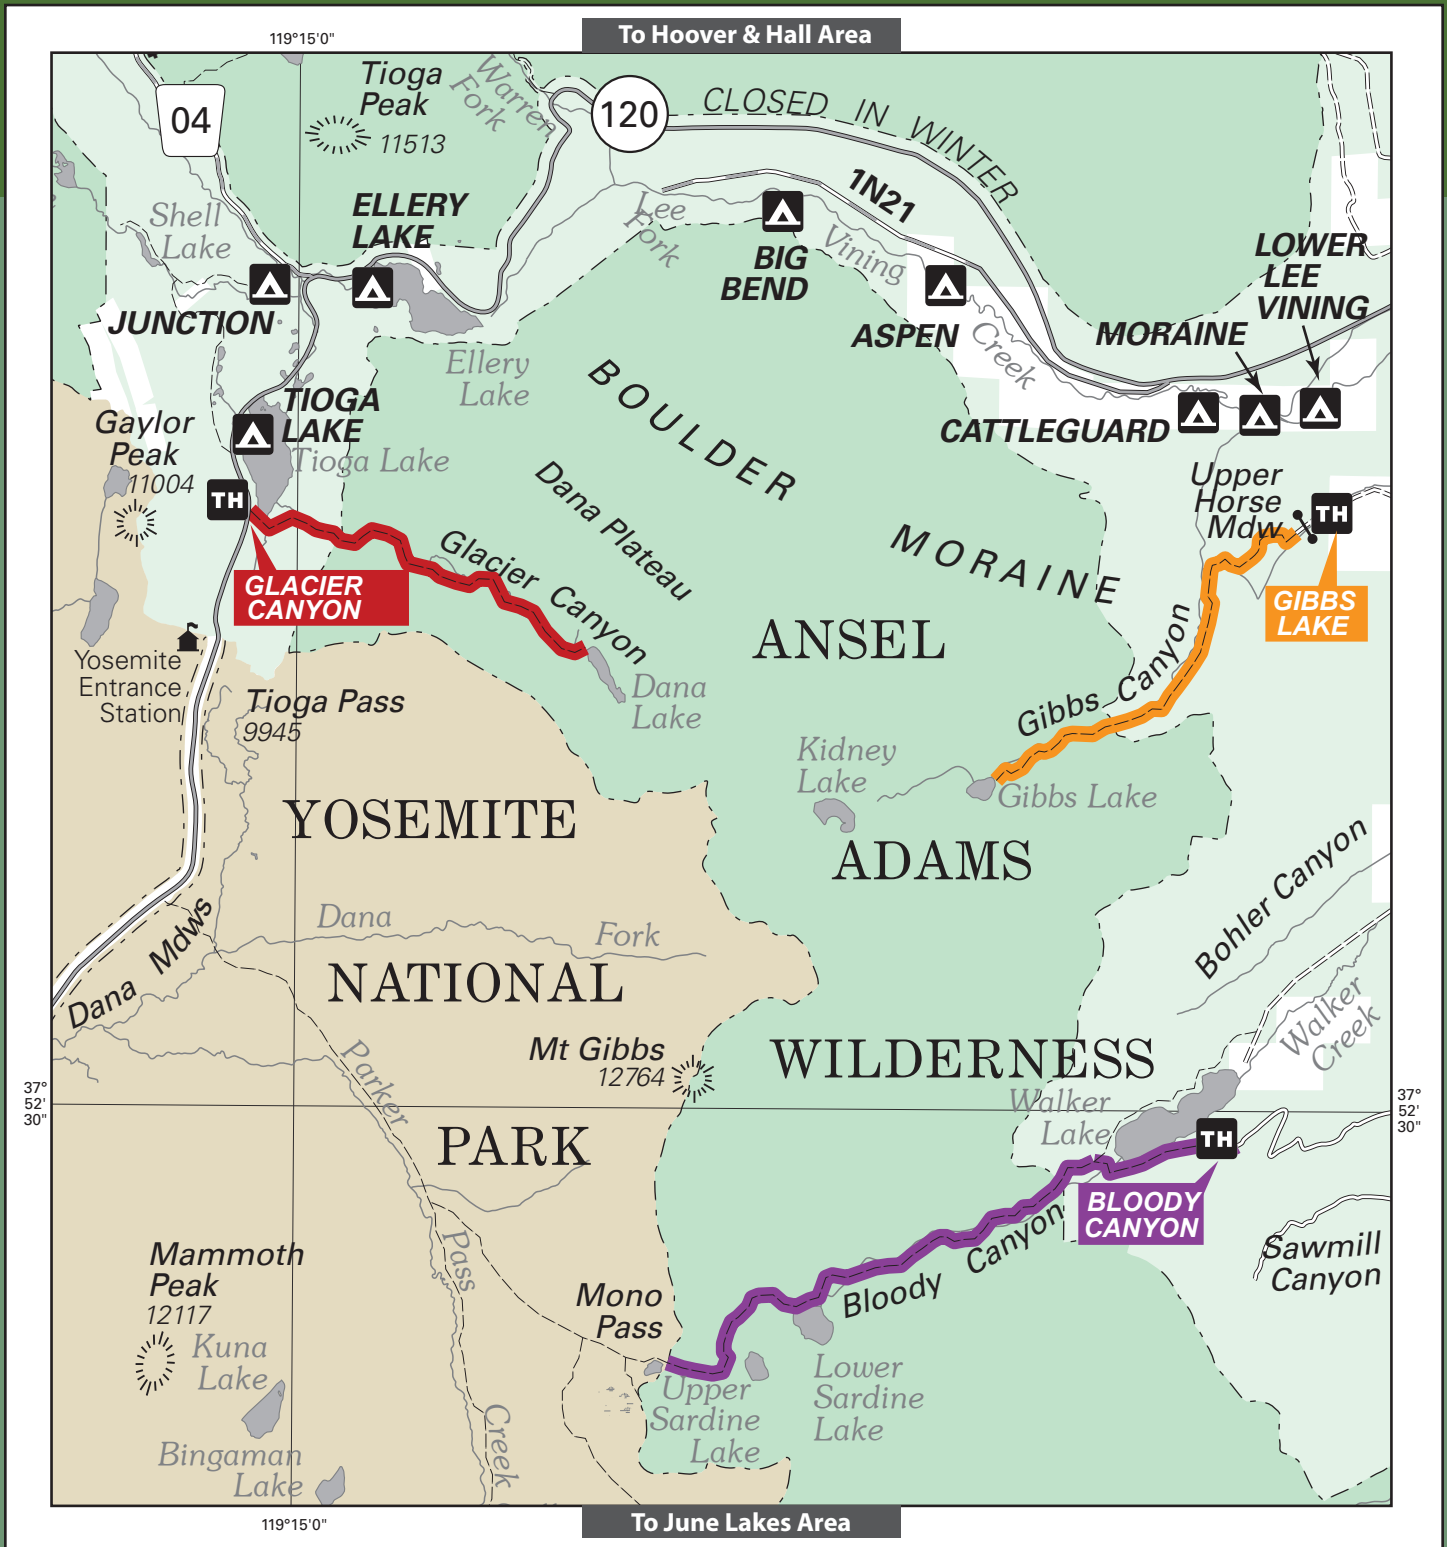

Inyo National Forest Lee Vining Area Trails

	Trail Name & Route		Trailhead	
	Trail		Forest Service Campground	
	Road		Wilderness	
			Forest Service/Park Service Land	

To purchase more detailed Forest Service maps of the area, visit www.nationalforeststore.com