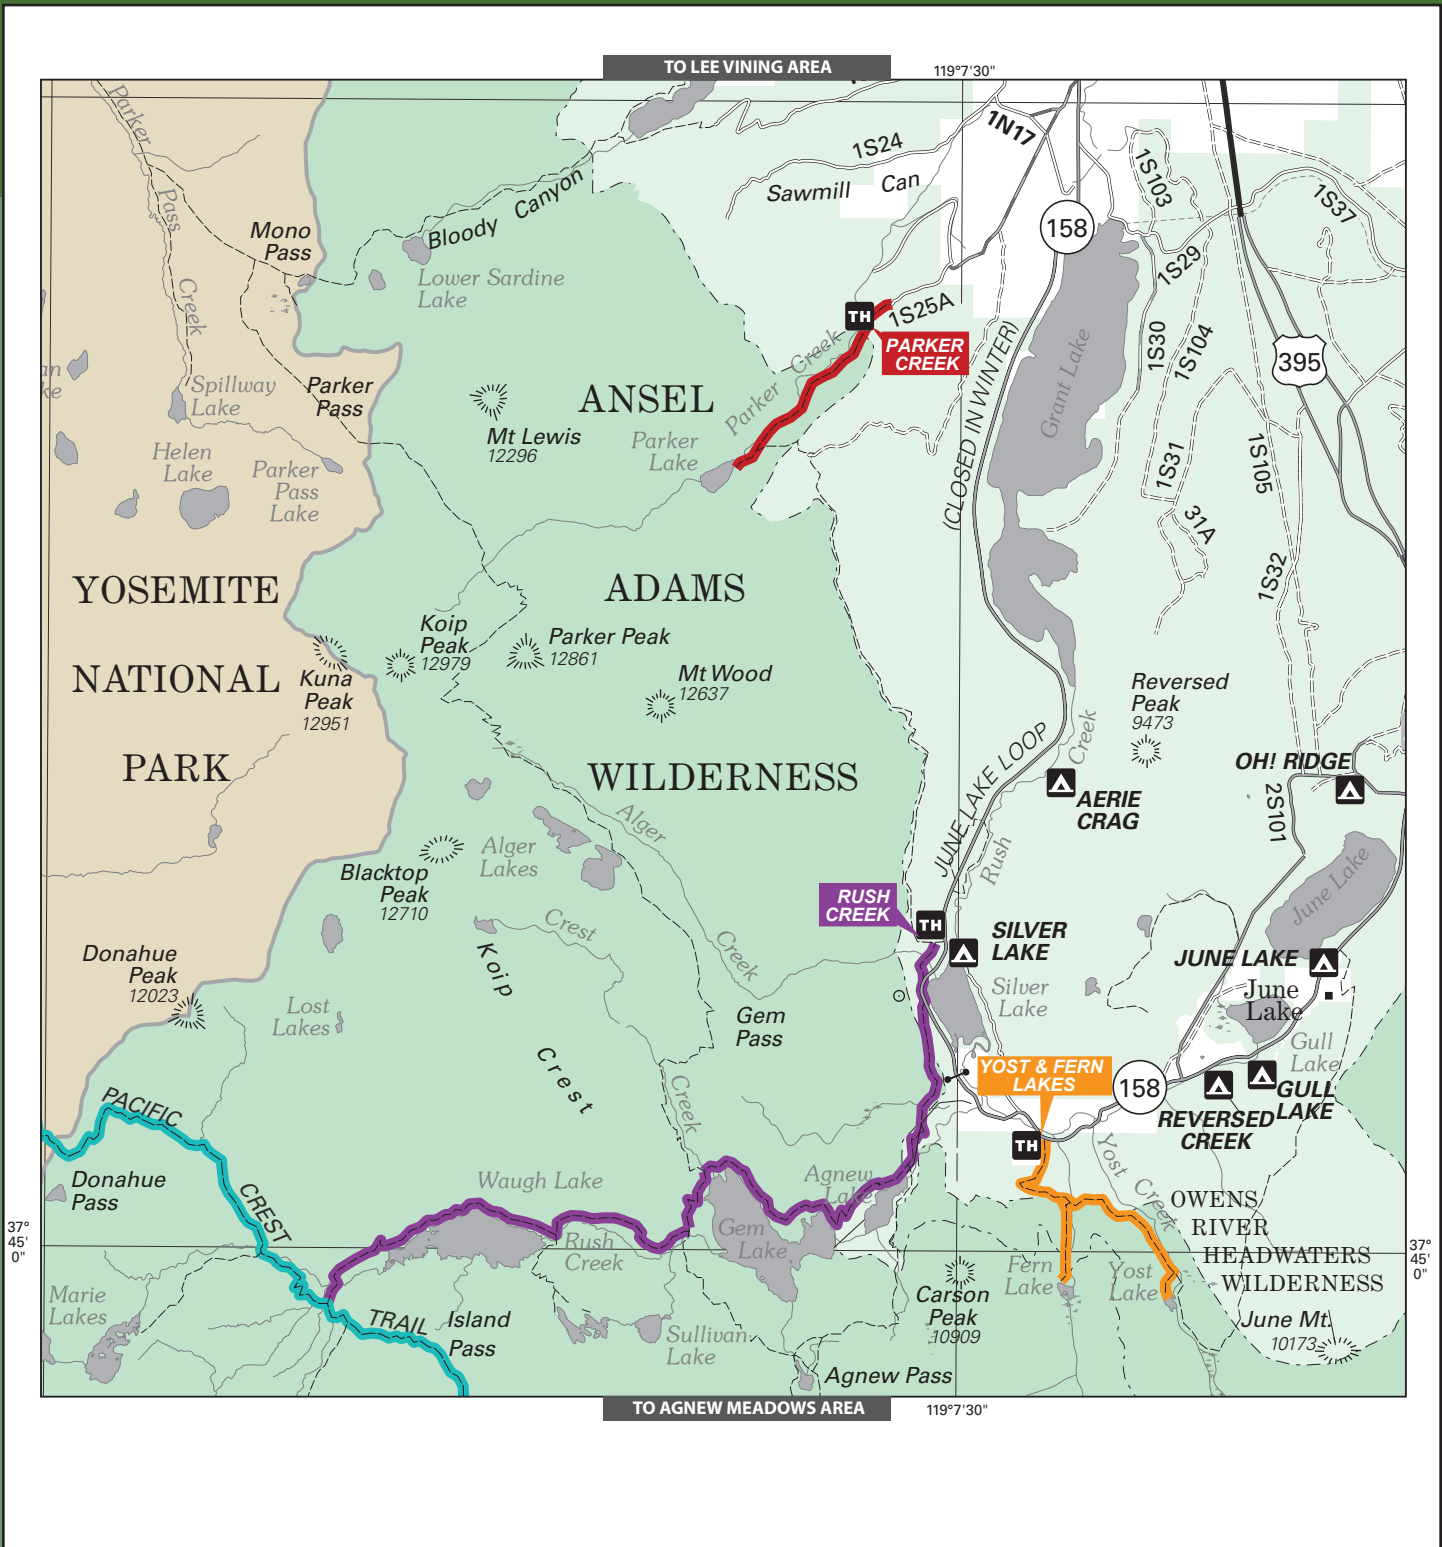

Inyo National Forest June Lakes Area Trails

	Trail Name & Route		Trailhead	
	Trail		Forest Service Campground	
	Road		Wilderness	
			Forest Service/Park Service Land	

To purchase more detailed Forest Service maps of the area, visit www.nationalforeststore.com