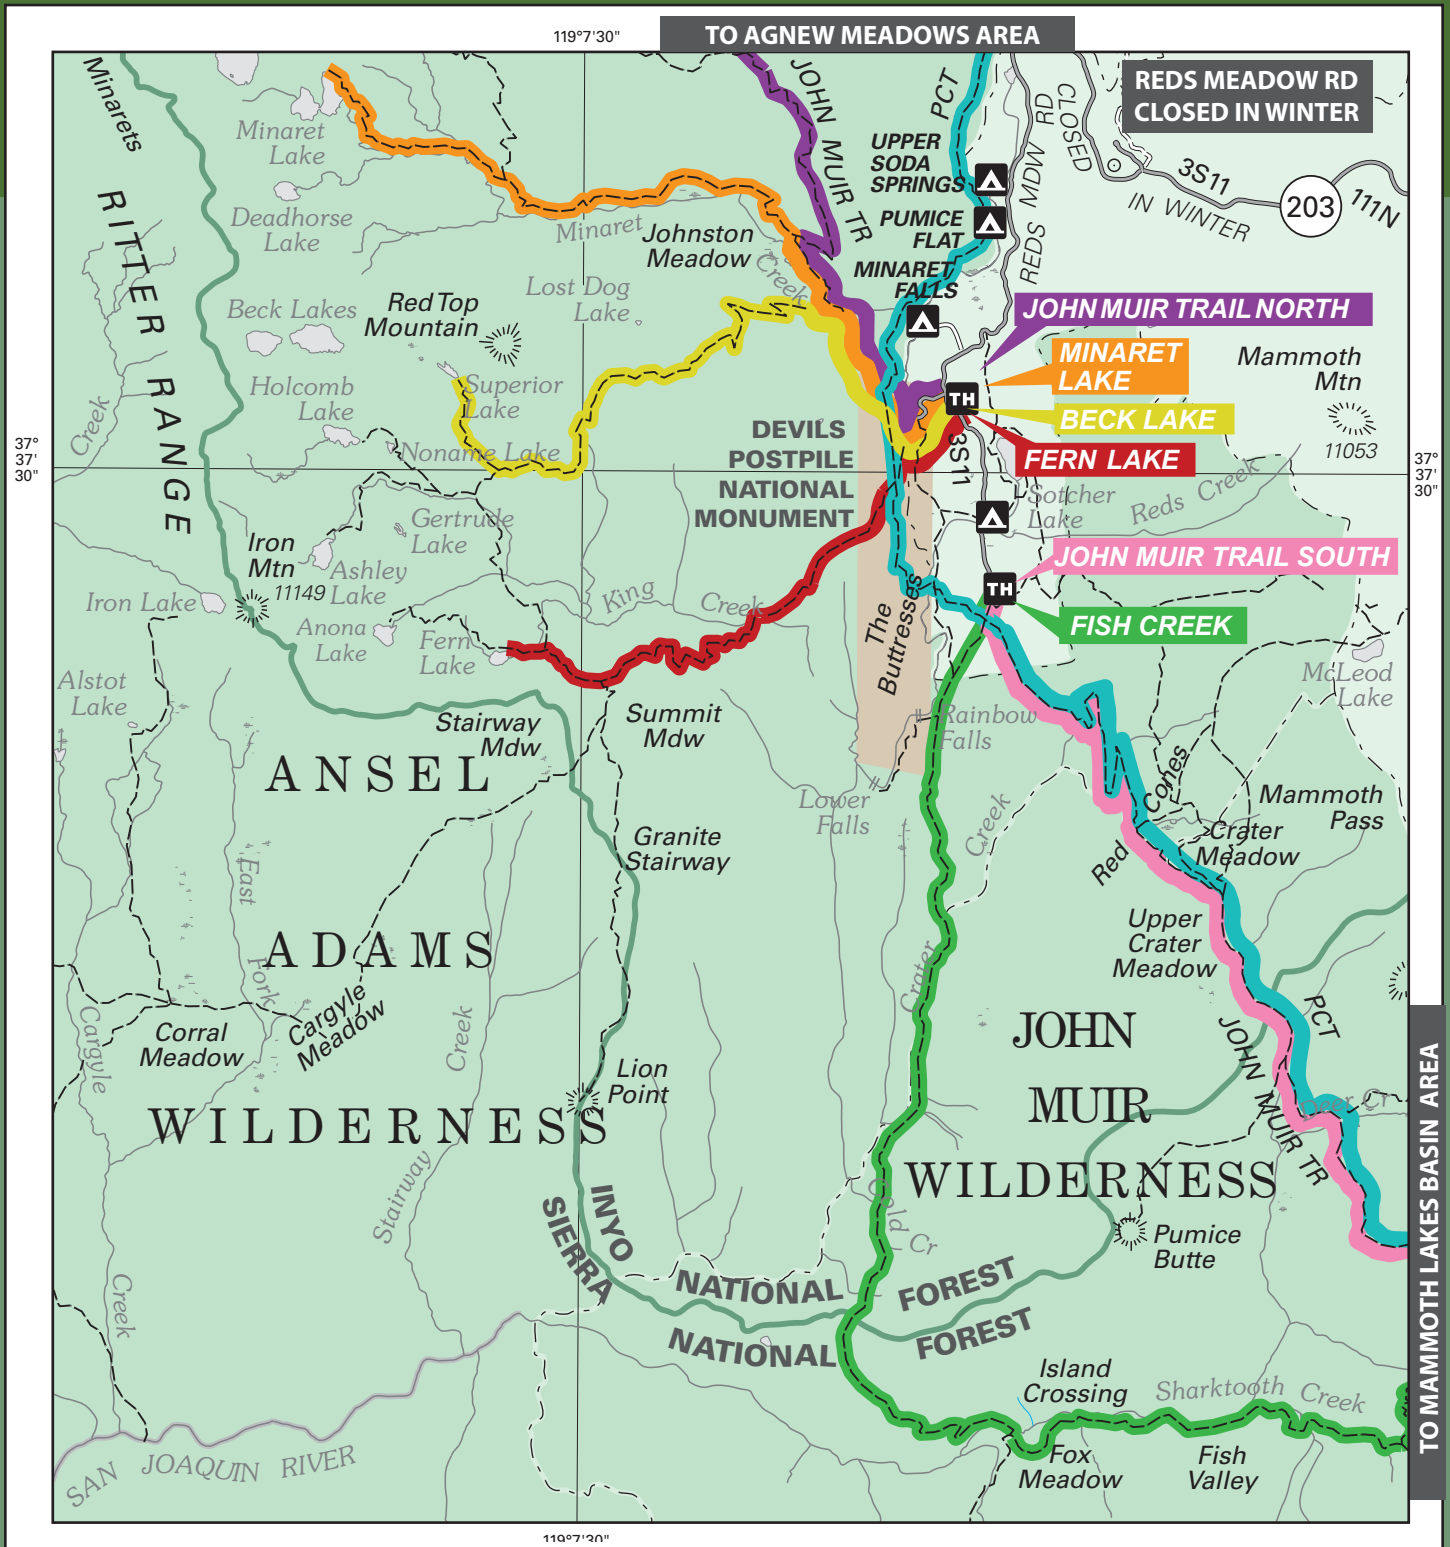

Inyo National Forest Devils Postpile Area Trails

	Trail Name & Route		Trailhead	
	Trail		Forest Service Campground	
	Road		Wilderness	
			Forest Service/Park Service Land	

To purchase more detailed Forest Service maps of the area, visit www.nationalforeststore.com