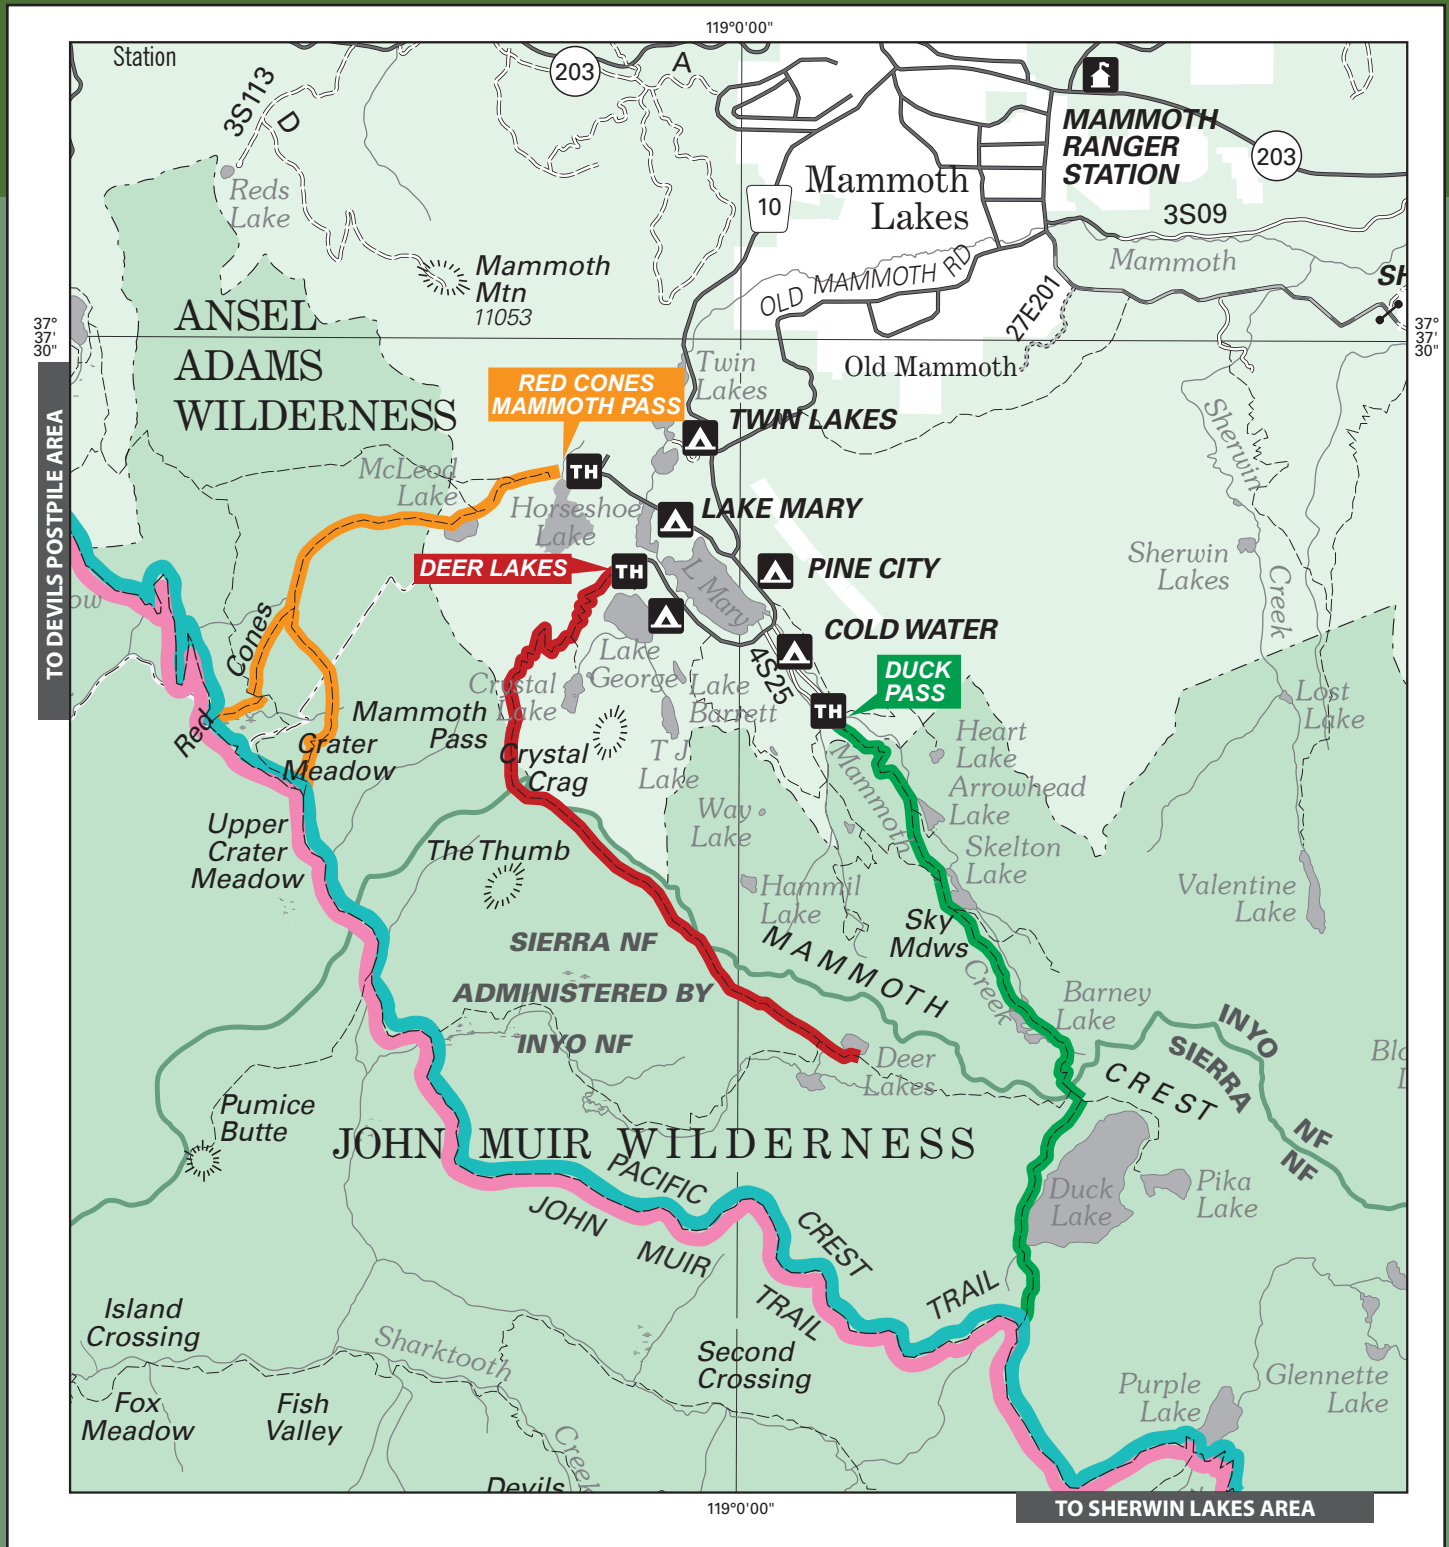

Inyo National Forest

Mammoth Lakes Basin Area Trails

	Trail Name & Route		Trailhead	
	Trail		Forest Service Campground	
	Road		Wilderness	
			Forest Service/Park Service Land	

To purchase more detailed Forest Service maps of the area, visit www.nationalforeststore.com