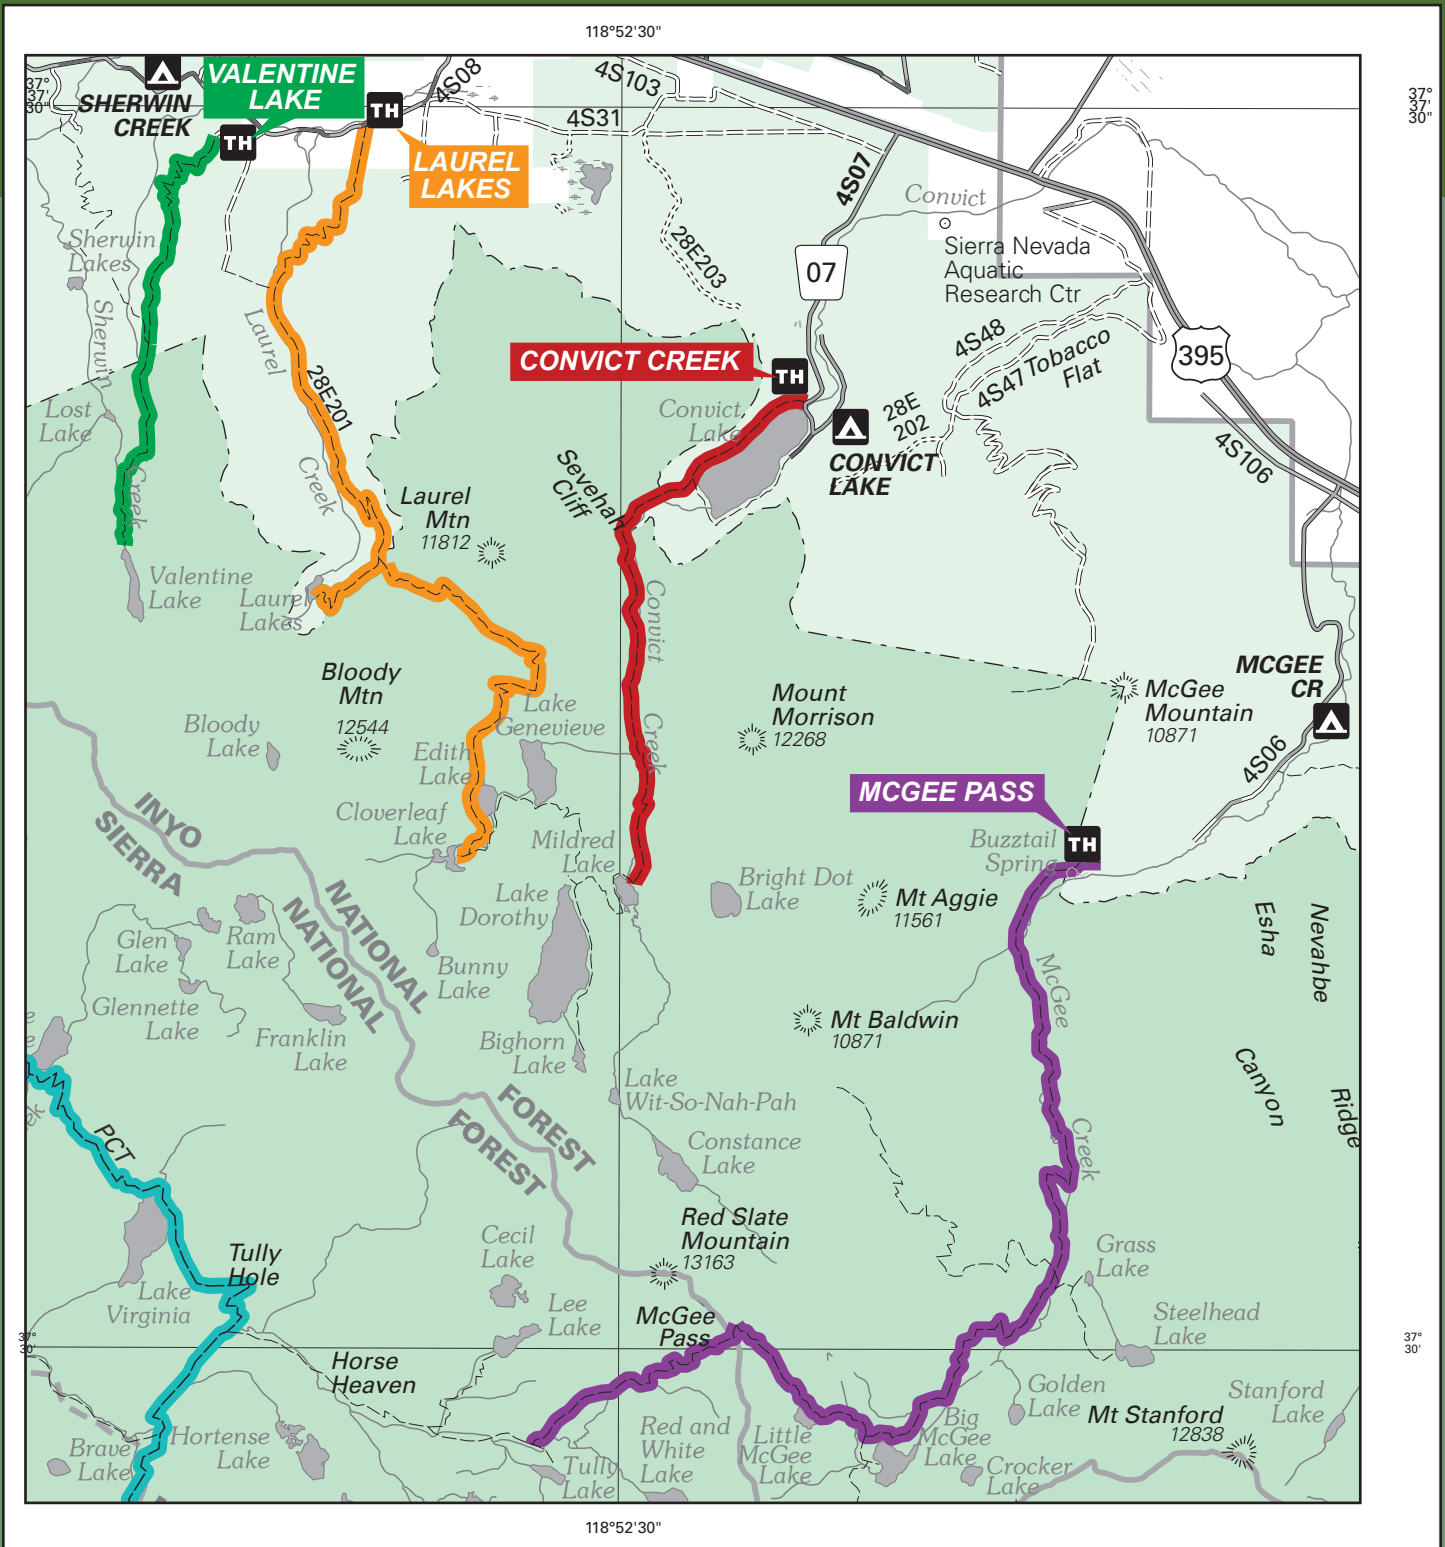

Inyo National Forest Sherwin Lakes Area Trails

	Trail Name & Route		Trailhead
	Trail		Forest Service Campground
	Road		Wilderness
			Forest Service/Park Service Land

To purchase more detailed Forest Service maps of the area, visit www.nationalforeststore.com