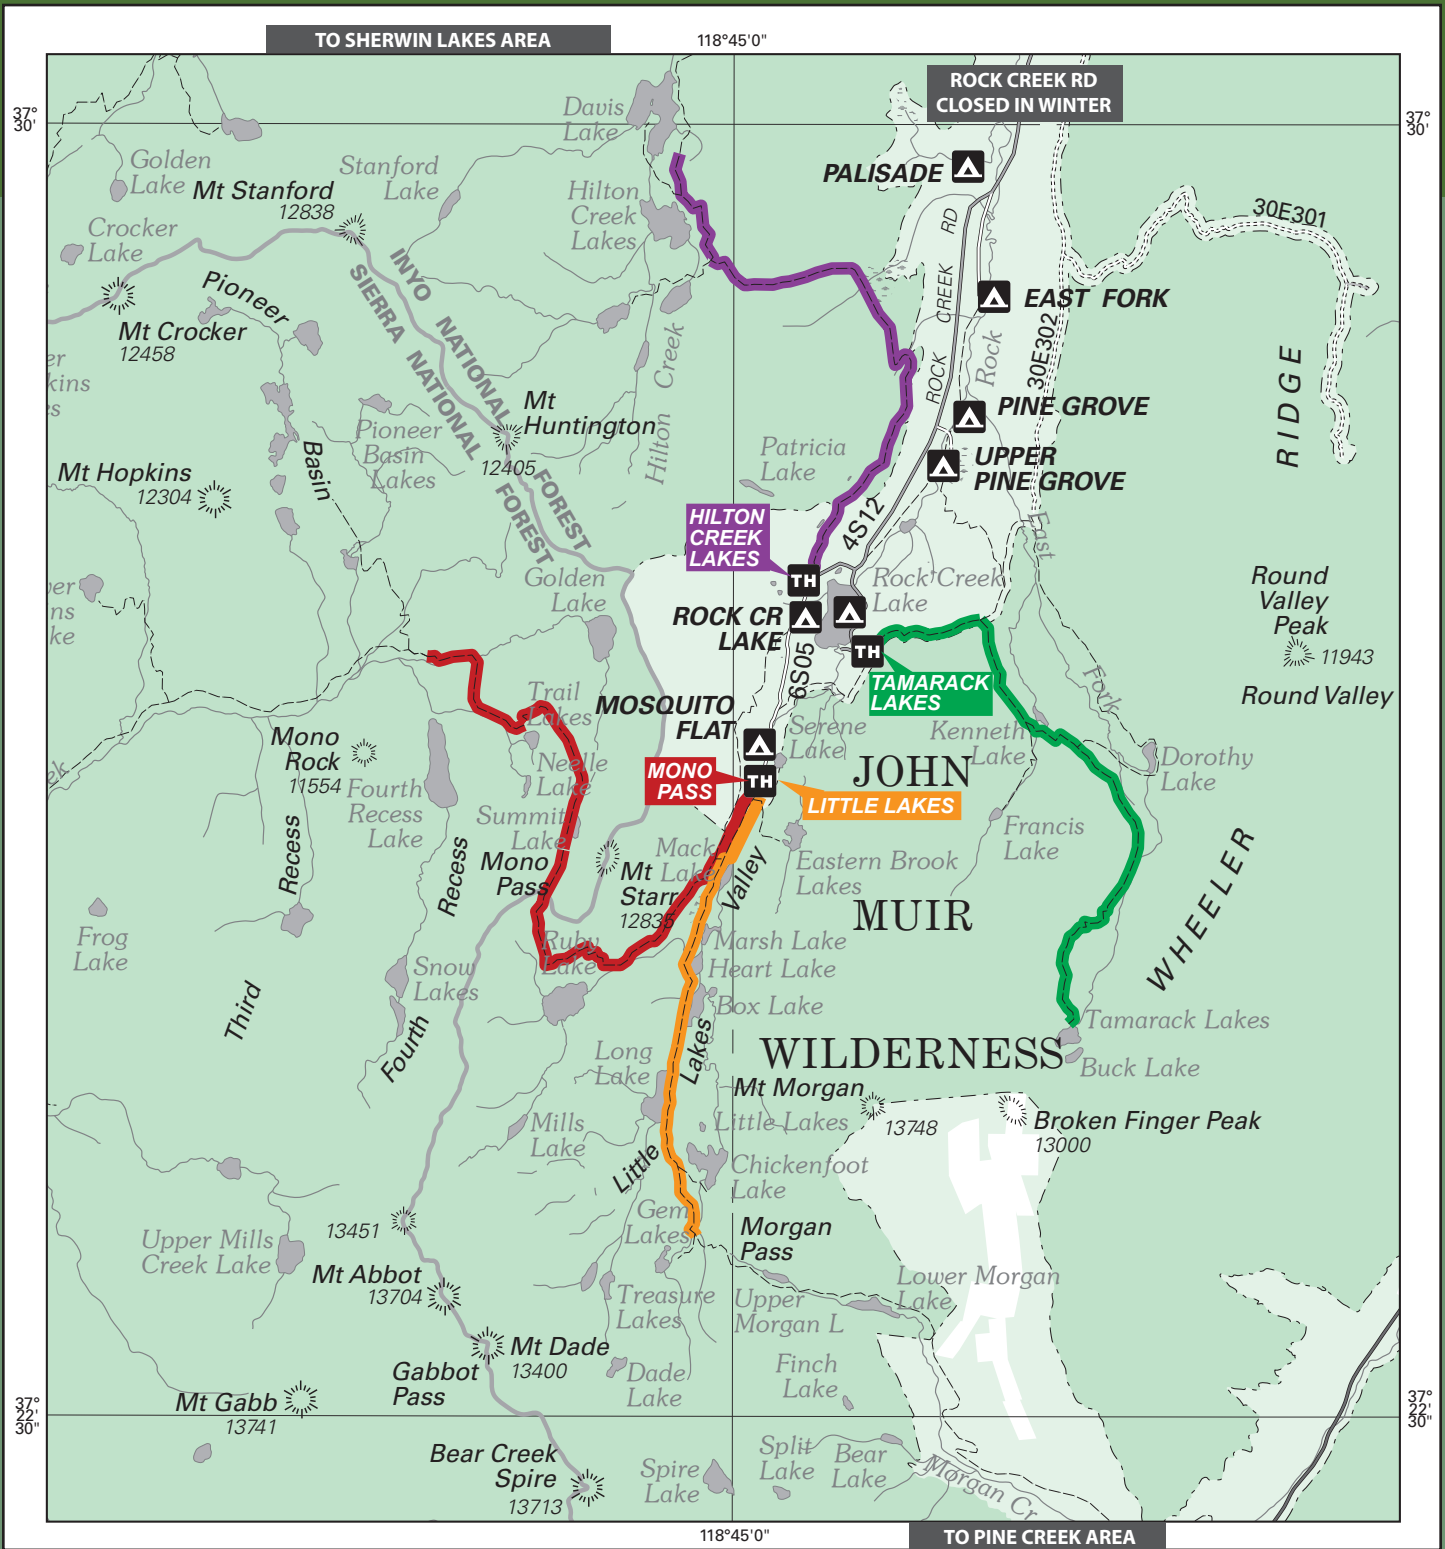

# Inyo National Forest

## Rock Creek Area Trails

	<b>FISH CREEK</b>	Trail Name & Route		Trailhead	
		Trail		Forest Service Campground	
		Road		Wilderness	
				Forest Service/Park Service Land	

To purchase more detailed Forest Service maps of the area, visit [www.nationalforeststore.com](http://www.nationalforeststore.com)