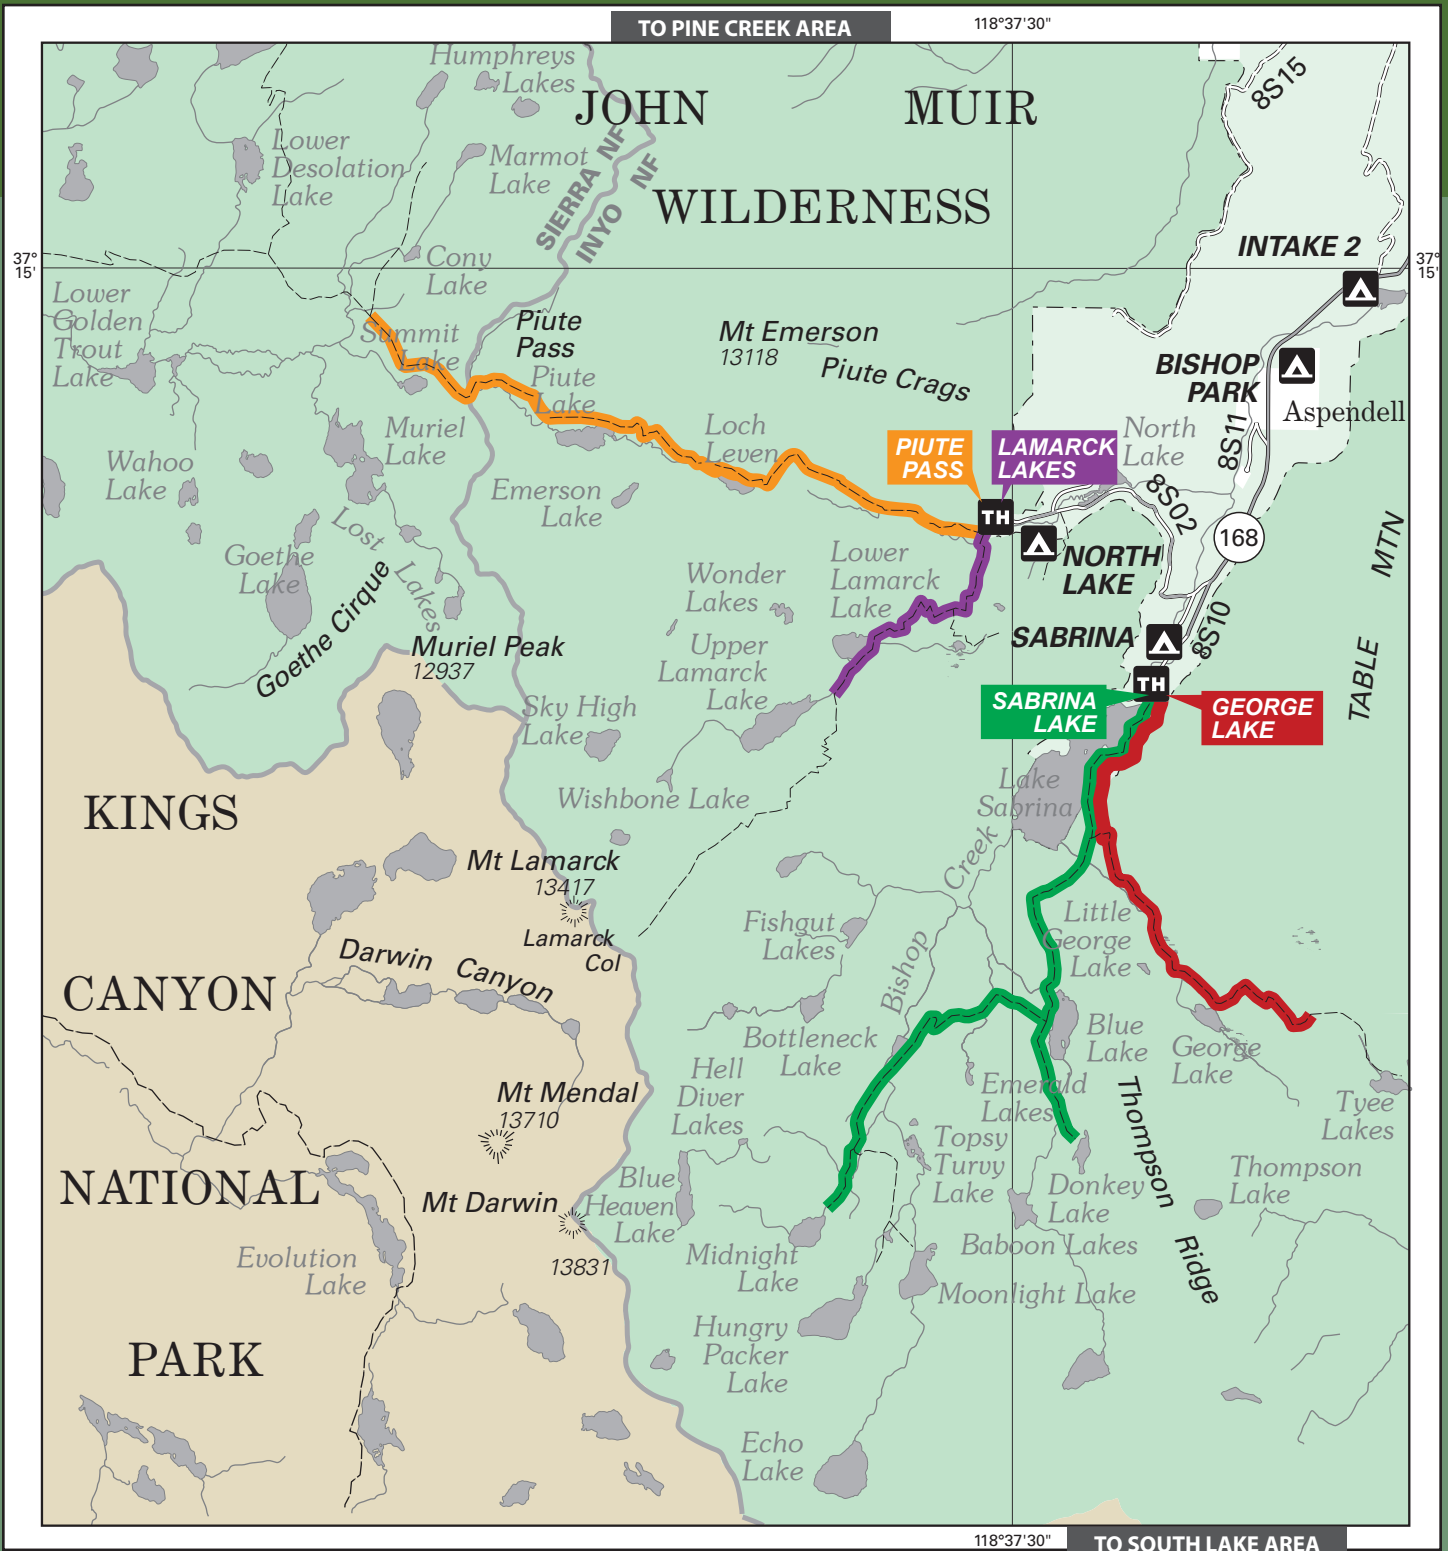

Inyo National Forest

Sabrina & North Lake Area Trails

	Trail Name & Route		Trailhead	
	Trail		Forest Service Campground	
	Road		Wilderness	
			Forest Service/Park Service Land	

To purchase more detailed Forest Service maps of the area, visit www.nationalforeststore.com