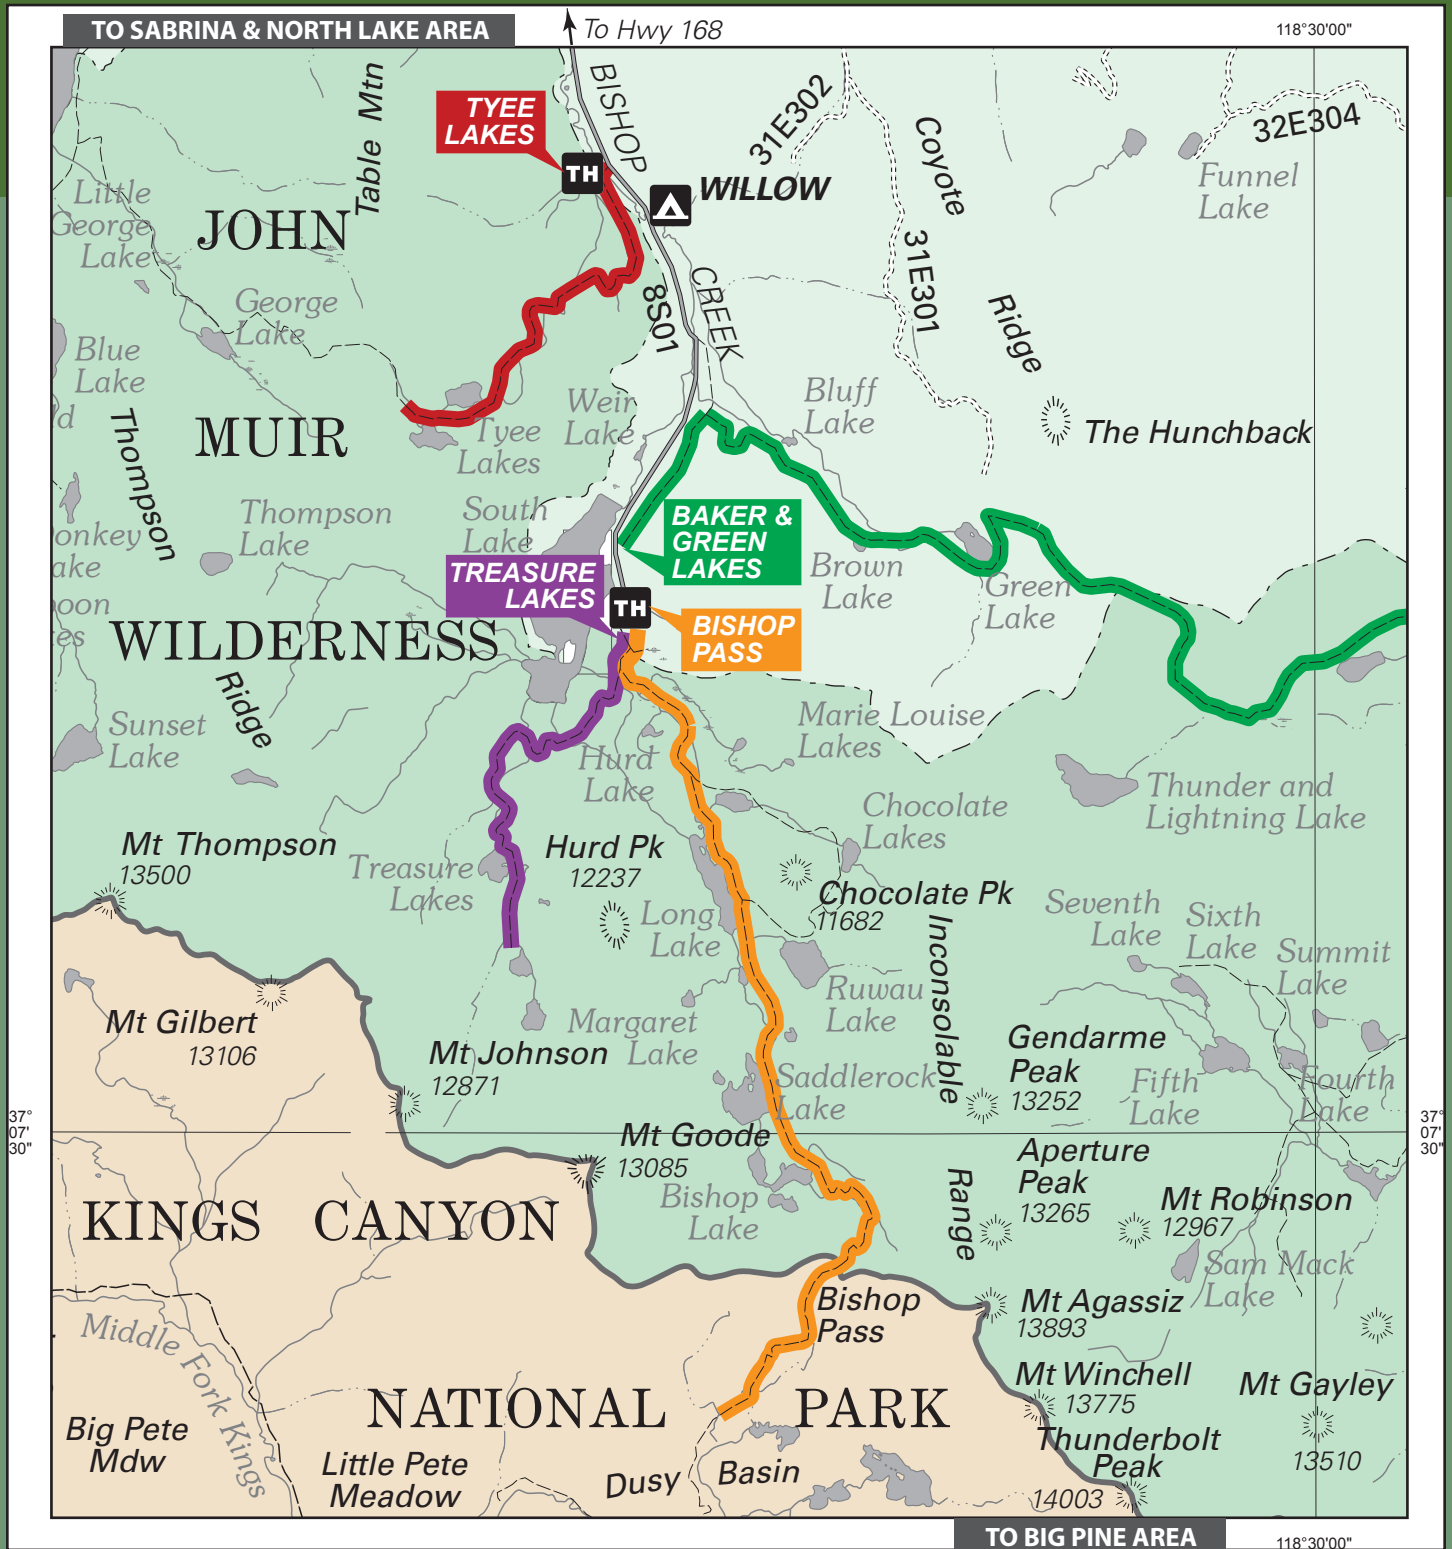

Inyo National Forest South Lake Area Trails

	FISH CREEK	Trail Name & Route		Trailhead	
		Trail		Forest Service Campground	
		Road		Wilderness	
				Forest Service/Park Service Land	

To purchase more detailed Forest Service maps of the area, visit www.nationalforeststore.com