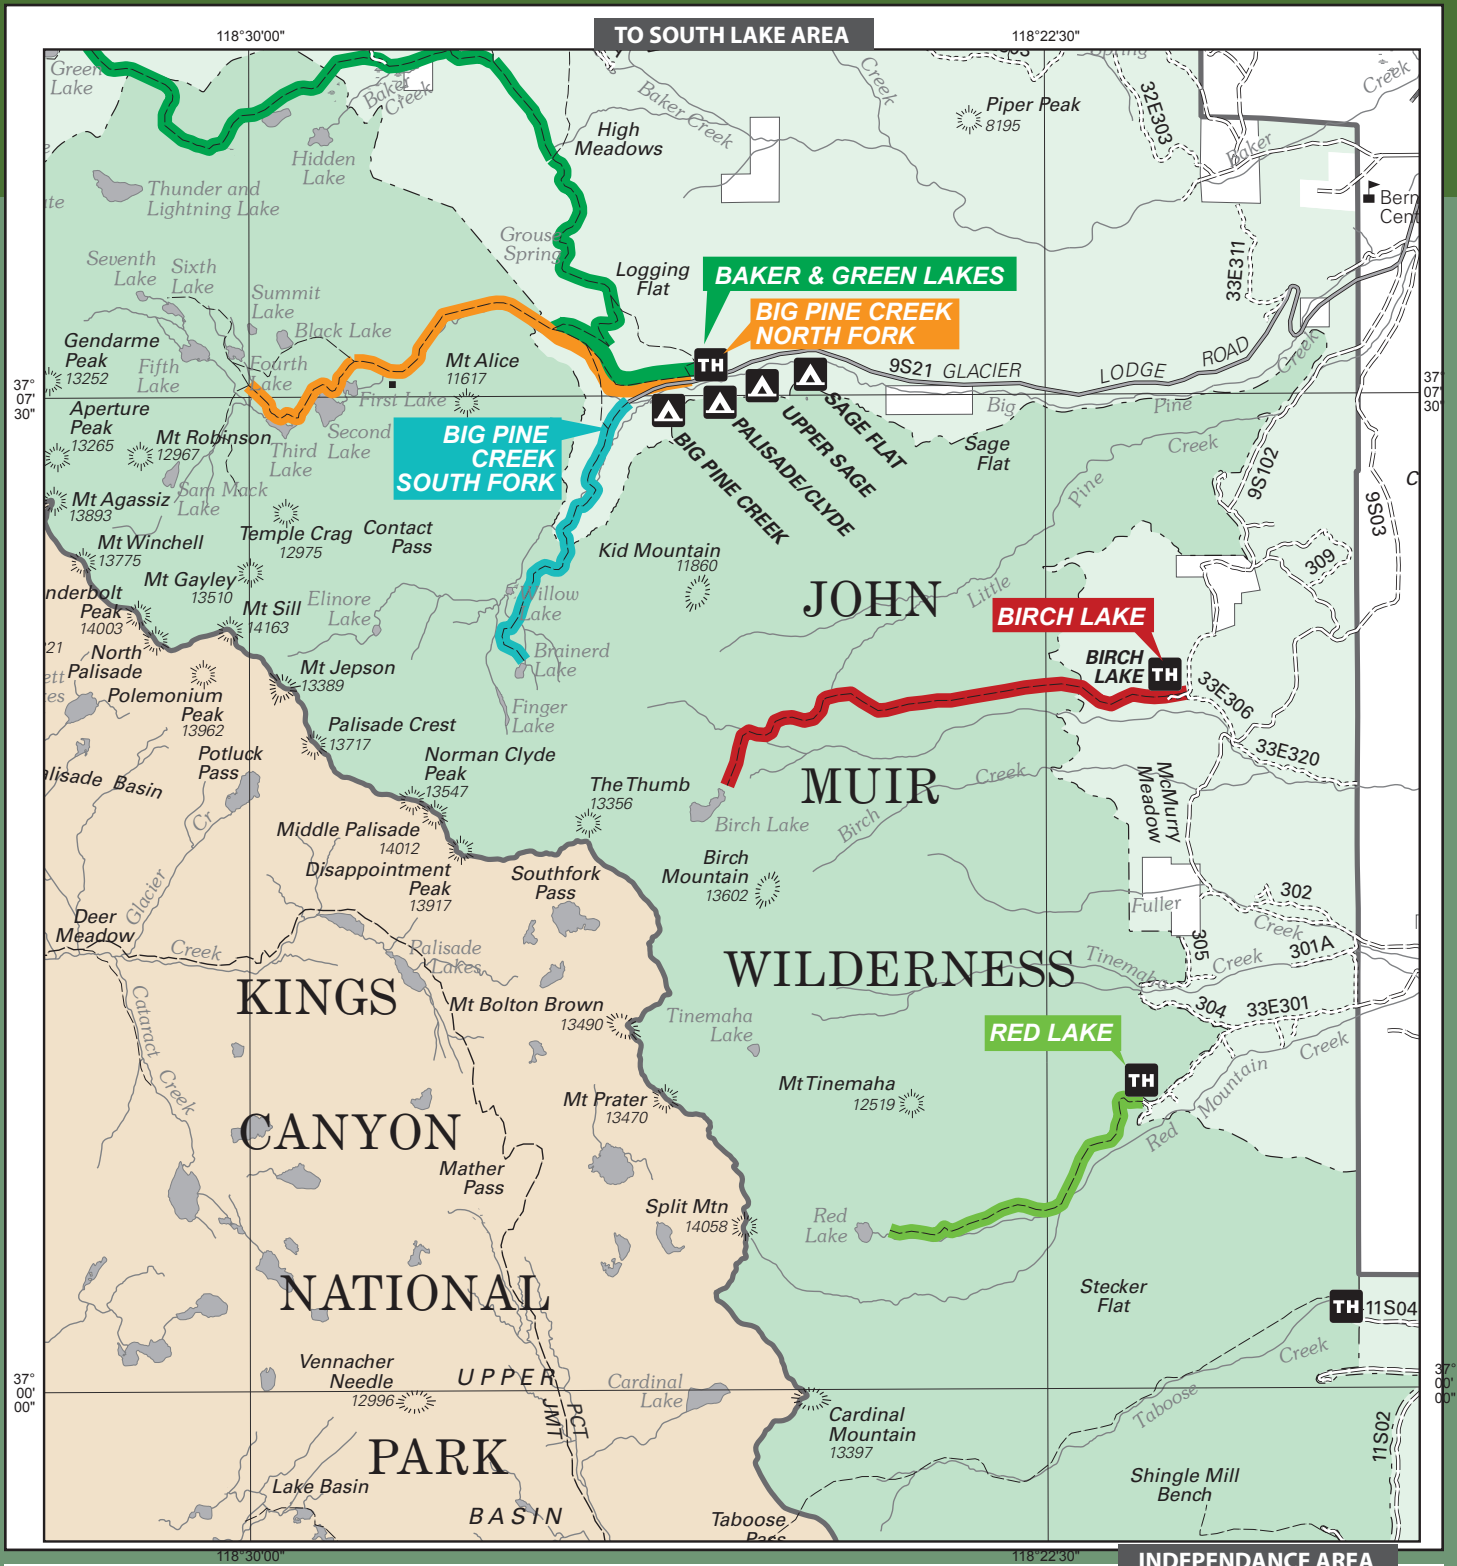

# Inyo National Forest Big Pine Area Trails

	Trail Name & Route		Trailhead
	Trail		Forest Service Campground
	Road		Wilderness
			Forest Service/Park Service Land

0 1 2 miles

To purchase more detailed Forest Service maps of the area, visit [www.nationalforeststore.com](http://www.nationalforeststore.com)