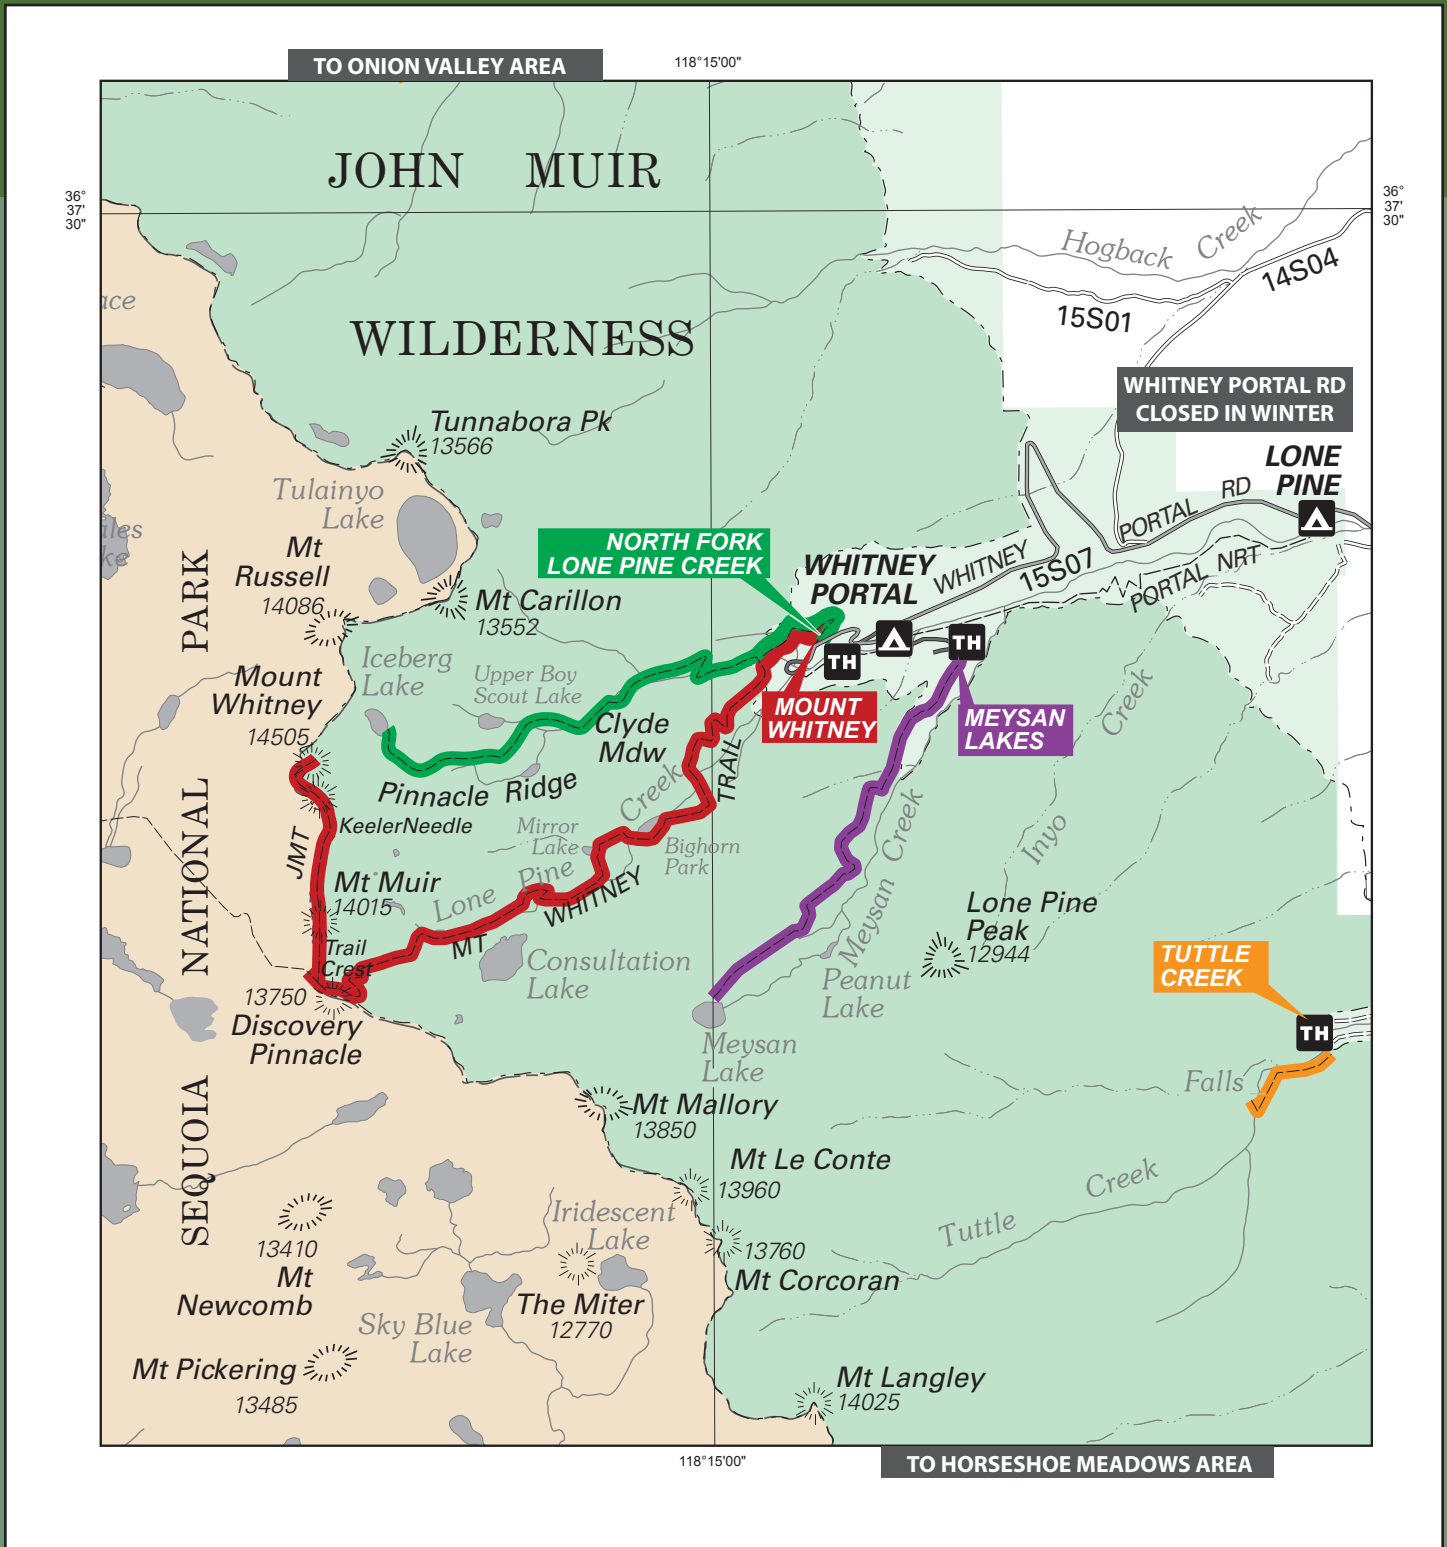

Inyo National Forest Mt. Whitney Area Trails

	Trail Name & Route		Trailhead	
	Trail		Forest Service Campground	
	Road		Wilderness	
			Forest Service/Park Service Land	

To purchase more detailed Forest Service maps of the area, visit www.nationalforeststore.com