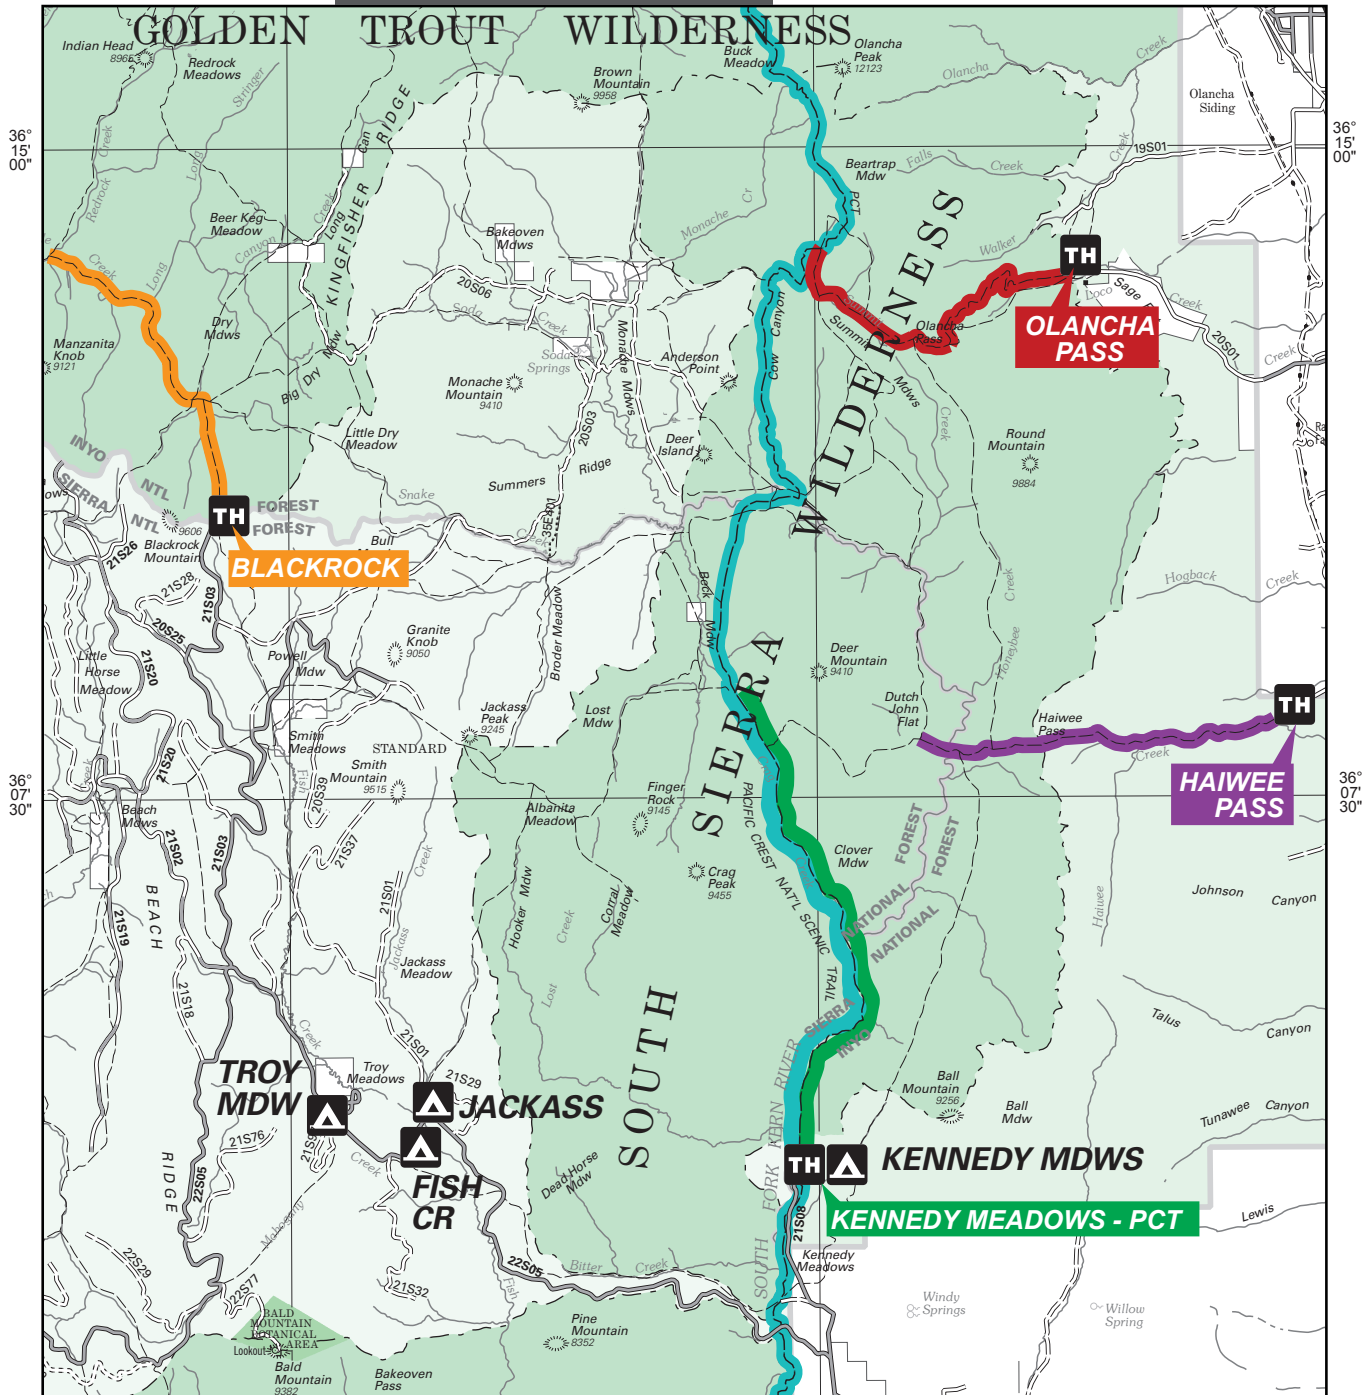

Inyo National Forest South Sierra Area Trails

118°15'00" TO HORSESHOE MEADOWS AREA 118°07'30"

	Trail Name & Route		Trailhead	
	Trail		Forest Service Campground	
	Road		Wilderness	
			Forest Service/Park Service Land	

To purchase more detailed Forest Service maps of the area, visit www.nationalforeststore.com