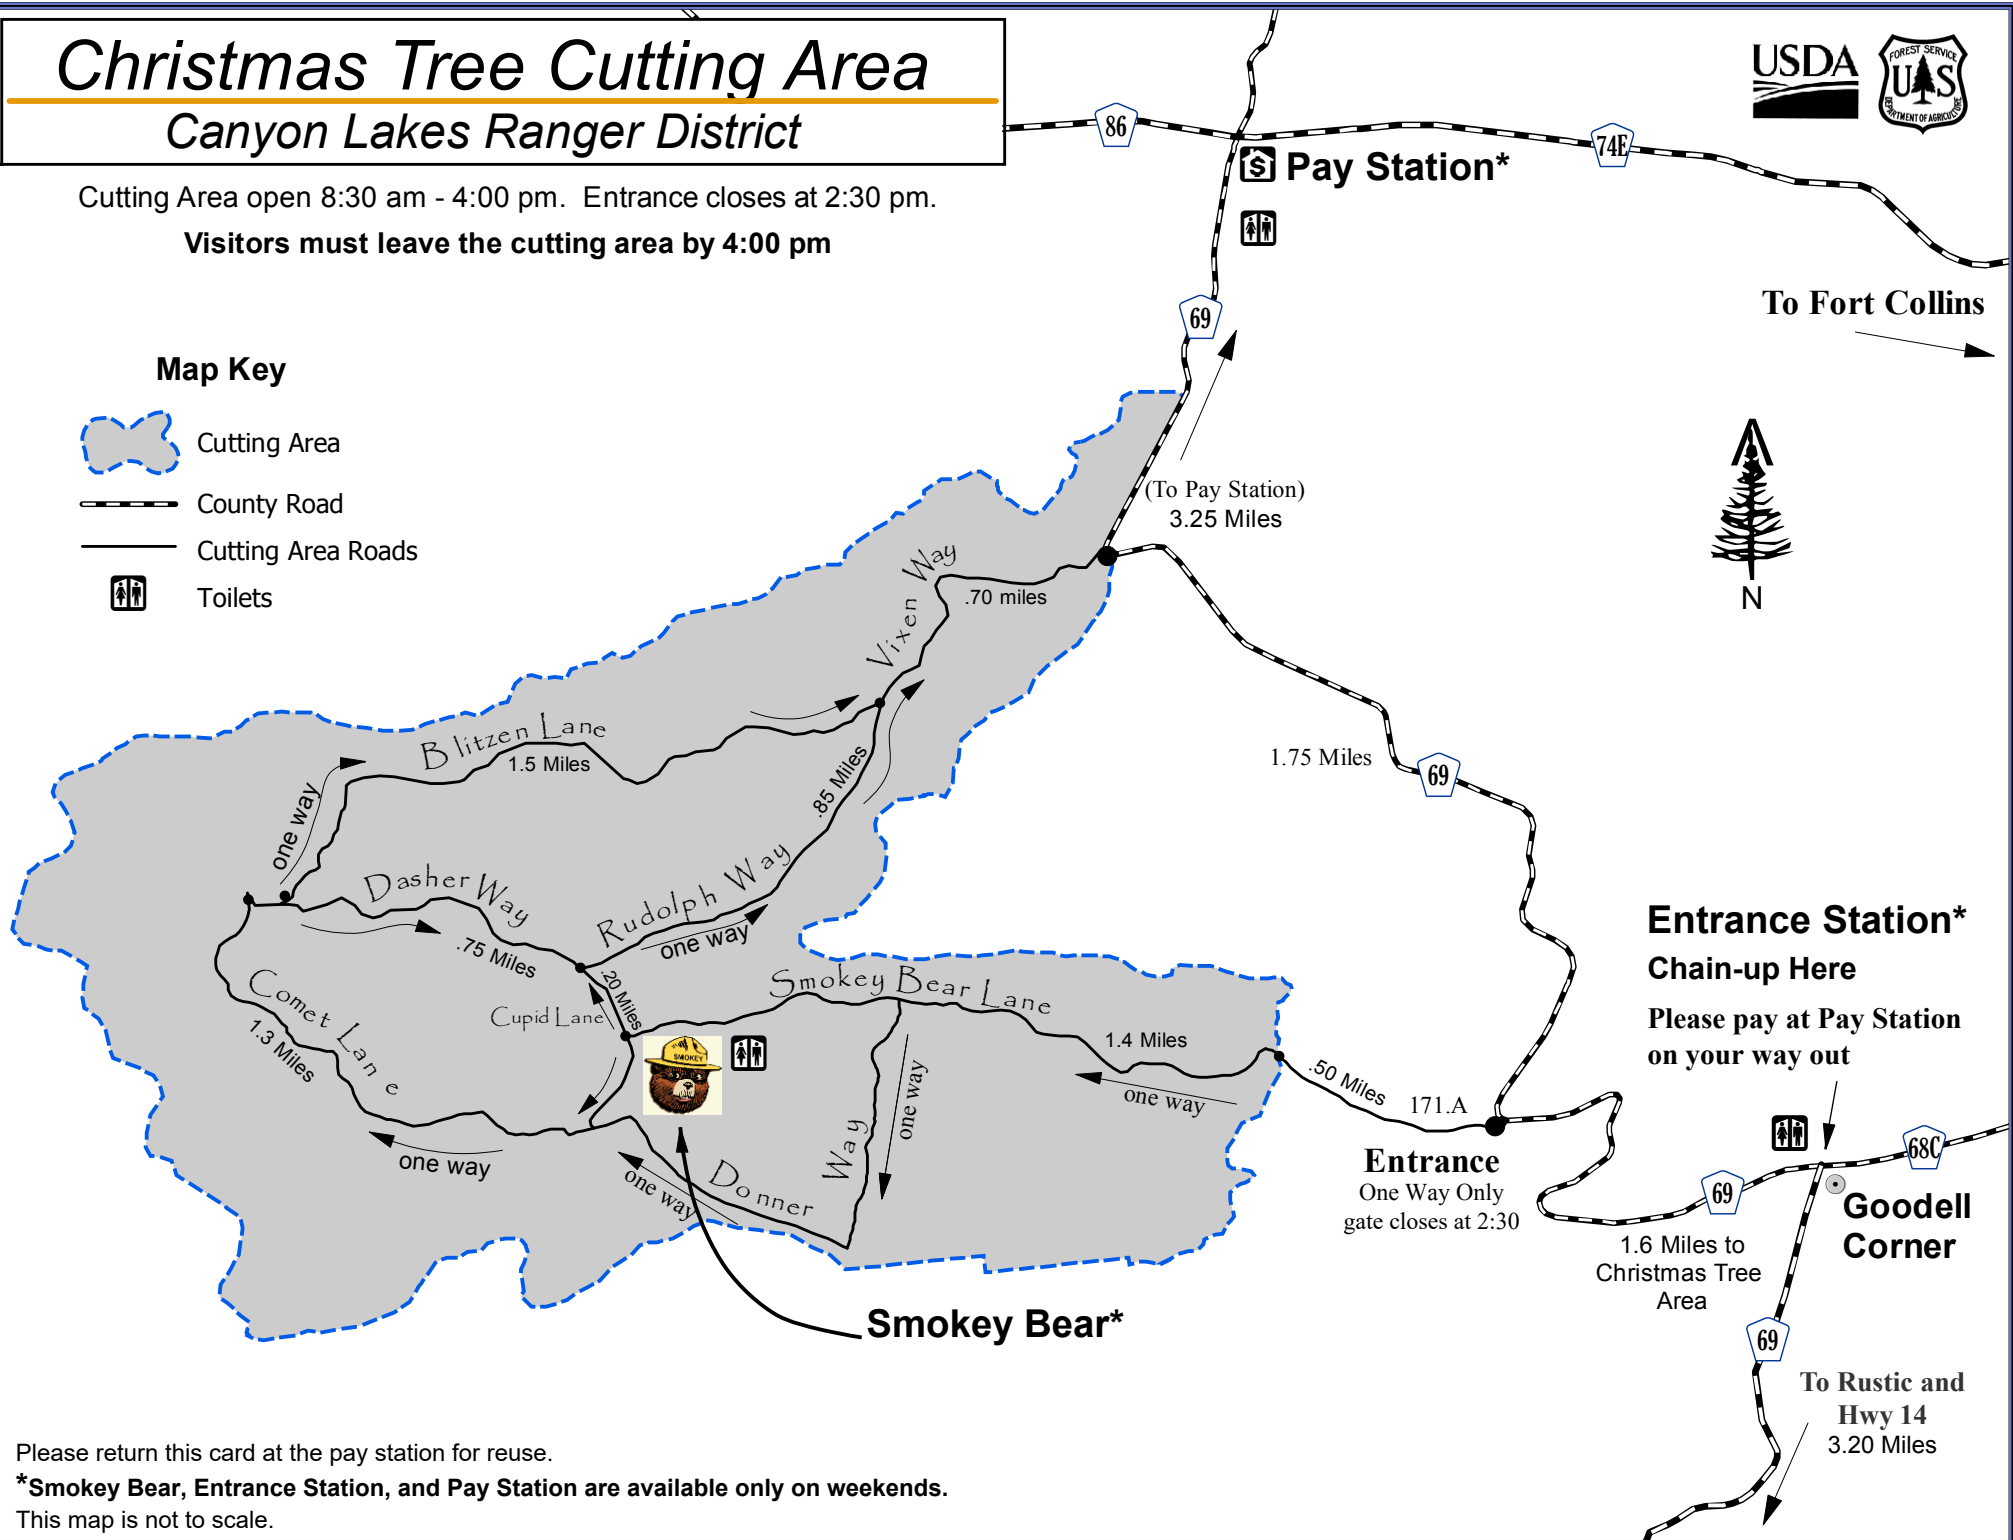

Christmas Tree Cutting Area

Canyon Lakes Ranger District

Cutting Area open 8:30 am - 4:00 pm. Entrance closes at 2:30 pm.
Visitors must leave the cutting area by 4:00 pm

Map Key

- Cutting Area
- County Road
- Cutting Area Roads
- Toilets

Please return this card at the pay station for reuse.

***Smokey Bear, Entrance Station, and Pay Station are available only on weekends.**

This map is not to scale.