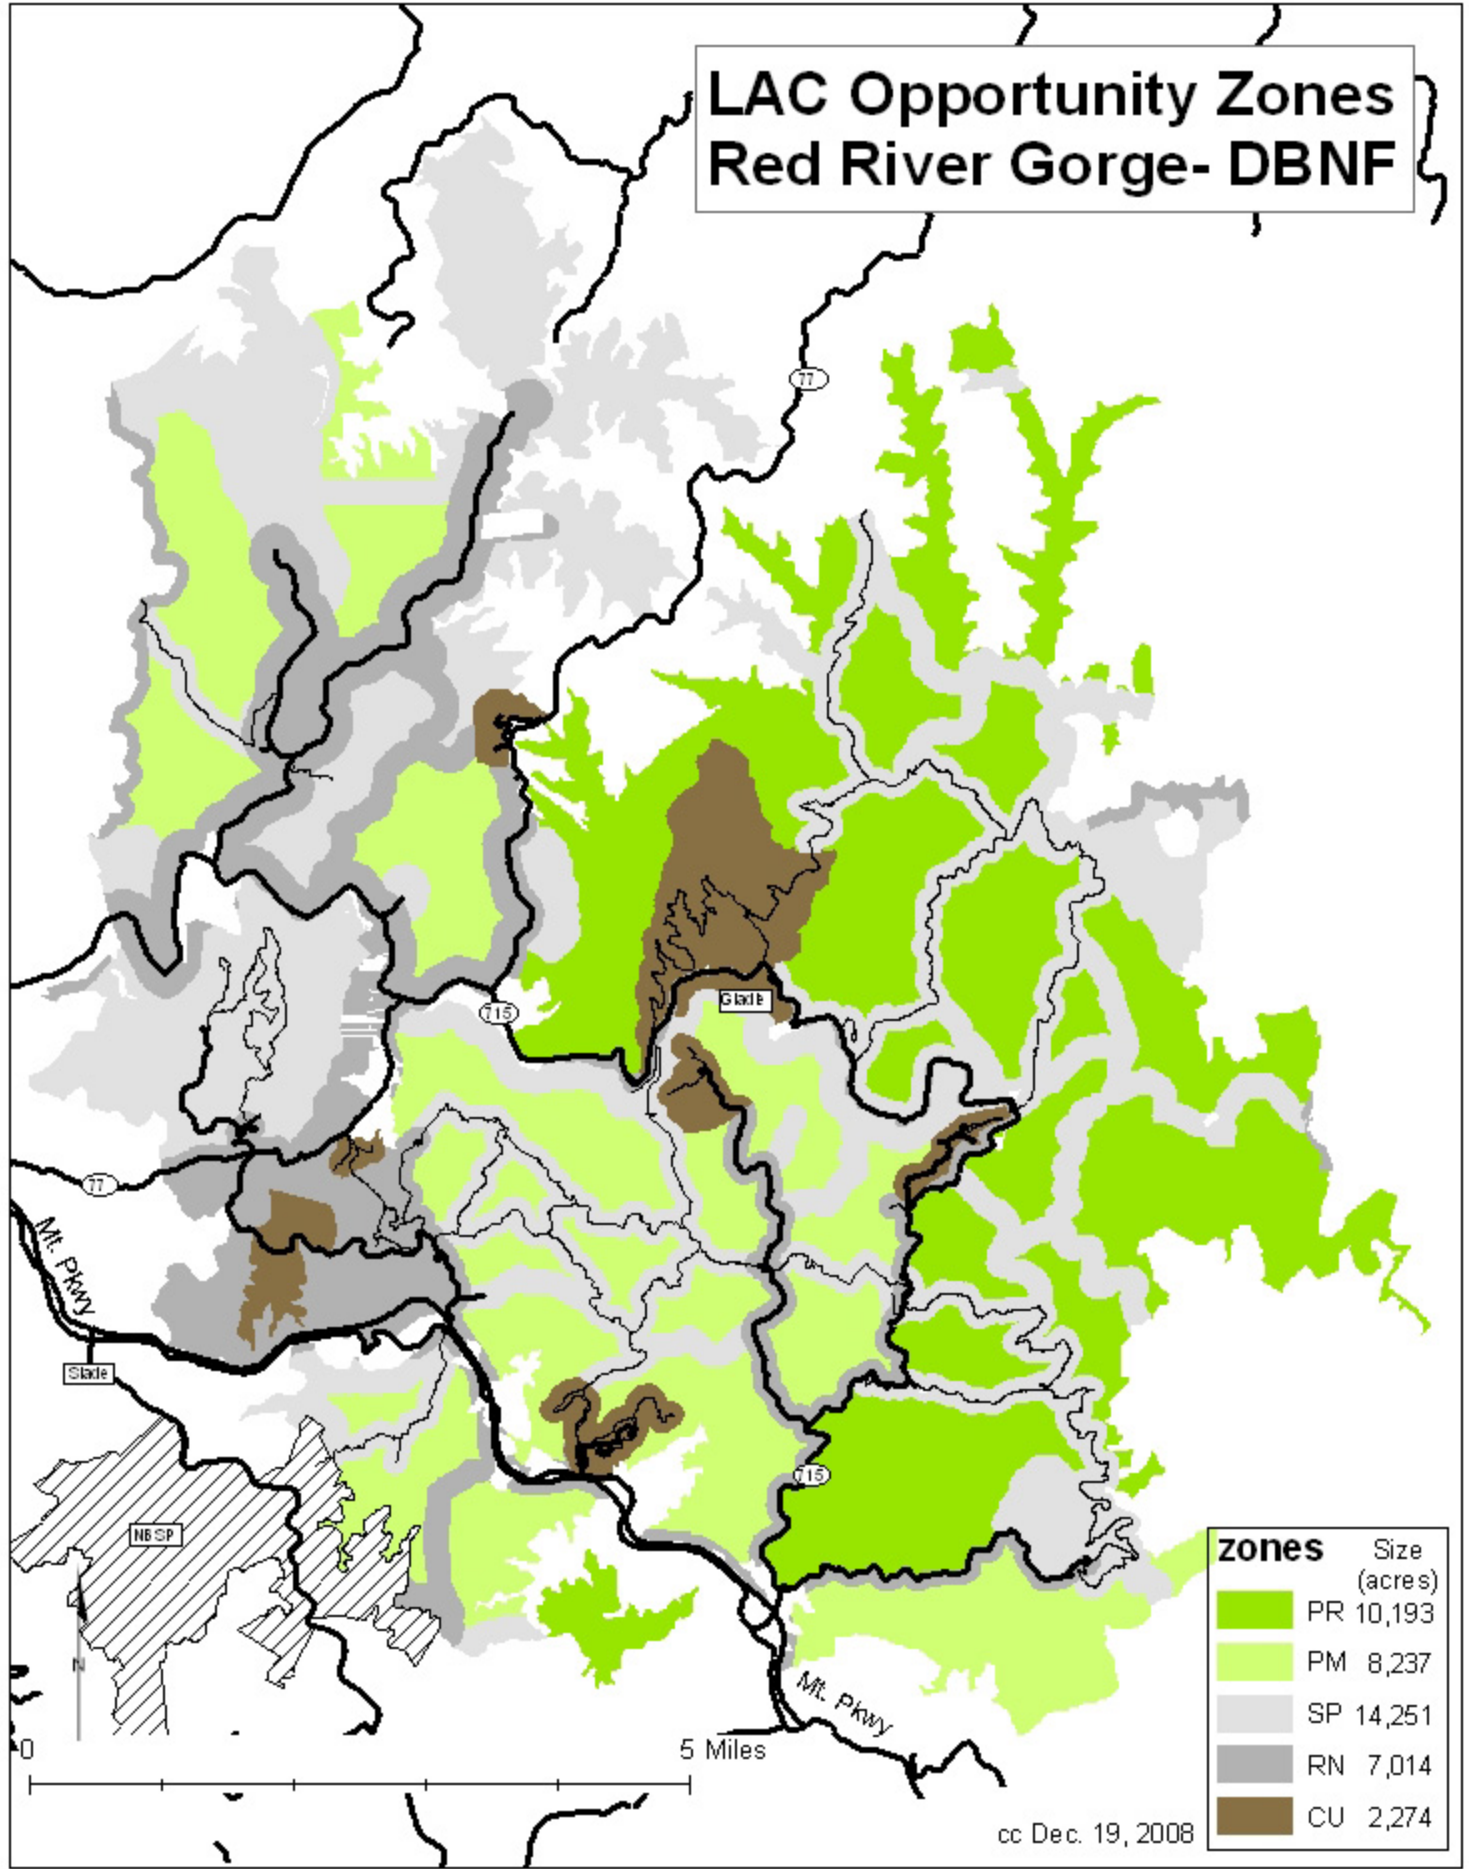

LAC Opportunity Zones Red River Gorge- DBNF

zones	Size (acres)
PR	10,193
PM	8,237
SP	14,251
RN	7,014
CU	2,274