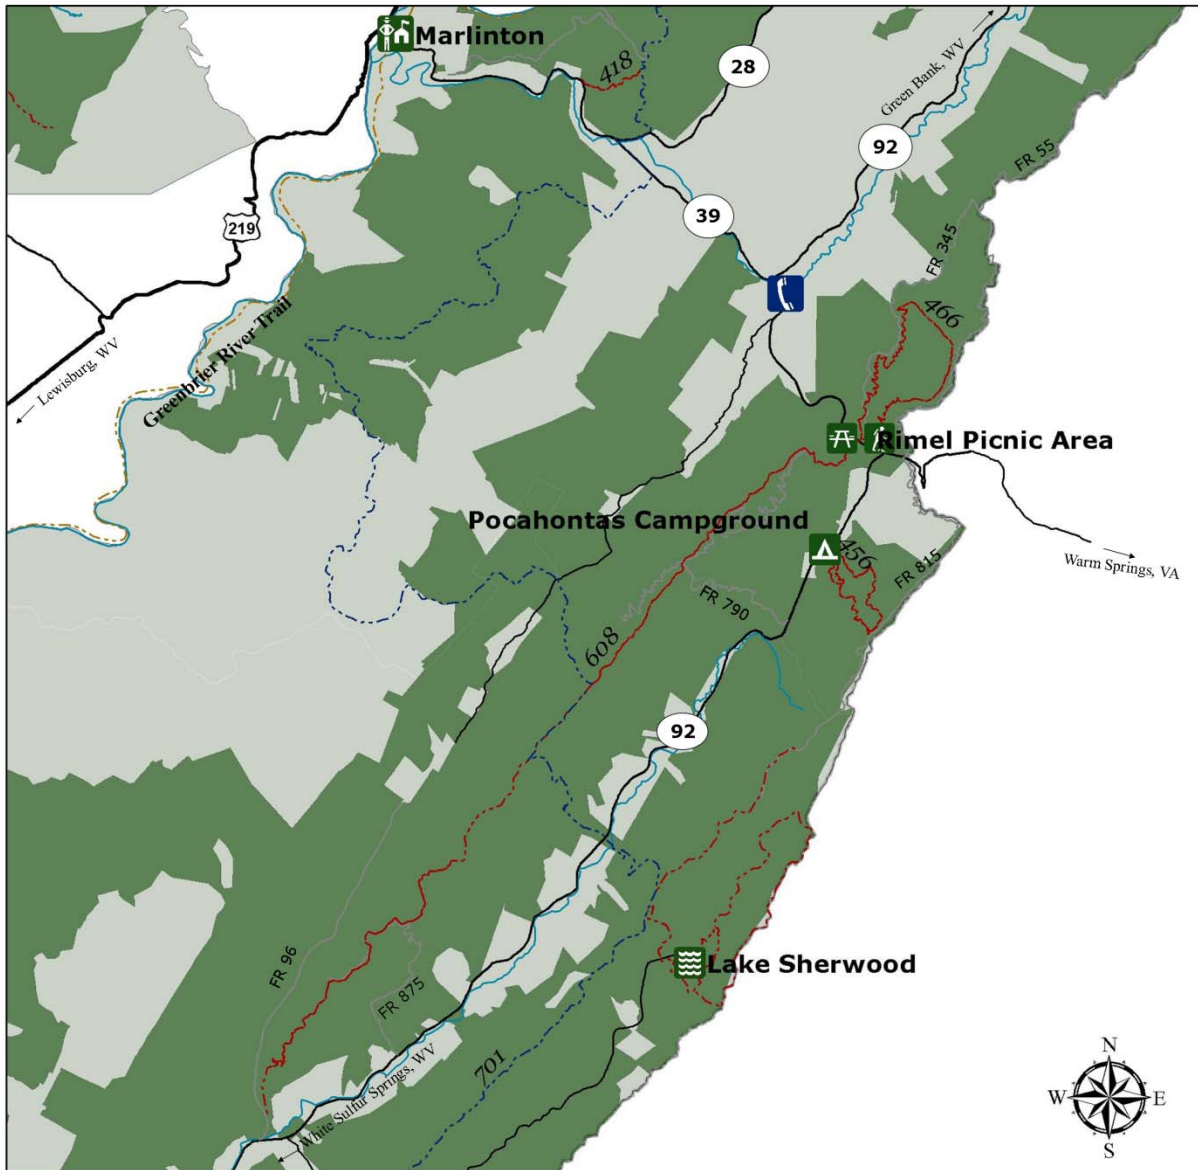

# Rimel Area Trails

0 2 4 8 12 Miles

- - - Trail
- - - Allegheny Trail #701
- - - Greenbrier River Trail
- U.S. Highway
- County Road
- Forest Road (FR)
- Stream

-  Marlinton Ranger District Office
-  Minnehaha Springs (Phone)
- Ownership**
- Private
- Monongahela Nat'l Forest
- West Virginia State Boundary