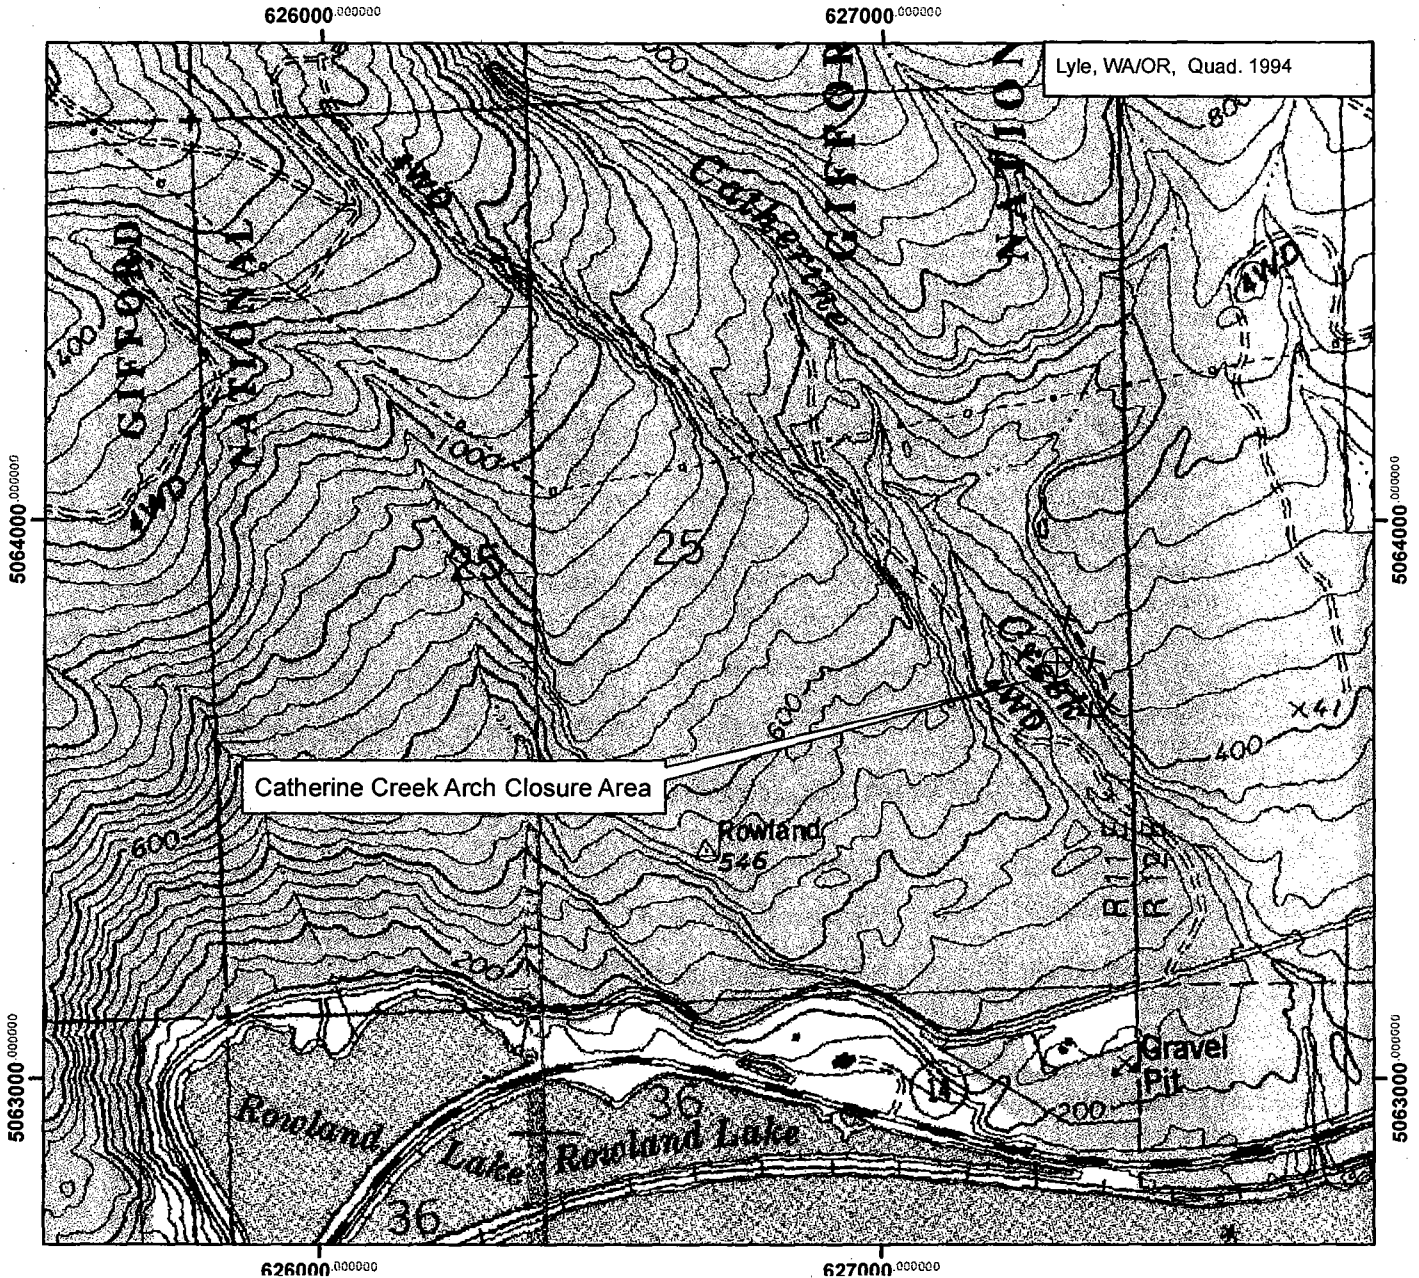

This product is reproduced from geospatial information prepared by the U.S. Department of Agriculture, Forest Service. The Forest Service can not assure the reliability or suitability of this information for a particular purpose. Original data elements were compiled from various sources. Spatial information may not meet National Map Accuracy Standards. This information may be updated, corrected, or otherwise modified without notification.

Township 2 North, Range 11 East, Section 25  
Latitude and Longitude location: 121.21.51.11W and 45.42.56.00N

**Legend**

- ⊕ Arch
- X-X Fence

# CATHERINE CREEK ARCH AREA CLOSURE MAP