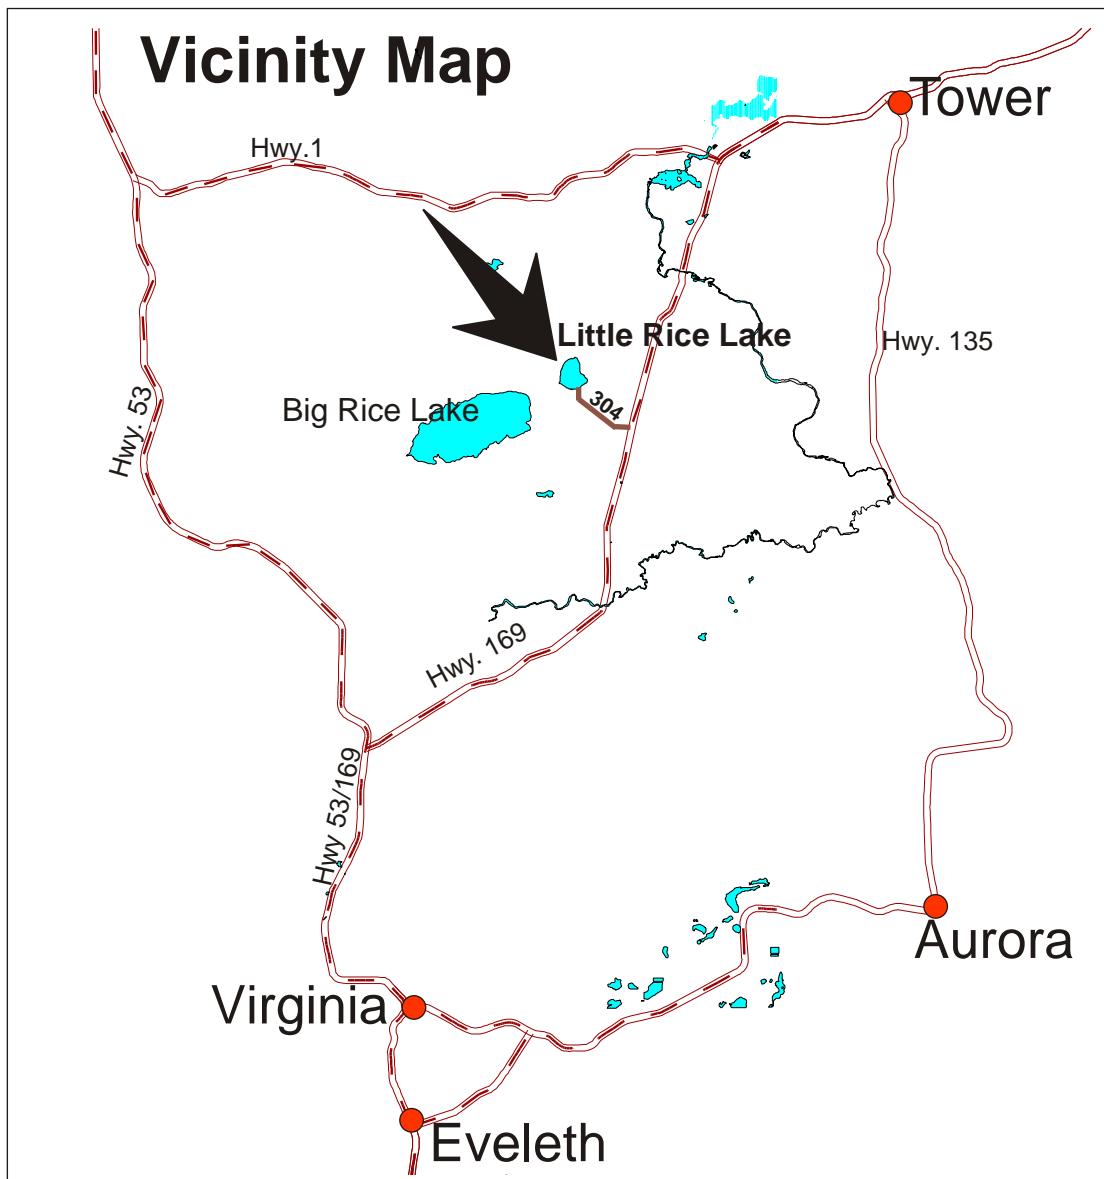

Little Rice Lake

SUPERIOR NATIONAL FOREST

LAURENTIAN RANGER DISTRICT

AURORA , MINNESOTA

Location

About 14 miles northeast of Virginia.

Directions: From Virginia, take Hwy. 53/169 north for 4 miles. Continue on Hwy 169 for 11.6 miles to County Road 304. Turn west, drive for 2 miles to the lake.

Features

-  Wild rice gathering, waterfowl hunting
-  Wildlife viewing boardwalk
-  DNR Waterfowl Management Area
-  Floating Bog

Little Rice Lake - Superior National Forest

For More Information:

Laurentian Ranger District
318 Forestry Road
Aurora, MN 55705
218-229-8800
email: laurentian@fs.fed.us