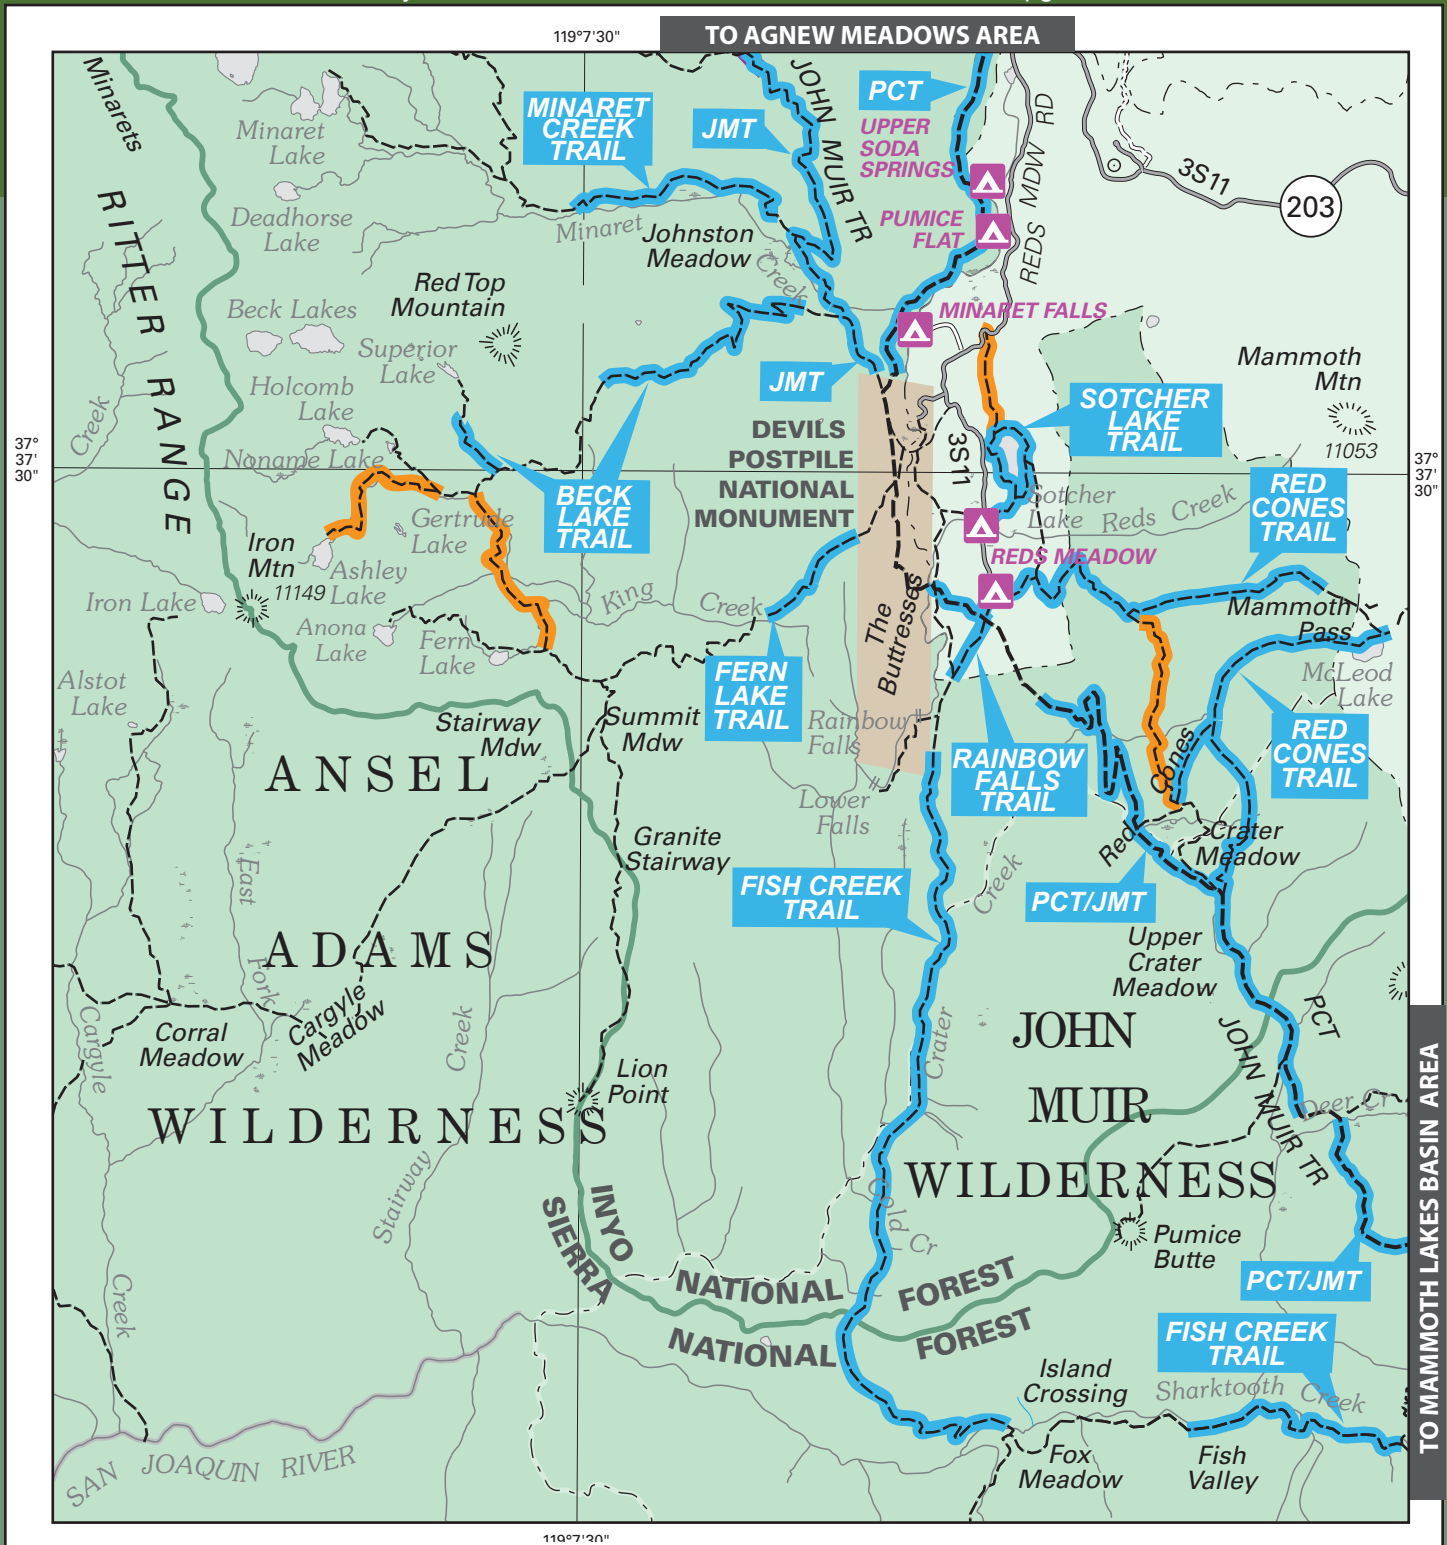

Devils Postpile Area

Please contact the Inyo National Forest for the most current trail and campground conditions

TRAIL NAME

Obstructed Trail Segment and Trail Name

Cleared Trail Segment

Campground within Nov 30, 2011 Wind Event Area

Other Forest Service Campground/Trailhead

--- Trail

		Road

0 1 mile

Wilderness

Forest Service/Park Service Land