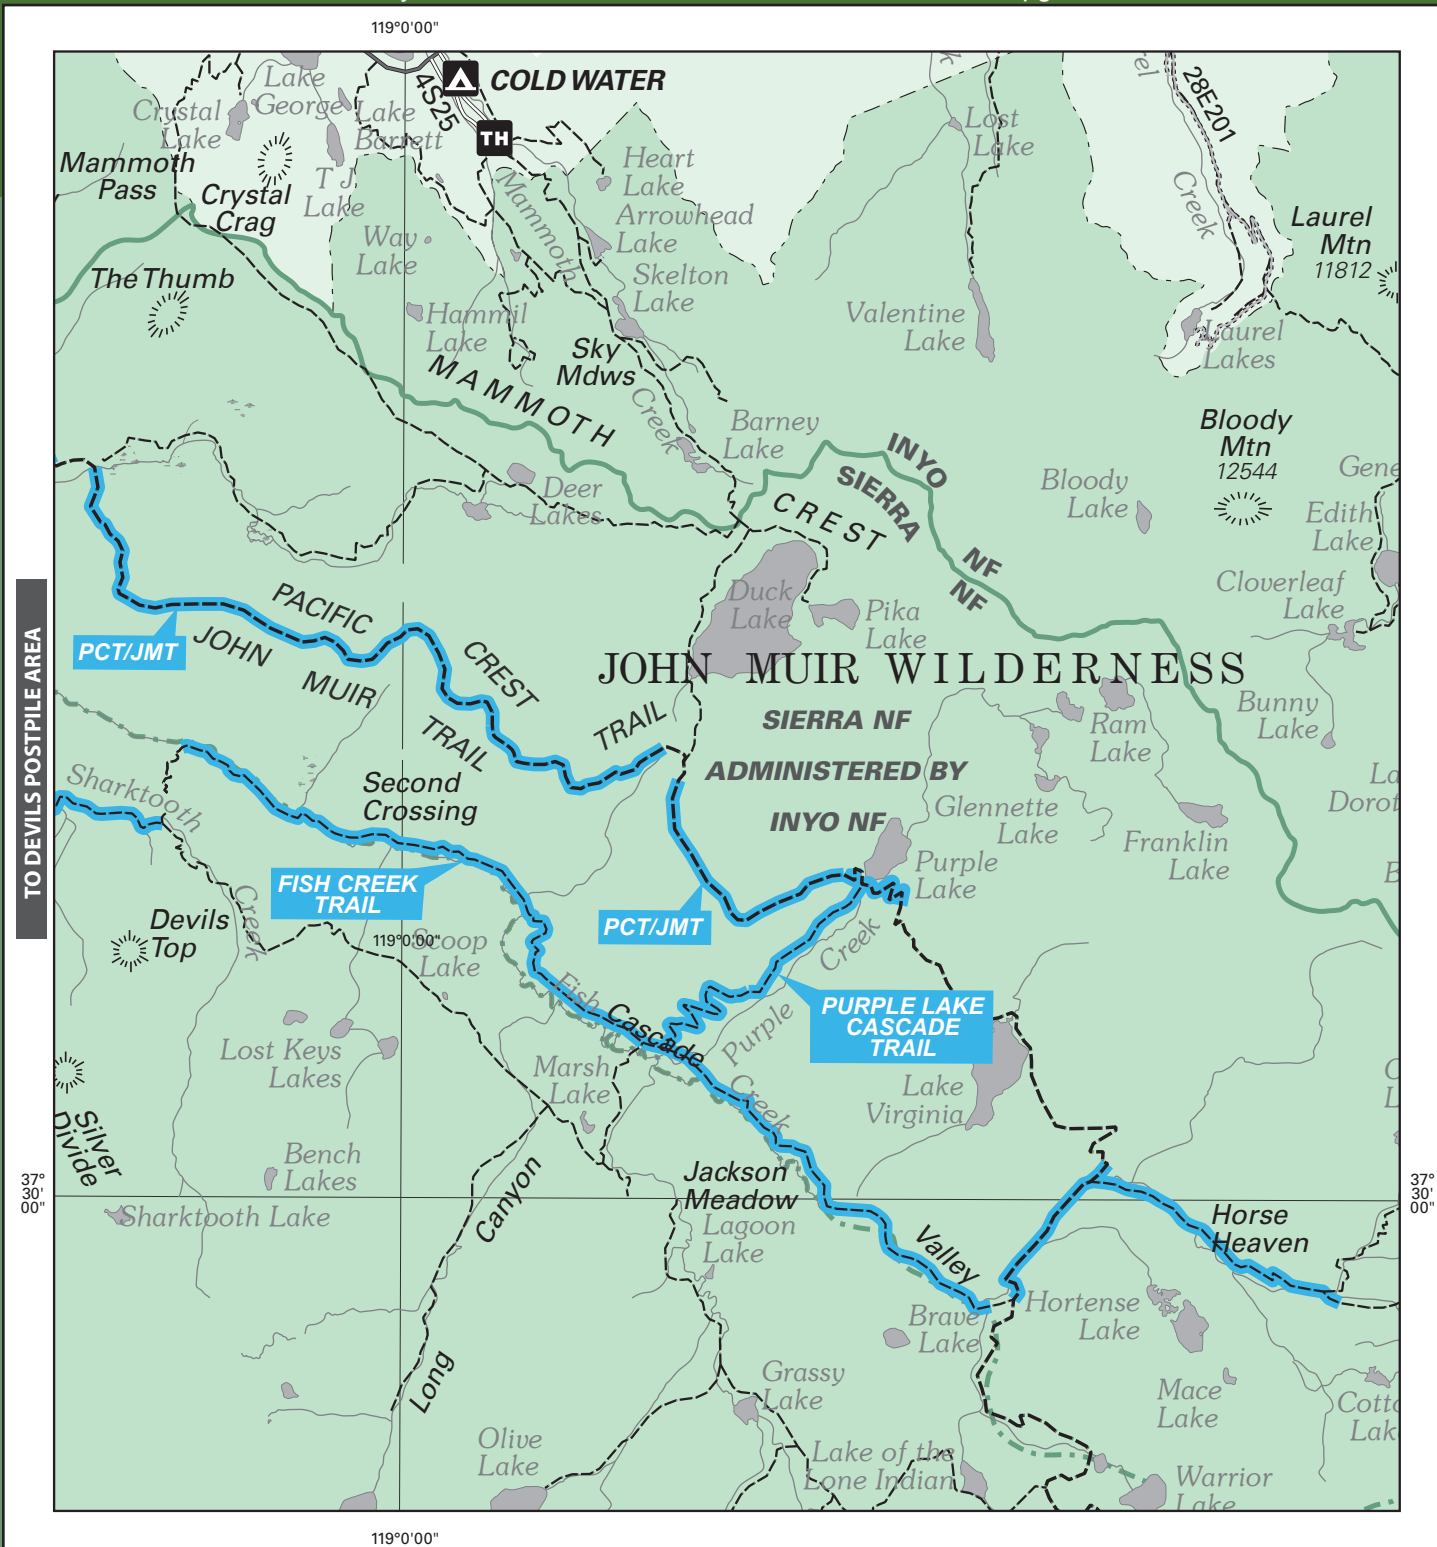

Mammoth Lakes Basin Area

Please contact the Inyo National Forest for the most current trail and campground conditions

TRAIL NAME

Cleared Trail Segment and Trail Name

Campground within Nov 30, 2011 Wind Event Area

Other Forest Service Campground/Trailhead

Trail

Road

Wilderness

Forest Service/Park Service Land