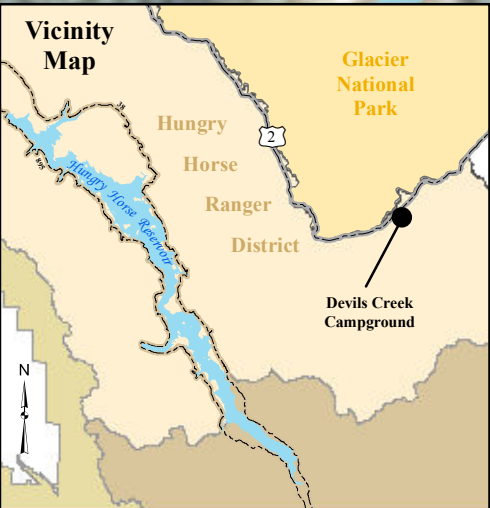

Devil Creek Campground

East Glacier
Marias Pass

Road 10185

Camp Site

Camp Site

Restroom

Water Source

Water Source

Host Site

Flathead National Forest Hungry Horse Ranger District